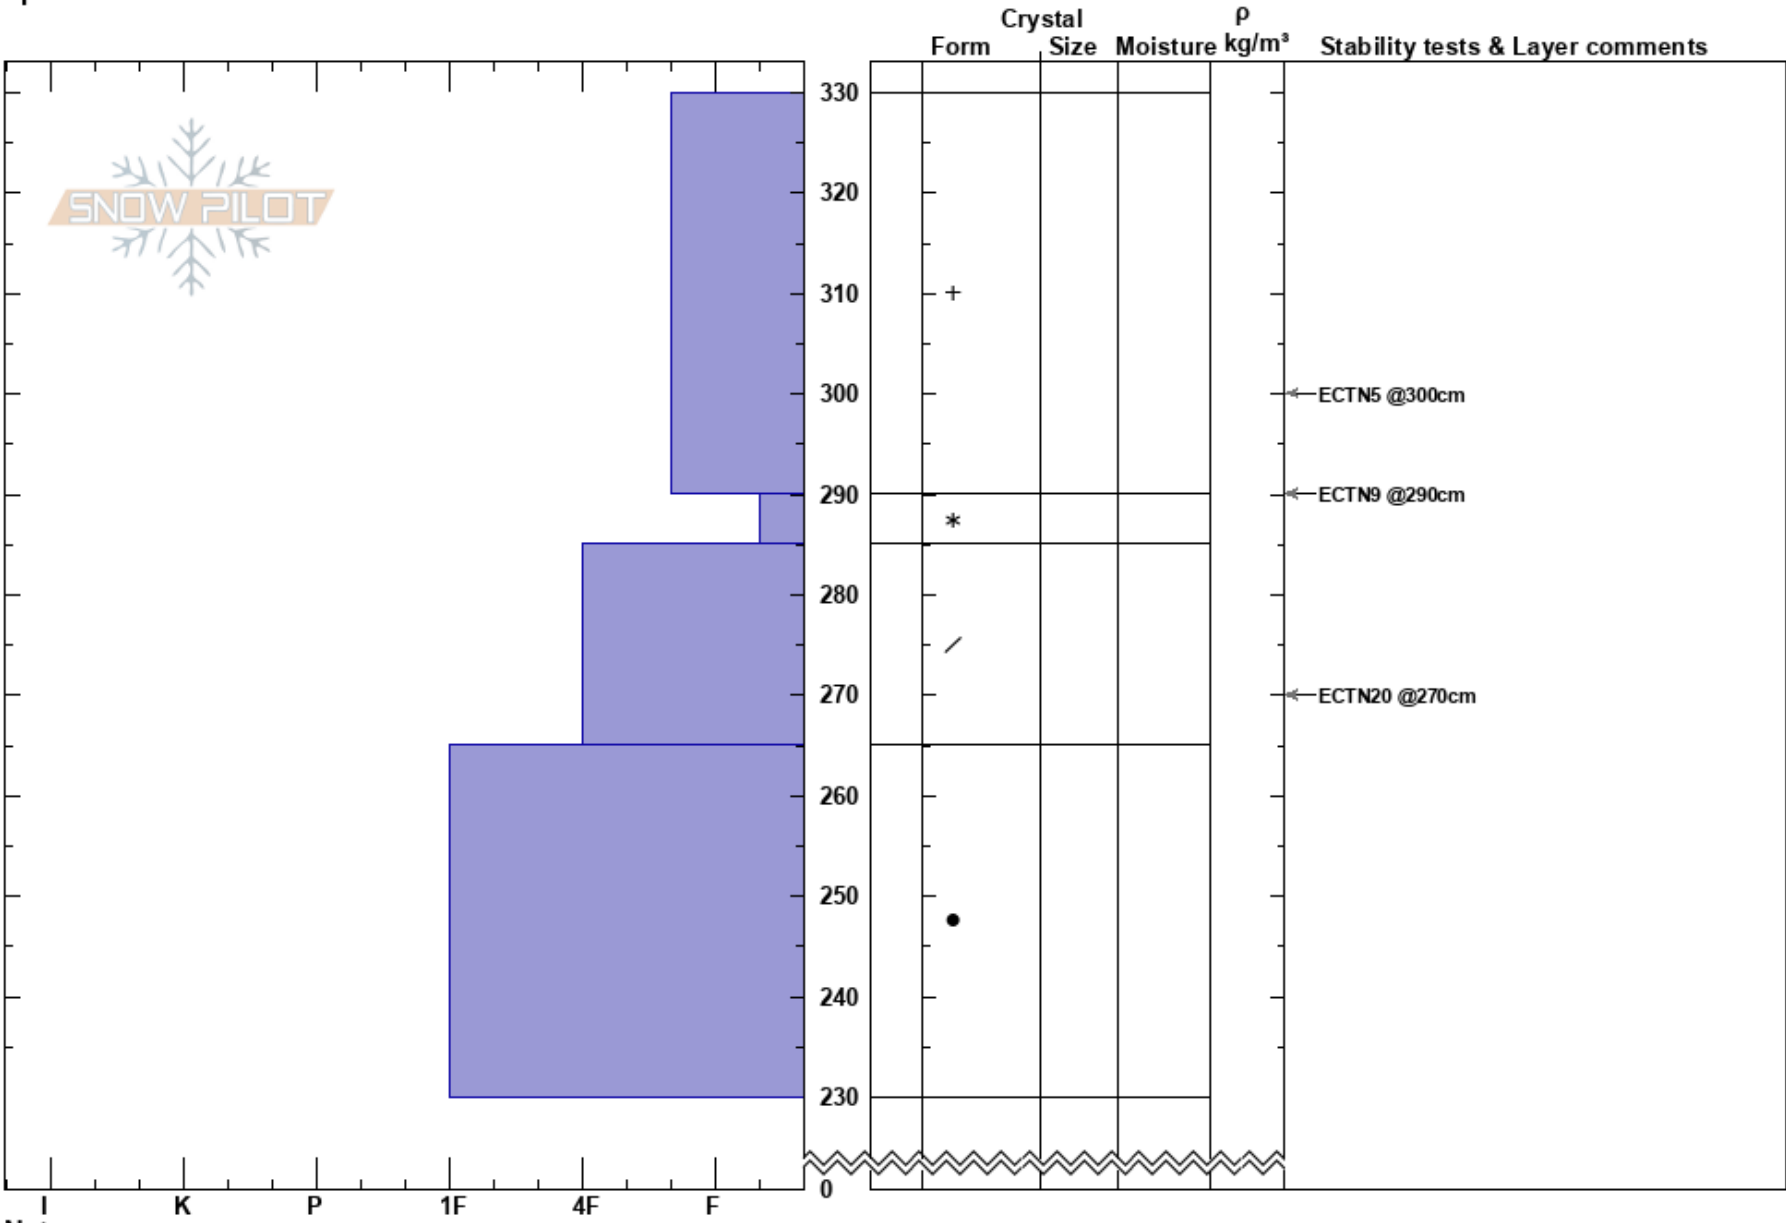

Wimpys  
 Teton Range  
 WY  
 Elevation: 9880 ft  
 Aspect: 70°  
 Specifics:

Gabrielle Antonioli  
 02/28/2023 - 12:00pm  
 Co-ord: 43.67118N, -110.80625W  
 Slope Angle: 30°  
 Wind Loading: yes

Stability:  
 Air Temperature:  
 Sky Cover: SCT  
 Precipitation: S1  
 Wind: E

HS:330 Layer Notes:

Notes: