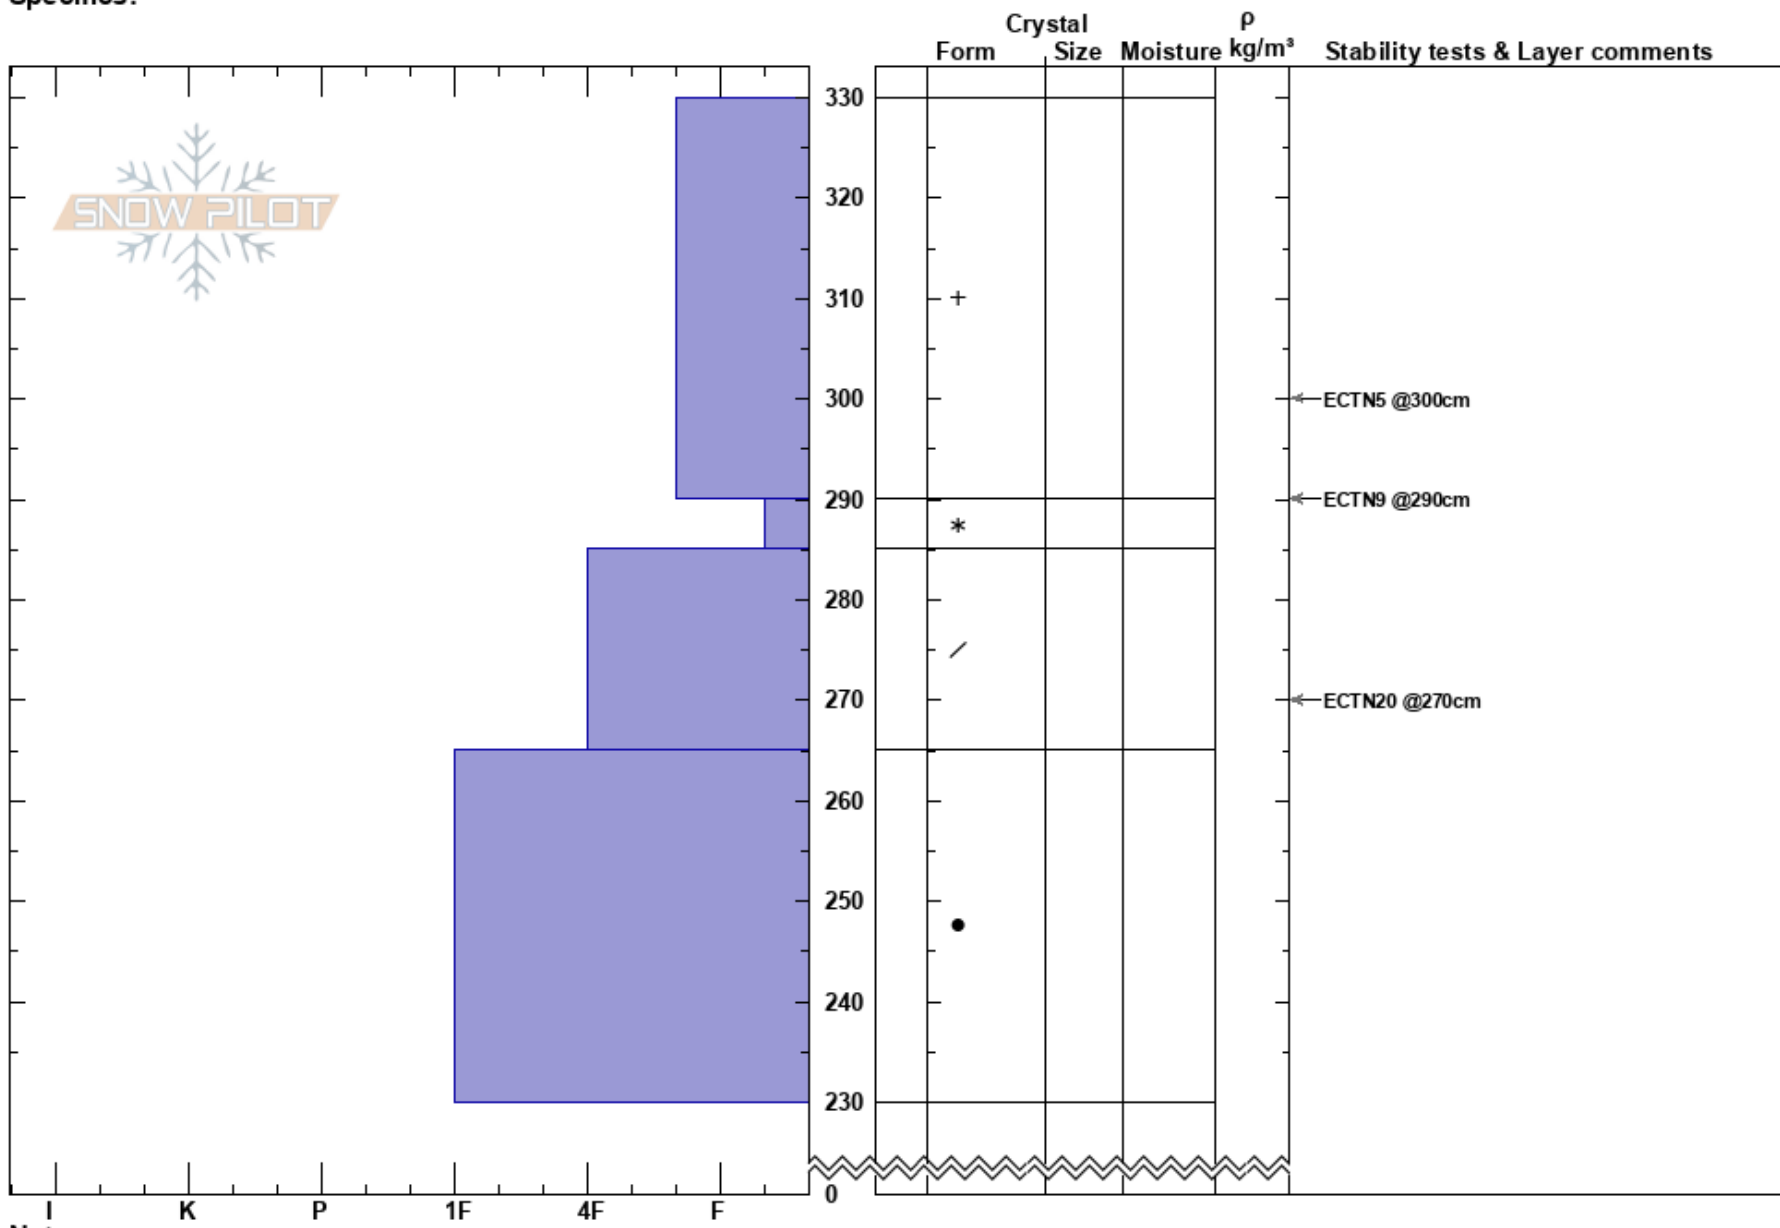

Wimpys
 Teton Range
 WY
 Elevation: 9880 ft
 Aspect: 70°
 Specifics:

Gabrielle Antonioli
 02/28/2023 - 12:00pm
 Co-ord: 43.67118N, -110.80625W
 Slope Angle: 30°
 Wind Loading: yes

Stability:
 Air Temperature:
 Sky Cover: SCT
 Precipitation: S1
 Wind: E

HS:330 Layer Notes:

Notes: