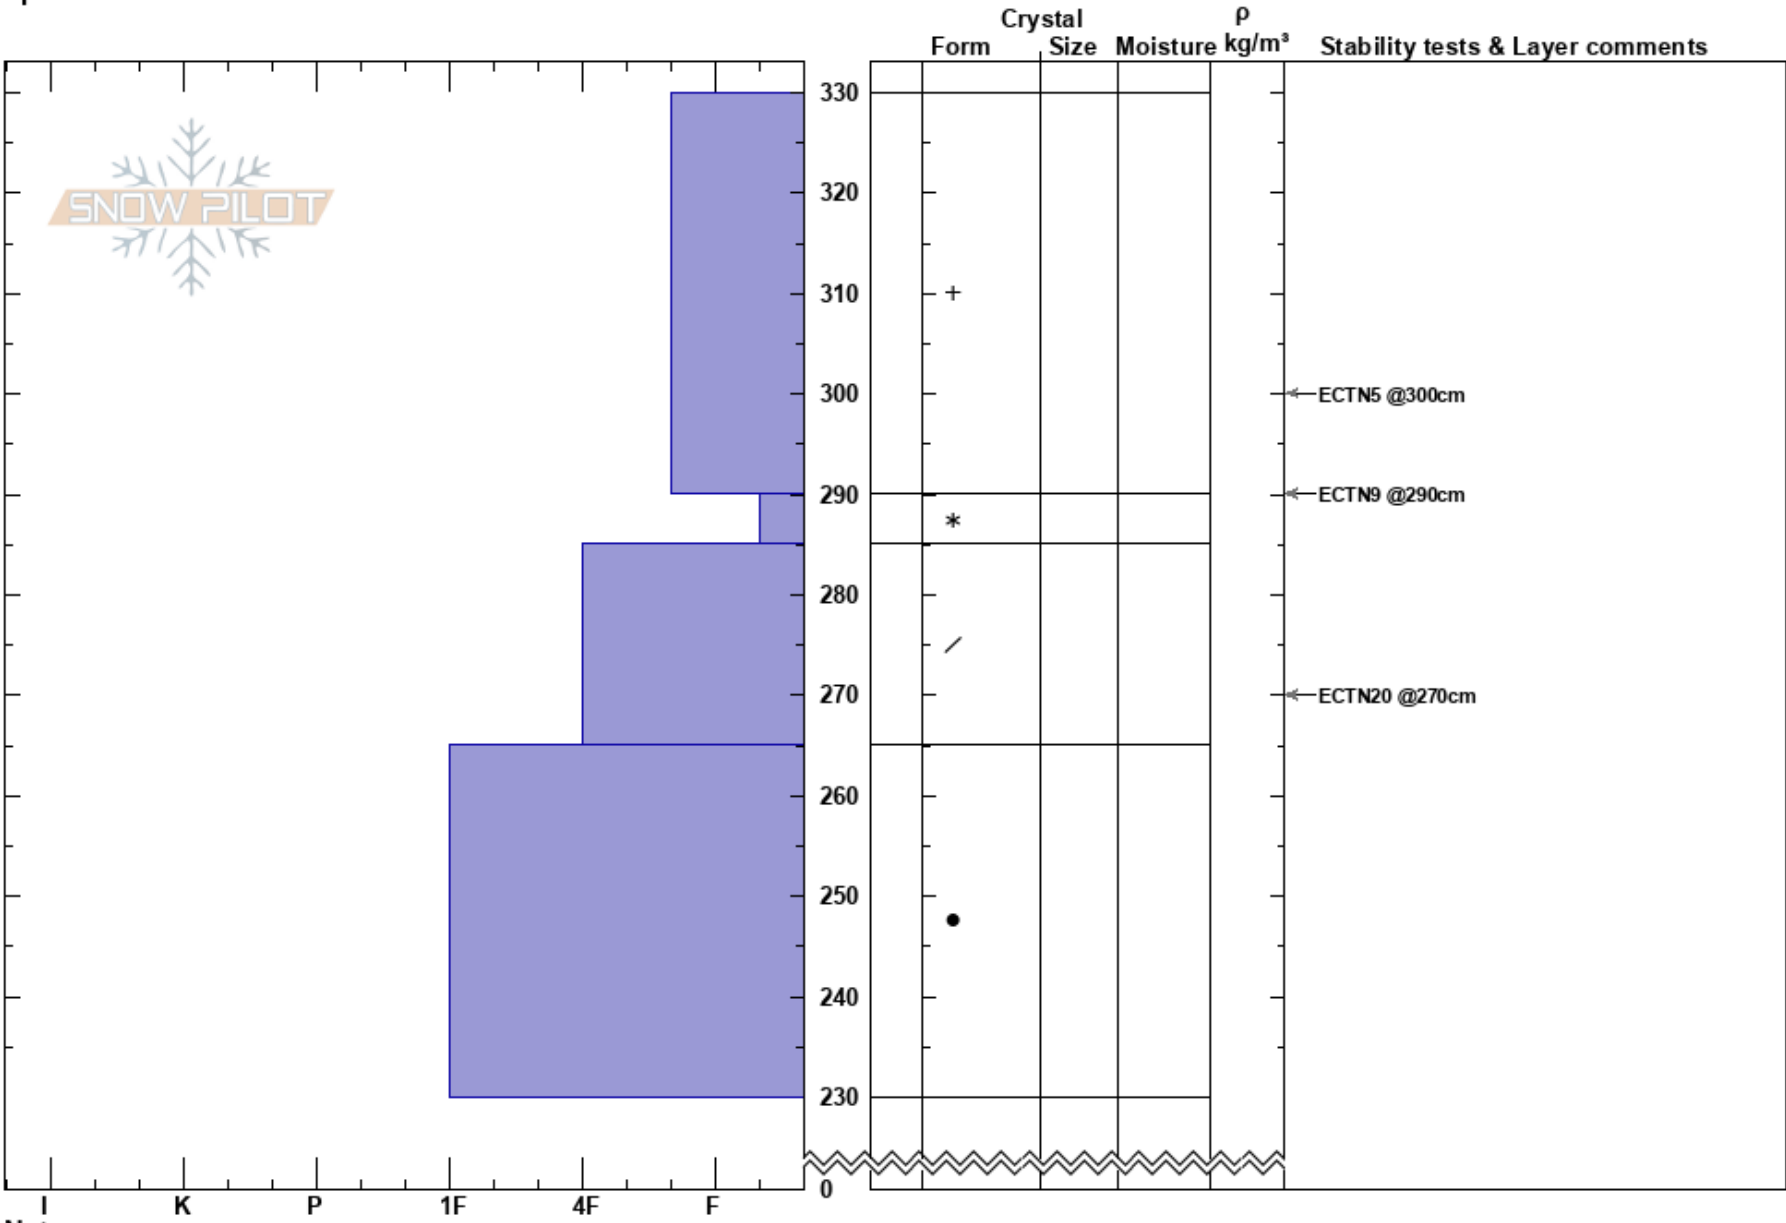

Wimpys  
 Teton Range  
 WY  
 Elevation: 9880 ft  
 Aspect: 70°  
 Specifics:

Gabrielle Antonioli  
 02/28/2023 - 12:00pm  
 Co-ord: 43.67118N, -110.80625W  
 Slope Angle: 30°  
 Wind Loading: yes

Stability:  
 Air Temperature:  
 Sky Cover: SCT  
 Precipitation: S1  
 Wind: E

HS:330

Layer Notes:

Notes: