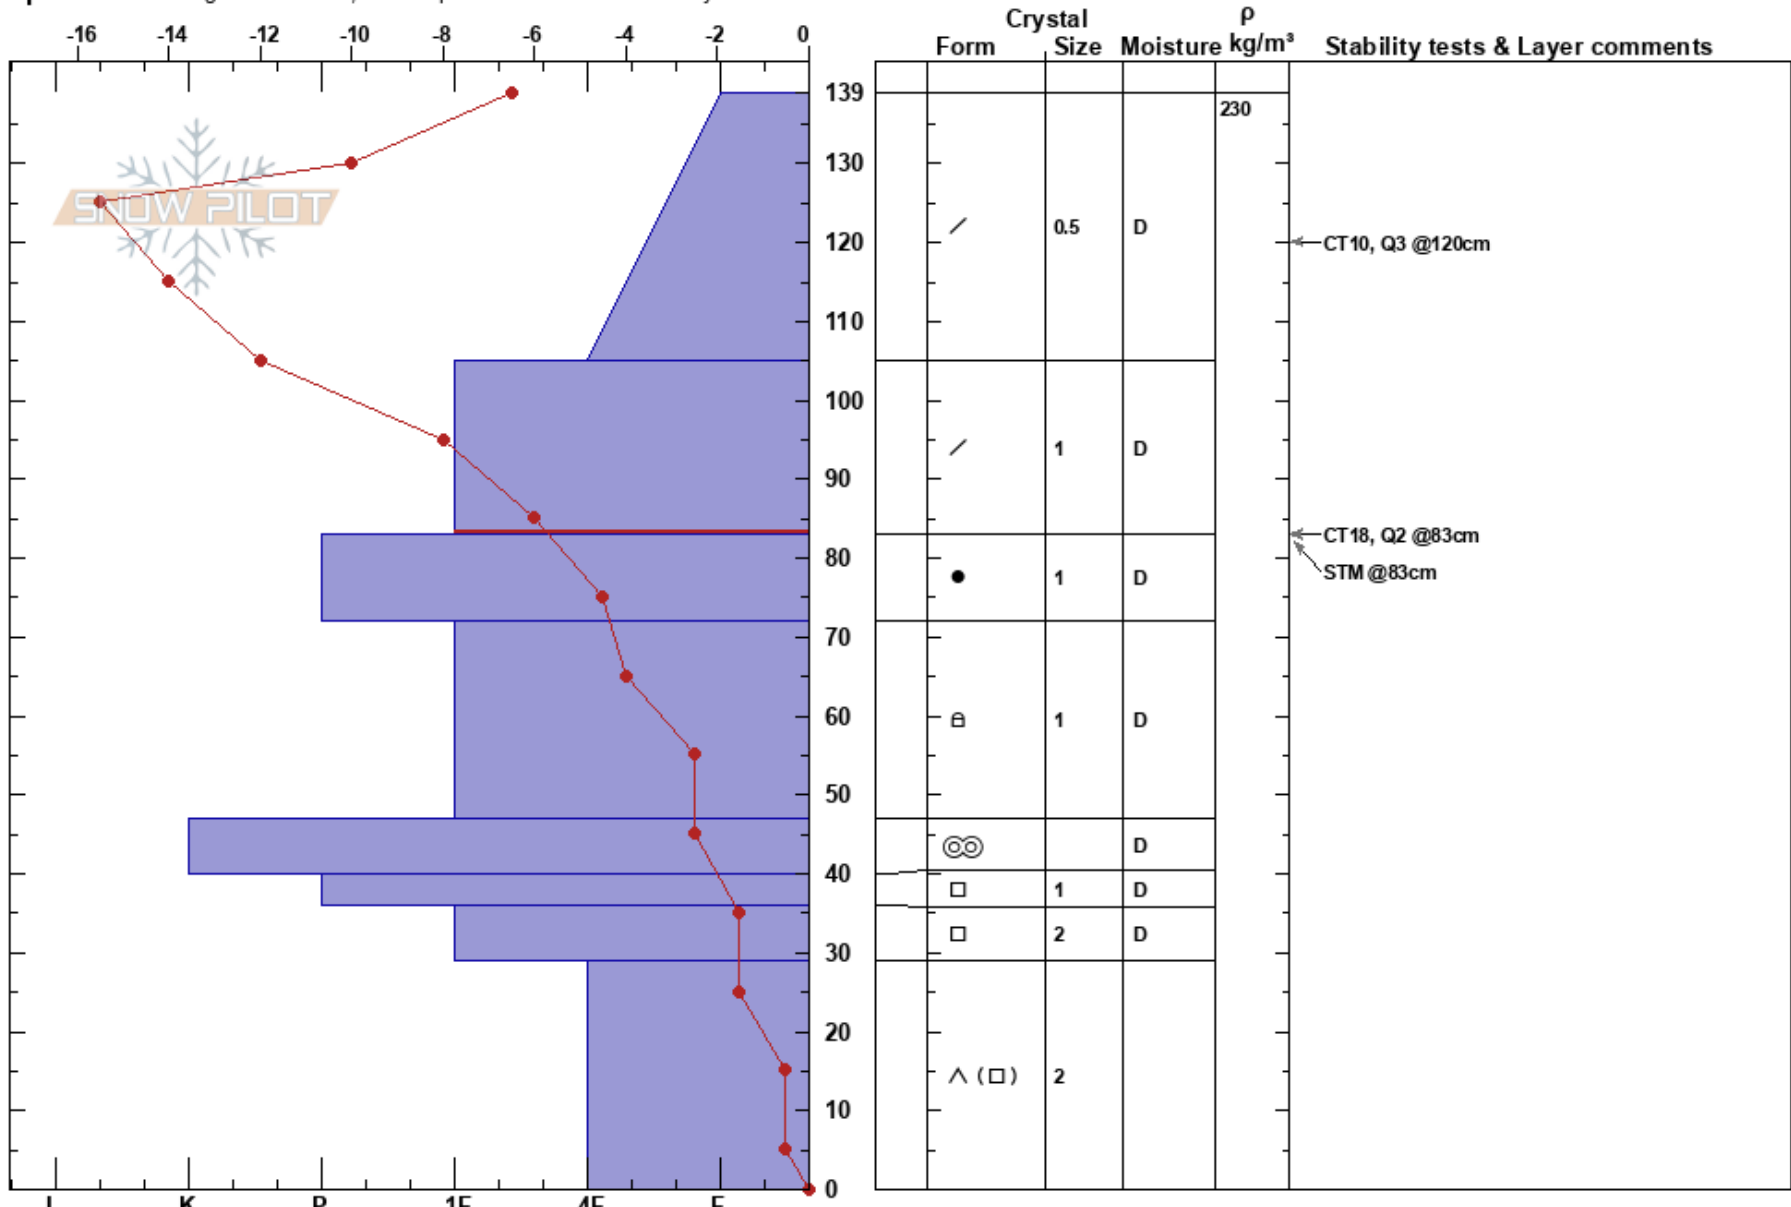

Lab 5 Group 1
 Bridger Range
 MT
 Elevation: 6900 ft
 Aspect: 329°
 Specifics: Pit dug in a Ski Area; Pit is representative of backcountry

Wyatt Hubbard
 02/24/2023 - 2:00pm
 Co-ord: 45.80722N, -110.91060W
 Slope Angle: 12°
 Wind Loading: previous

Stability: **HS: 139**
 Air Temperature: -5°C
 Sky Cover: FEW
 Precipitation: NO
 Wind: Calm
PF: 56 105-83cm: Problematic layer
PS: 18

Notes: Pit Dug as part of Lab Exercise for ERTH 450. Observers are Wyatt Hubbard, Conner Watt, and Zach Meirink.