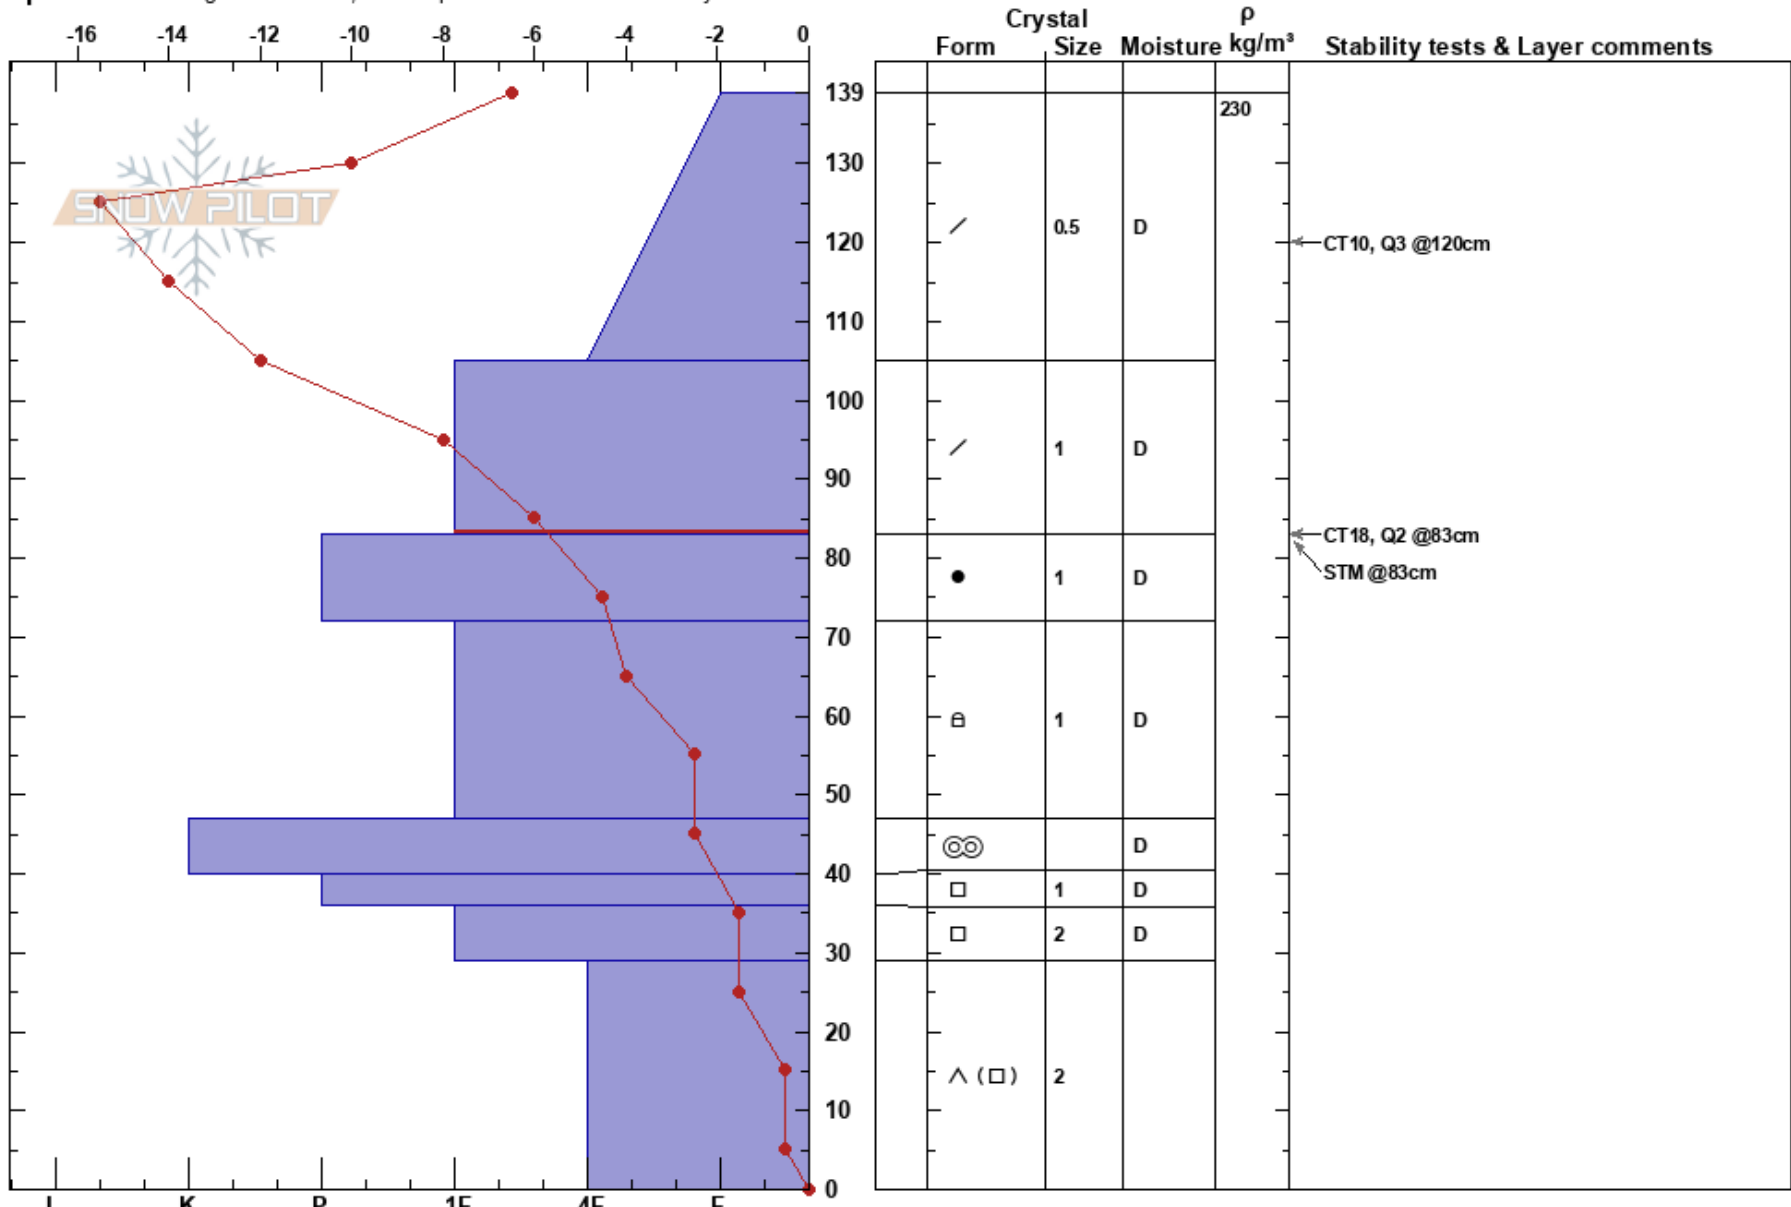

Lab 5 Group 1
 Bridger Range
 MT
 Elevation: 6900 ft
 Aspect: 329°
 Specifics: Pit dug in a Ski Area; Pit is representative of backcountry

Wyatt Hubbard
 02/24/2023 - 2:00pm
 Co-ord: 45.80722N, -110.91060W
 Slope Angle: 12°
 Wind Loading: previous

Stability: **HS: 139**
 Air Temperature: -5°C **PF: 56** 105-83cm: Problematic layer
 Sky Cover: FEW **PS: 18**
 Precipitation: NO
 Wind: Calm

Notes: Pit Dug as part of Lab Exercise for EARTH 450. Observers are Wyatt Hubbard, Conner Watt, and Zach Meirink.