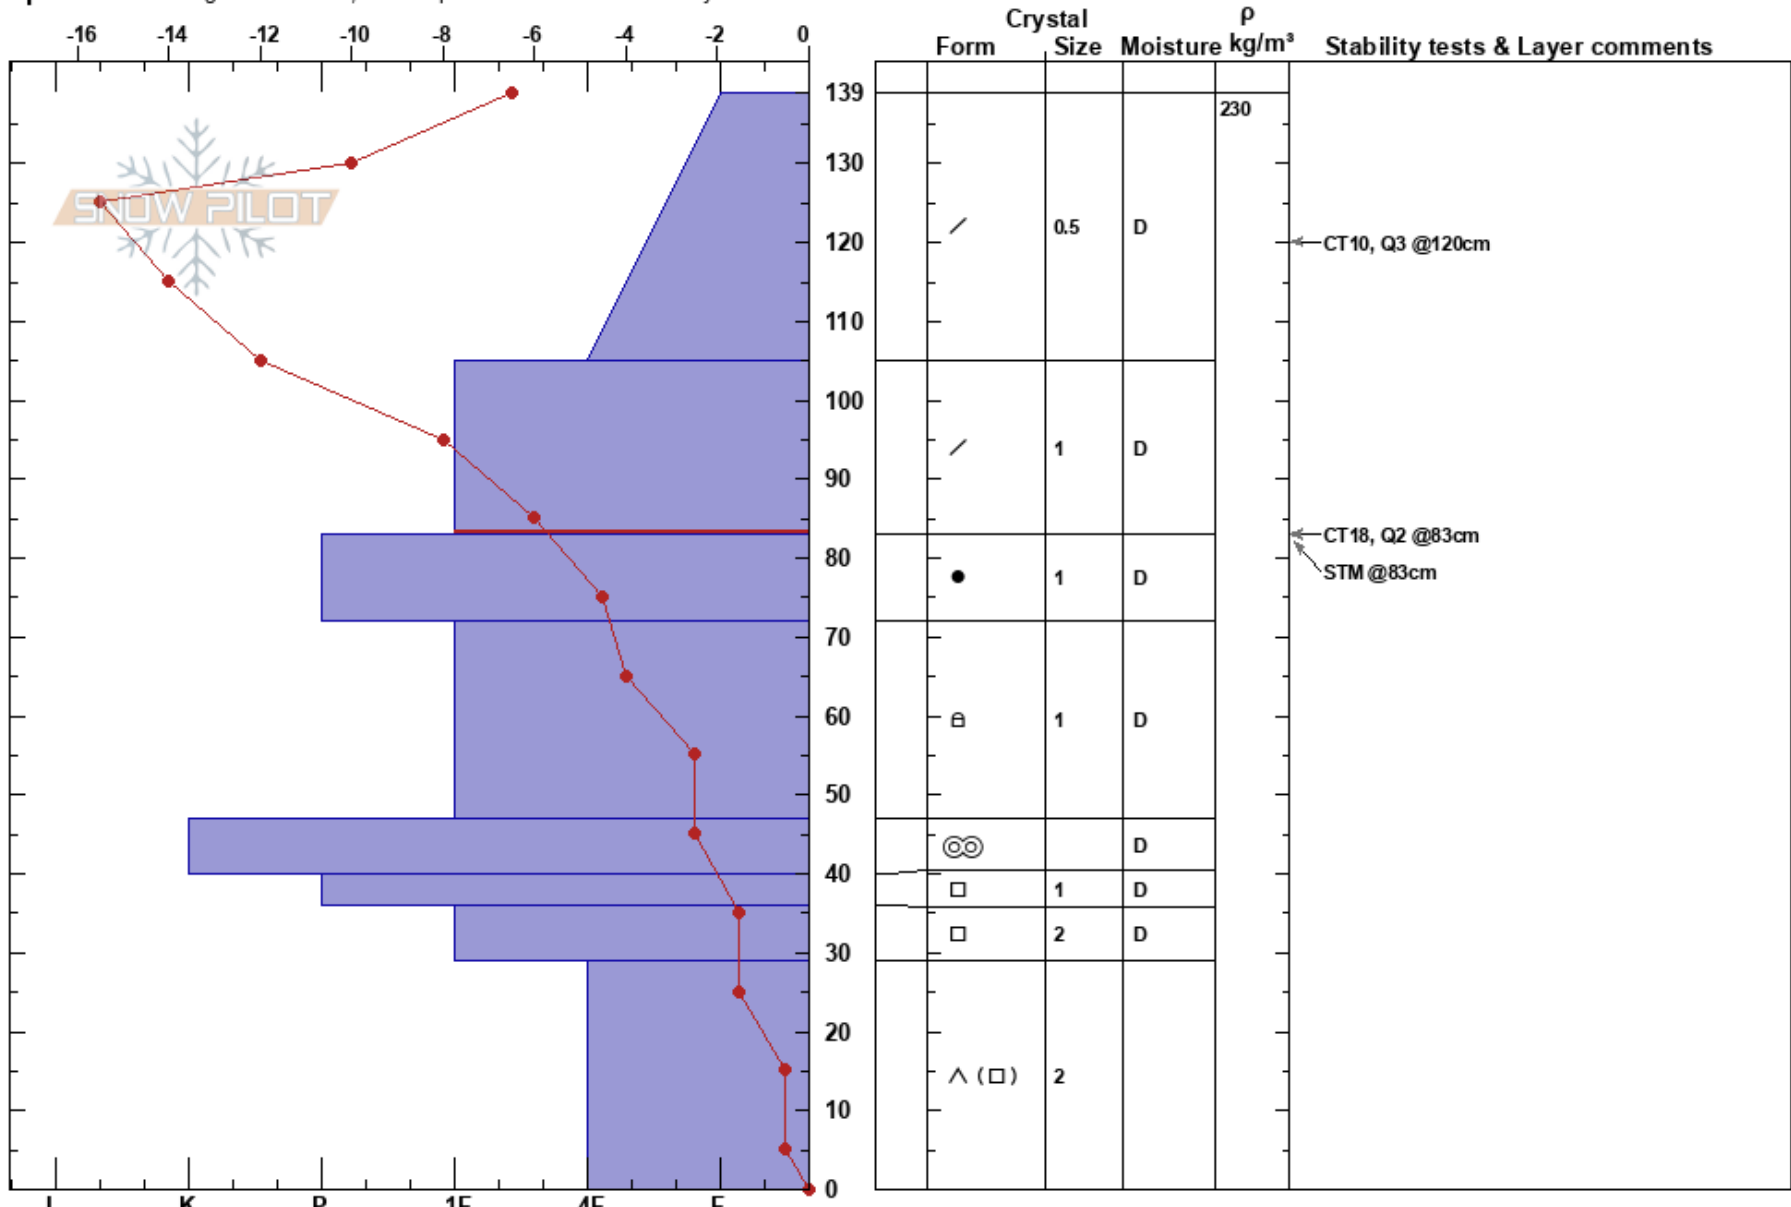

Lab 5 Group 1  
 Bridger Range  
 MT  
 Elevation: 6900 ft  
 Aspect: 329°  
 Specifics: Pit dug in a Ski Area; Pit is representative of backcountry

Wyatt Hubbard  
 02/24/2023 - 2:00pm  
 Co-ord: 45.80722N, -110.91060W  
 Slope Angle: 12°  
 Wind Loading: previous

Stability: **HS: 139**  
 Air Temperature: -5°C **PF: 56** 105-83cm: Problematic layer  
 Sky Cover: FEW **PS: 18**  
 Precipitation: NO  
 Wind: Calm

Notes: Pit Dug as part of Lab Exercise for ERTH 450. Observers are Wyatt Hubbard, Conner Watt, and Zach Meirink.