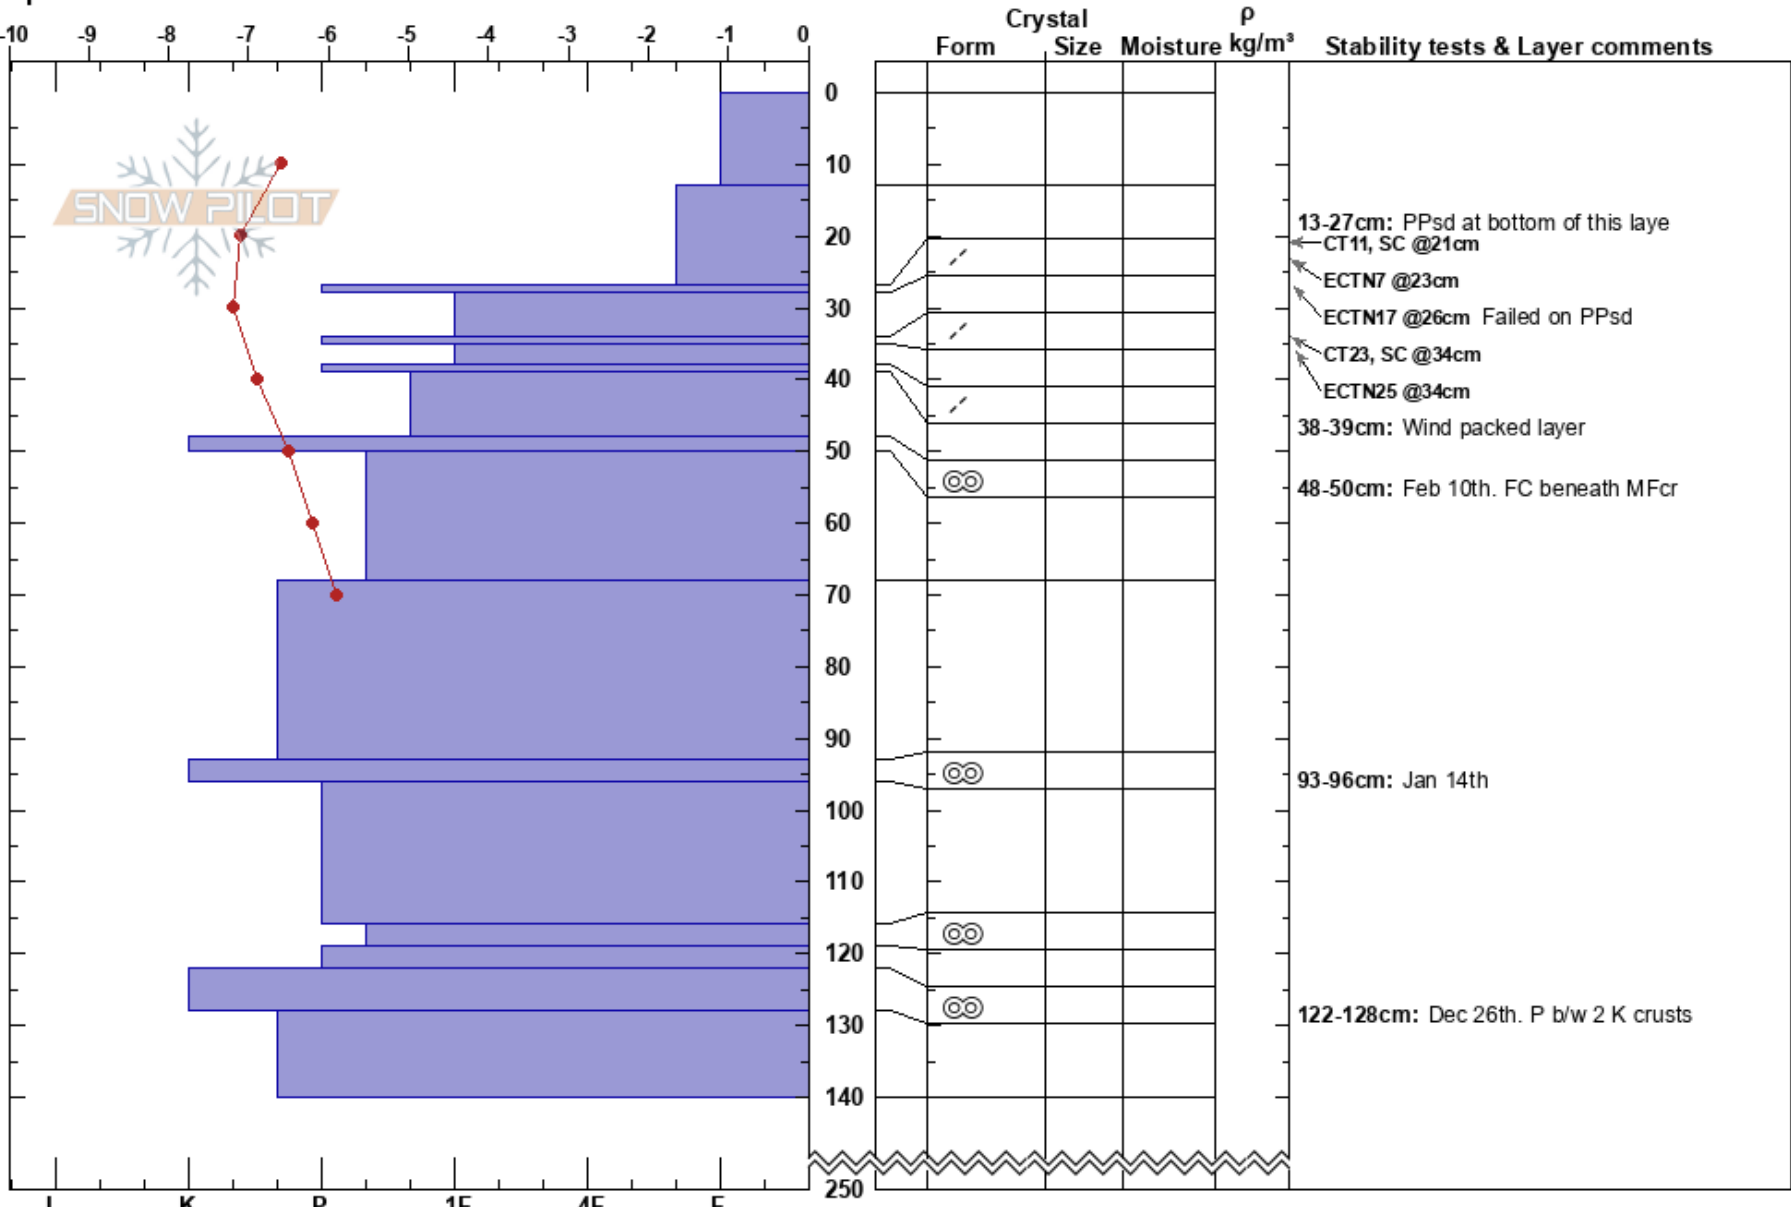

Path 48.3
 North Cascades
 BC
Elevation: 1541 m
Aspect: N
Specifics:

Shawn Campbell
 28/02/2023 - 12:30
Co-ord:
Slope Angle: 30°
Wind Loading:

Stability:
Air Temperature: -7.5°C
Sky Cover: BKN
Precipitation: S-1
Wind: SW Light Breeze

HS: 250
PF: 40
PS: 20
Layer Notes:
 13-27cm: PPsd at bottom of this layer
 27-28cm: Wind packed layer
 34-35cm: Wind packed layer
 38-39cm: Wind packed layer
 48-50cm: Feb 10th. FC beneath MFcr
 [More Layer Comments below]

Notes: Sparsely treed bench feature in larger bowl BTL. Additional Layer Comments: 96-93cm: Jan 14th; 128-122cm: Dec 26th. P b/w 2 K crusts;