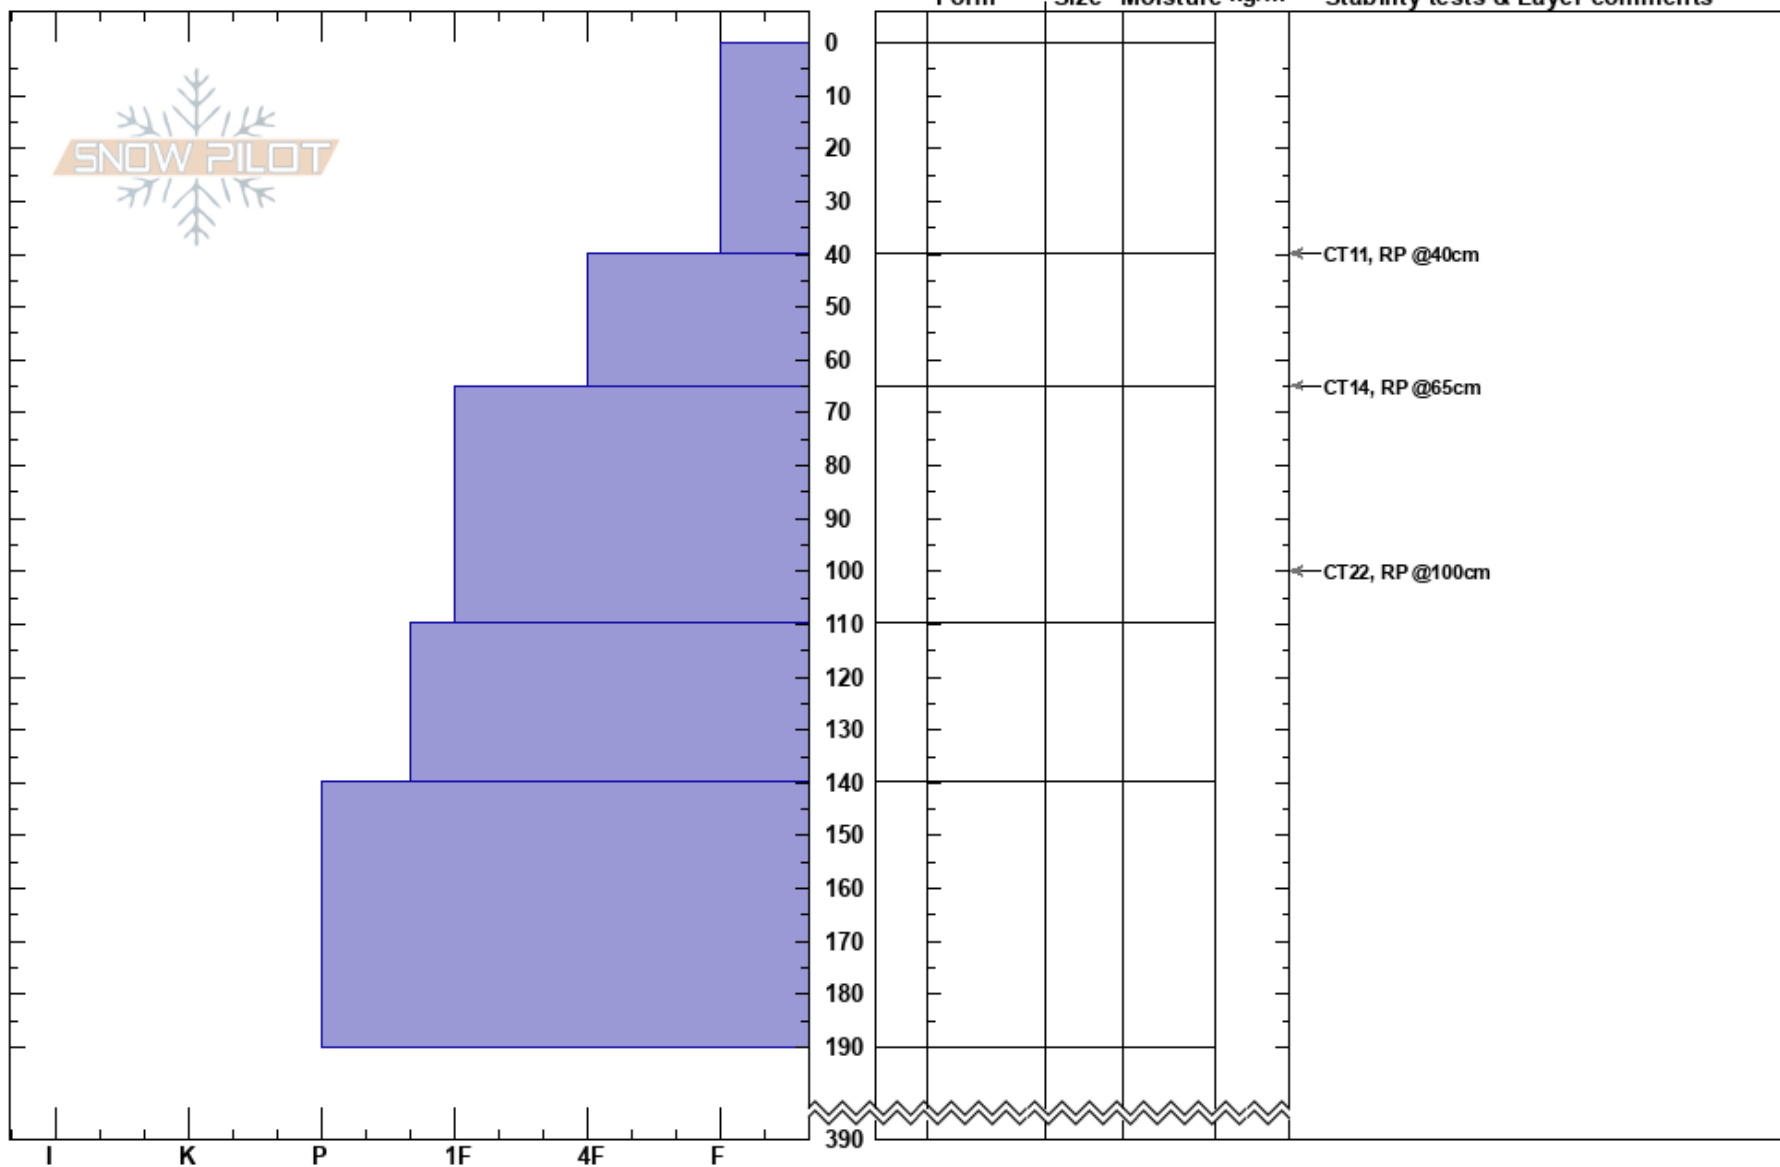

Bonita  
Monashee  
BC  
Elevation: 2100 m  
Aspect:  
Specifics:

Chris Spicer  
28/02/2023 - 10:30  
Co-ord:  
Slope Angle: 35°  
Wind Loading:

Stability:  
Air Temperature: -7°C  
Sky Cover: SCT  
Precipitation: NO  
Wind:

Layer Notes:

HS:390

PF: 100

PS: 35

Notes: