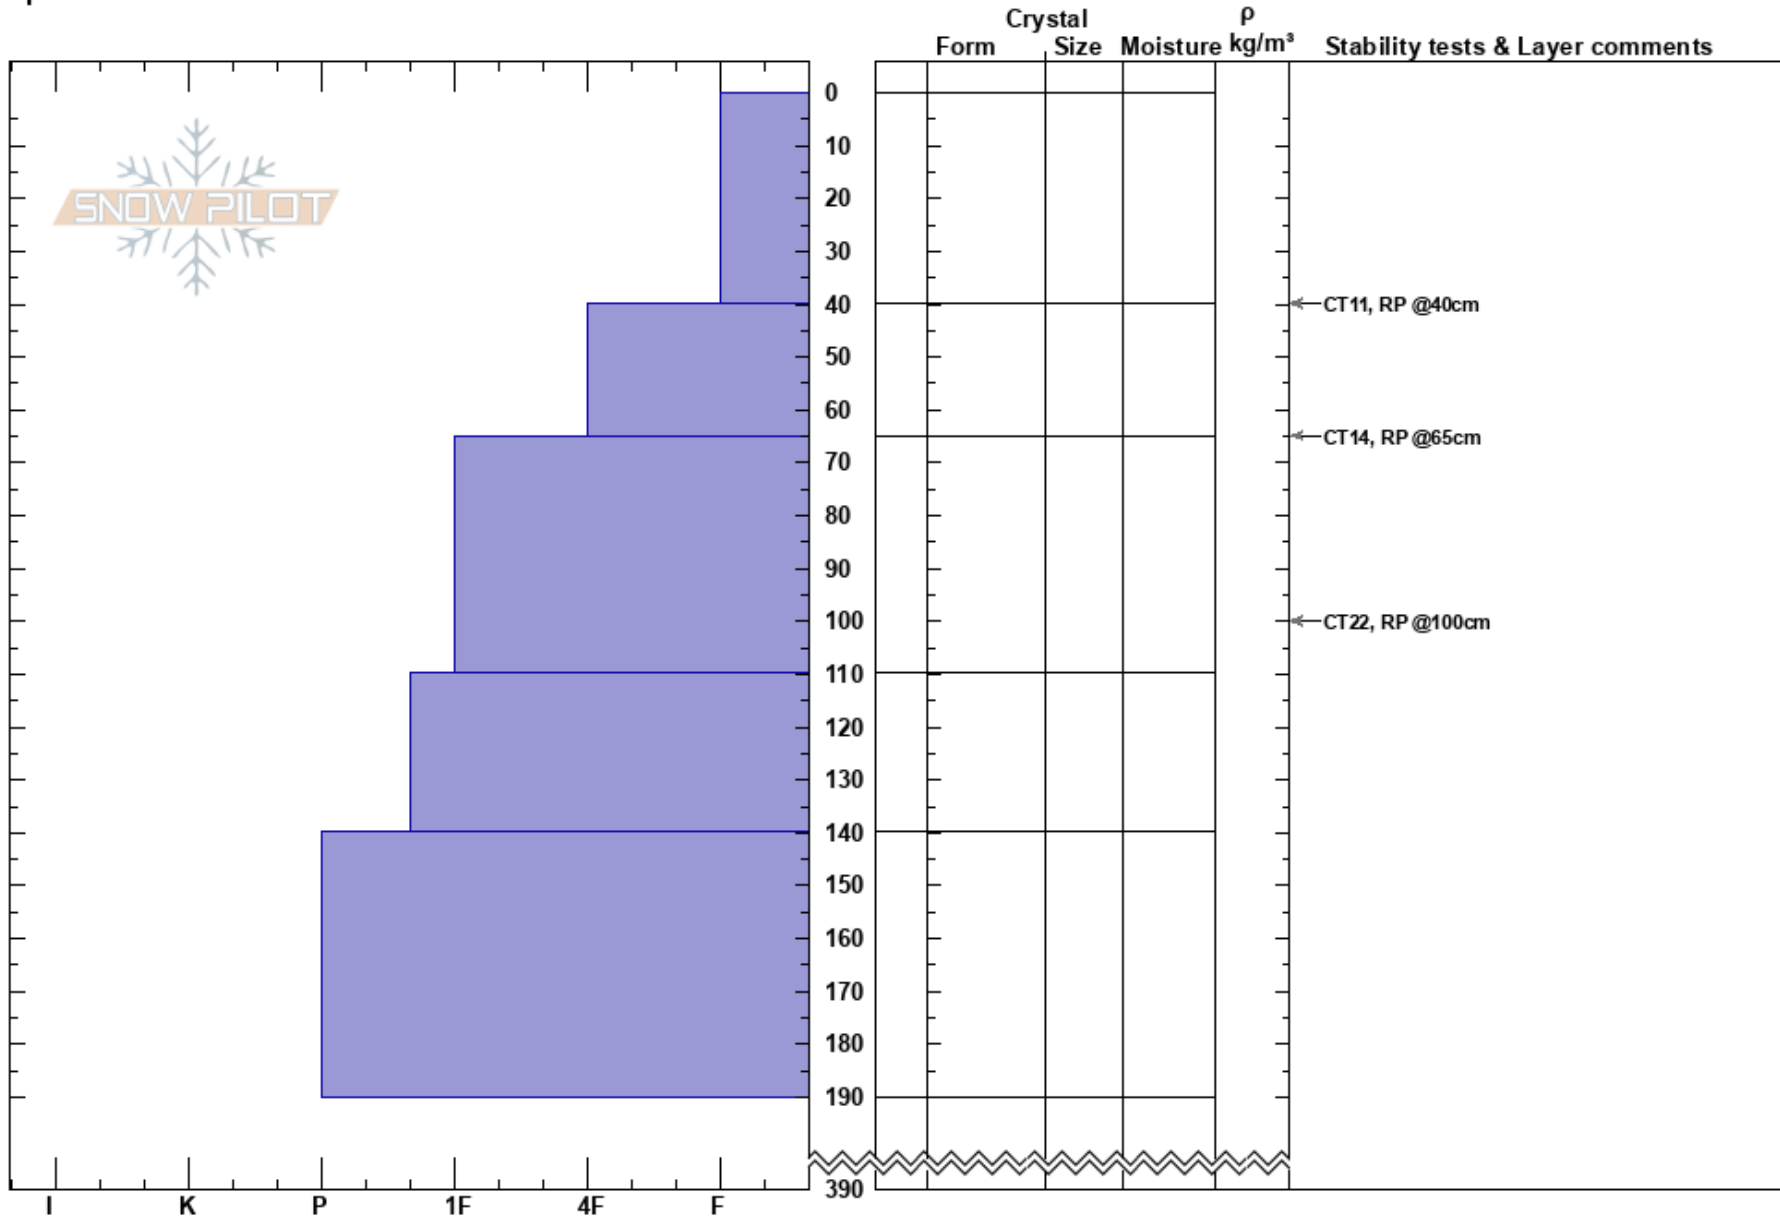

Bonita
 Monashee
 BC
 Elevation: 2100 m
 Aspect:
 Specifics:

Chris Spicer
 28/02/2023 - 10:30
 Co-ord:
 Slope Angle: 35°
 Wind Loading:

Stability:
 Air Temperature: -7°C
 Sky Cover: SCT
 Precipitation: NO
 Wind:

Layer Notes:

HS:390
 PF: 100
 PS: 35

Notes: