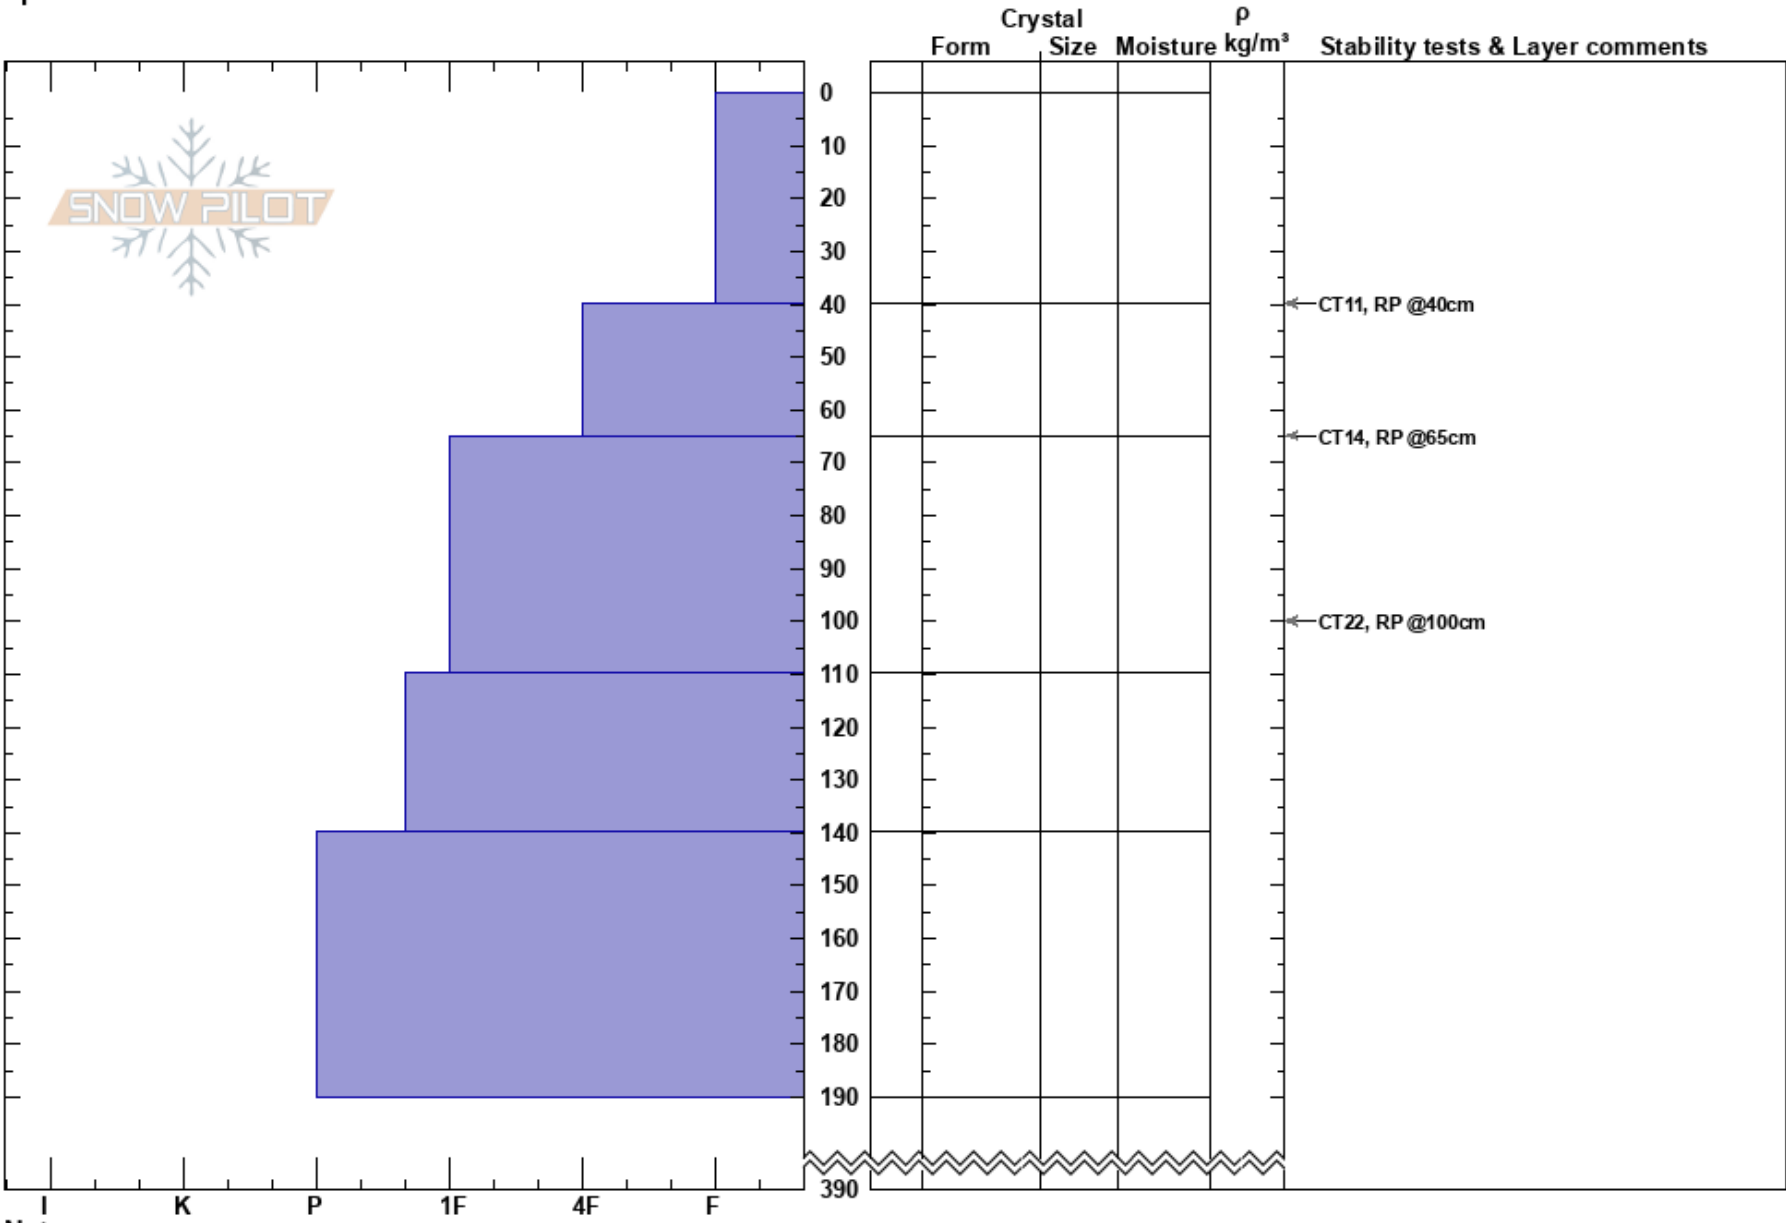

Bonita
 Monashee
 BC
 Elevation: 2100 m
 Aspect:
 Specifics:

Chris Spicer
 28/02/2023 - 10:30
 Co-ord:
 Slope Angle: 35°
 Wind Loading:

Stability:
 Air Temperature: -7°C
 Sky Cover: SCT
 Precipitation: NO
 Wind:

Layer Notes:

HS:390
 PF: 100
 PS: 35

Notes: