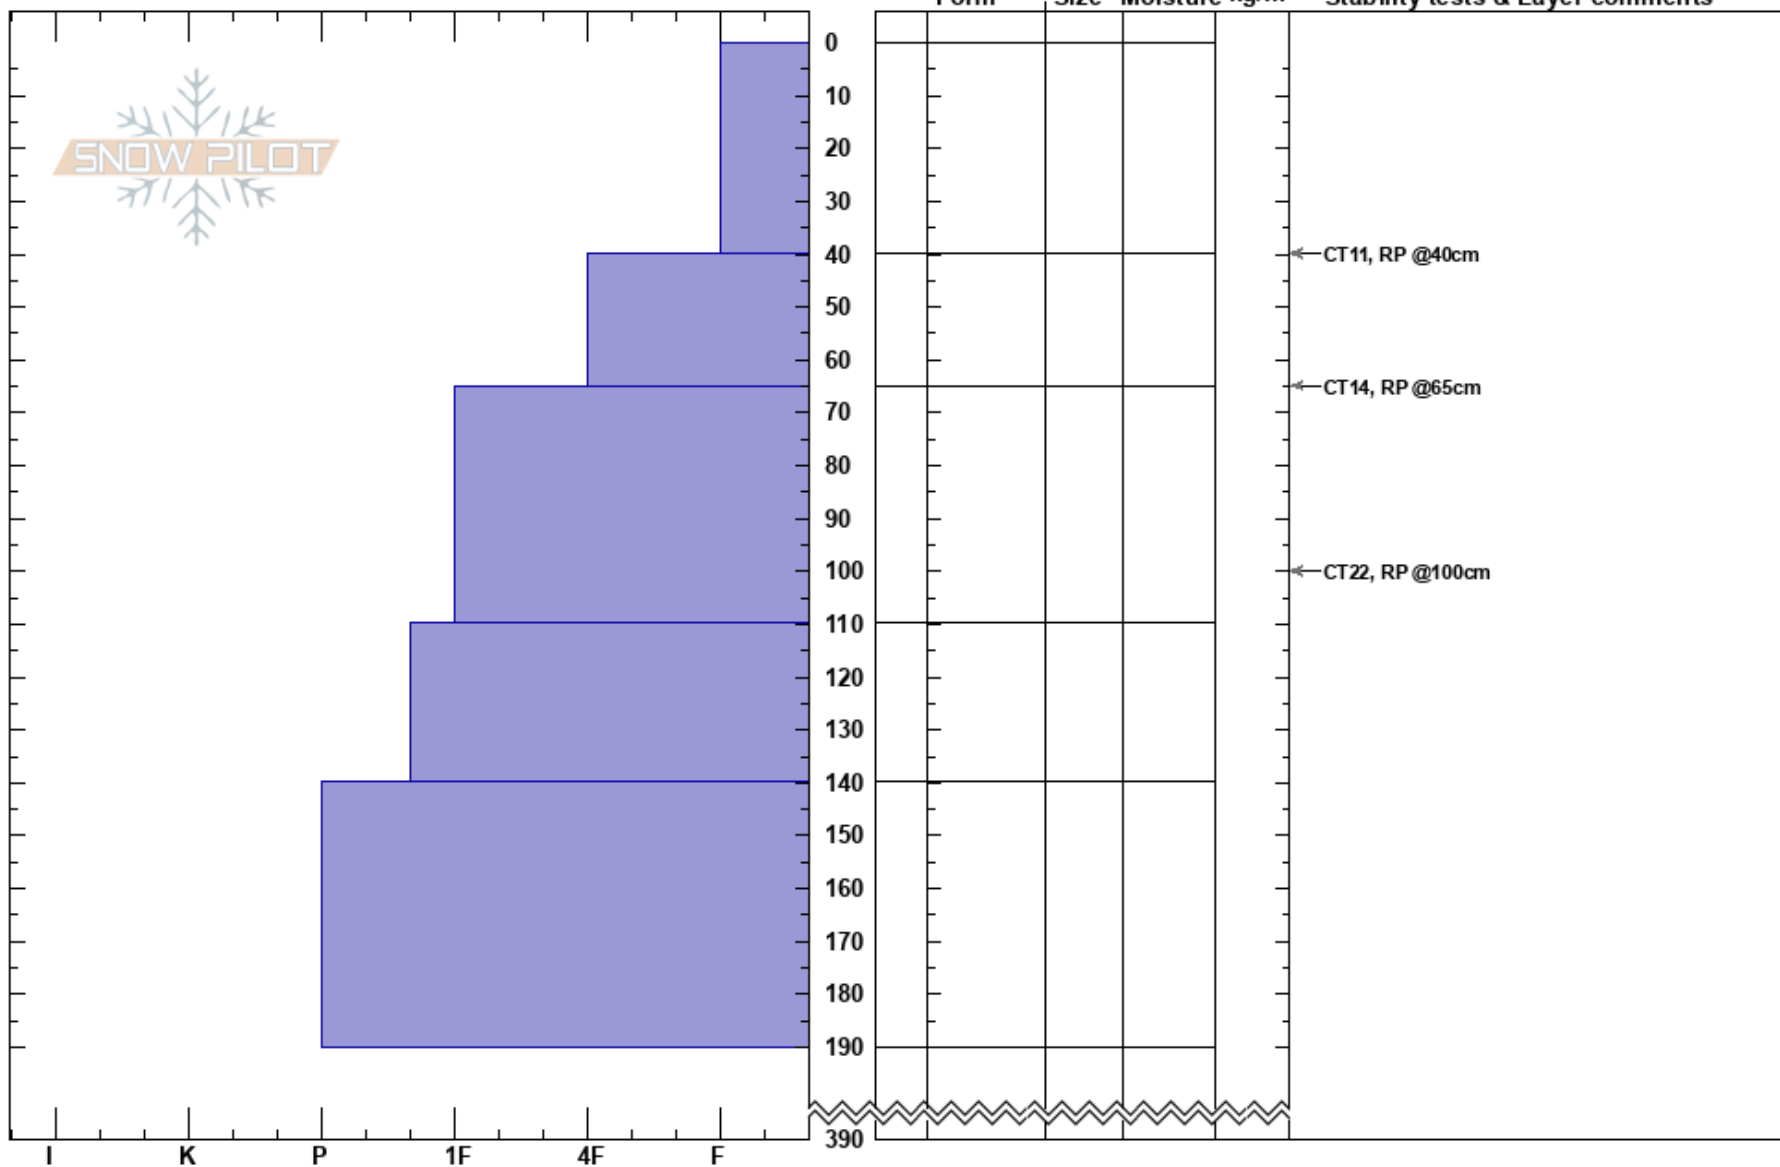

Bonita  
Monashee  
BC  
Elevation: 2100 m  
Aspect:  
Specifics:

Chris Spicer  
28/02/2023 - 10:30  
Co-ord:  
Slope Angle: 35°  
Wind Loading:

Stability:  
Air Temperature: -7°C  
Sky Cover: SCT  
Precipitation: NO  
Wind:

Layer Notes:

HS:390  
PF: 100  
PS: 35

Notes: