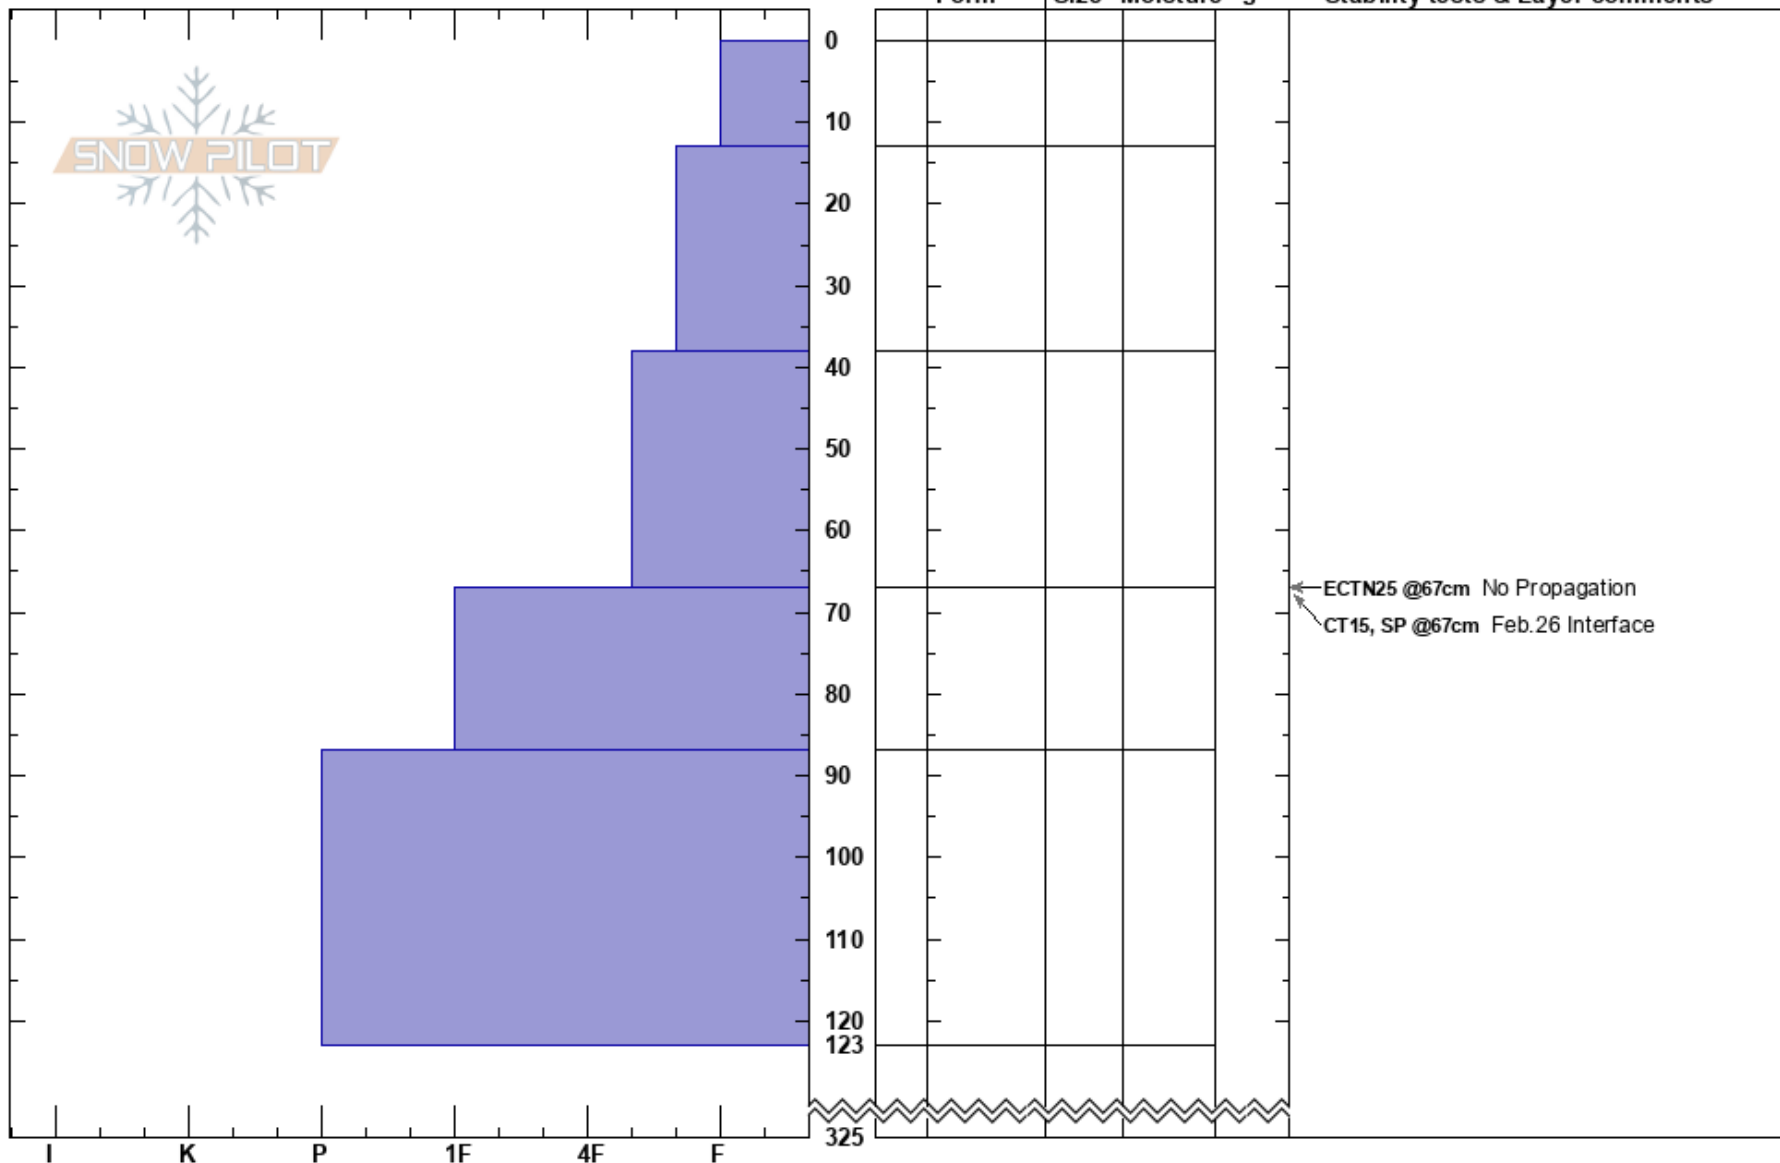

Boris  
 Monashee  
 BC  
 Elevation: 2050 m  
 Aspect: SE  
 Specifics:

Mustang Powder  
 28/02/2023 - 12:45  
 Co-ord:  
 Slope Angle: 37°  
 Wind Loading:

Stability: **HS:325** **Layer Notes:**  
 Air Temperature: -8°C  
 Sky Cover: BKN  
 Precipitation: NO  
 Wind: Calm

← ECTN25 @67cm No Propagation  
 ← CT15, SP @67cm Feb.26 Interface

Notes: