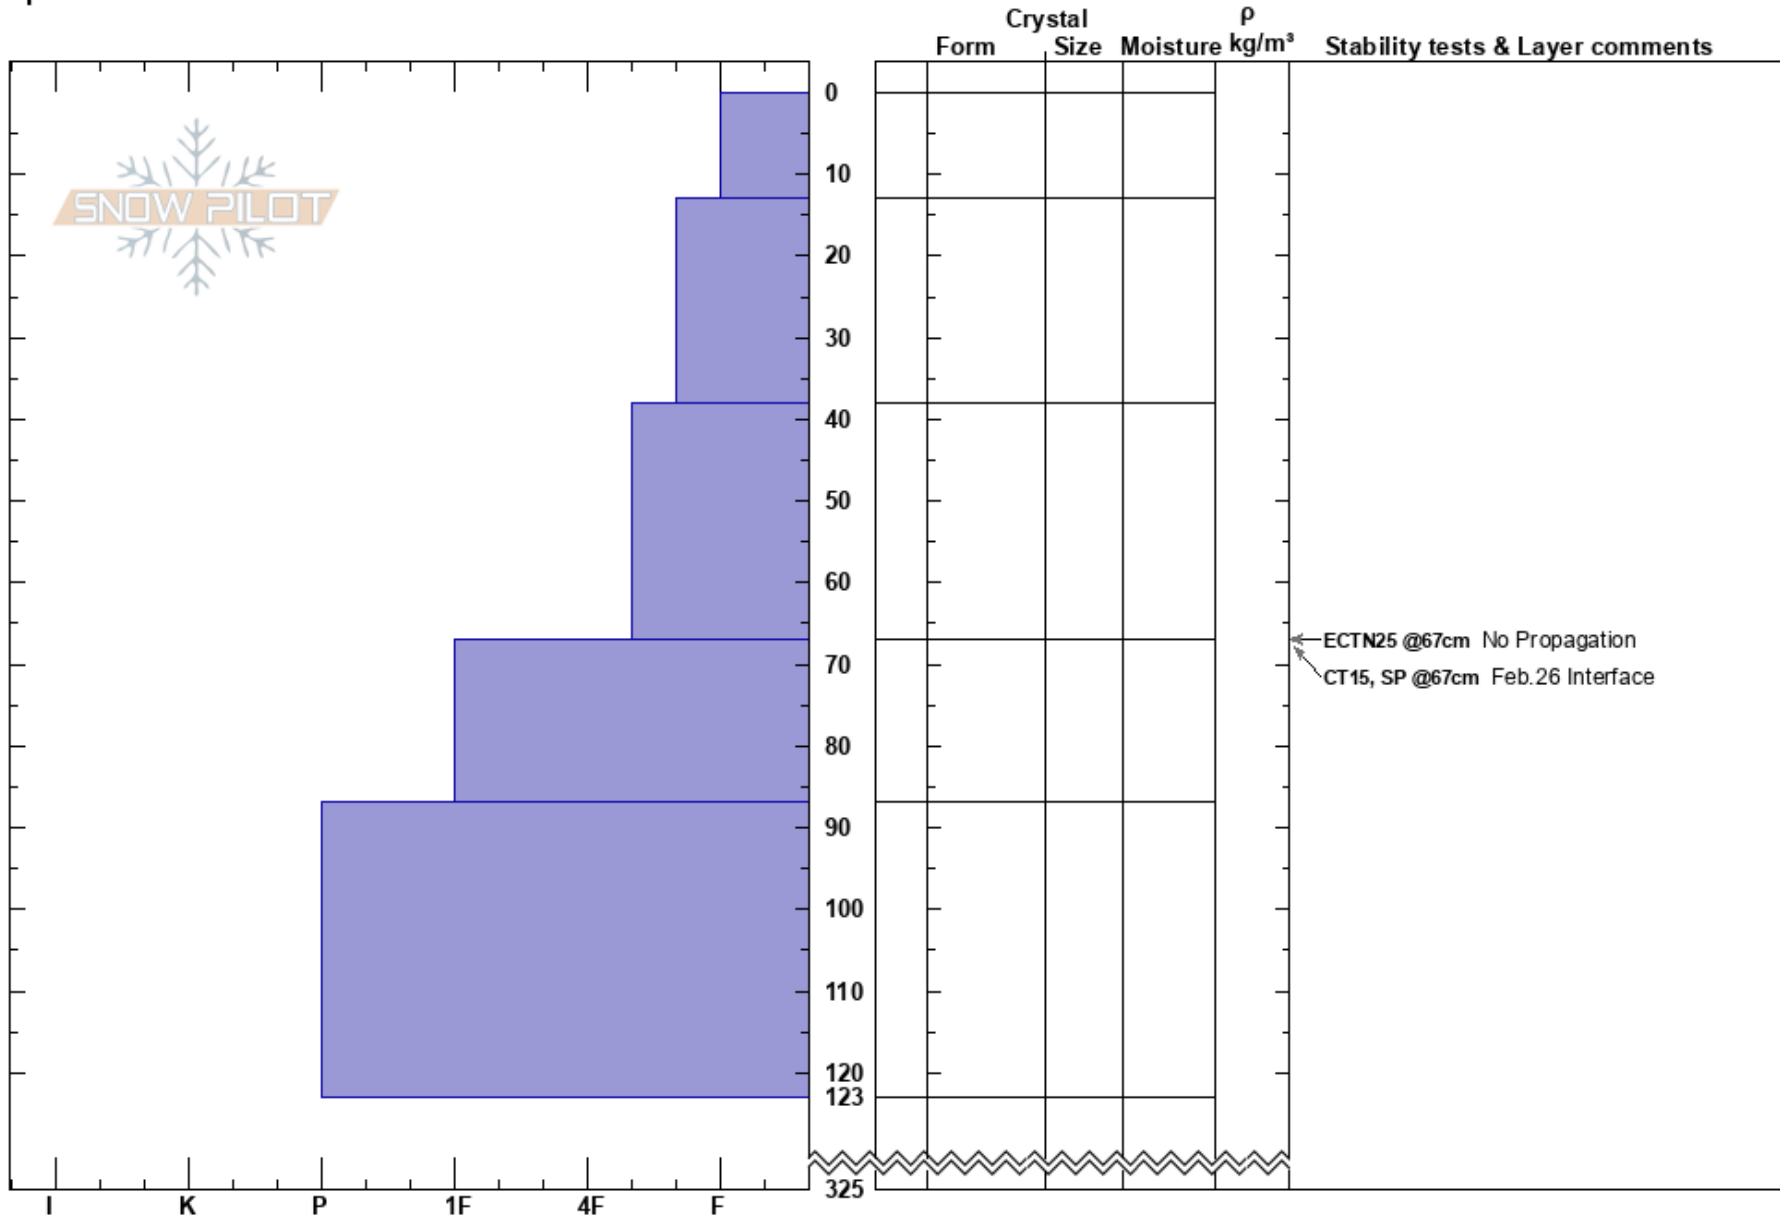

Boris
 Monashee
 BC
 Elevation: 2050 m
 Aspect: SE
 Specifics:

Mustang Powder
 28/02/2023 - 12:45
 Co-ord:
 Slope Angle: 37°
 Wind Loading:

Stability: **HS:325** **Layer Notes:**
 Air Temperature: -8°C
 Sky Cover: BKN
 Precipitation: NO
 Wind: Calm