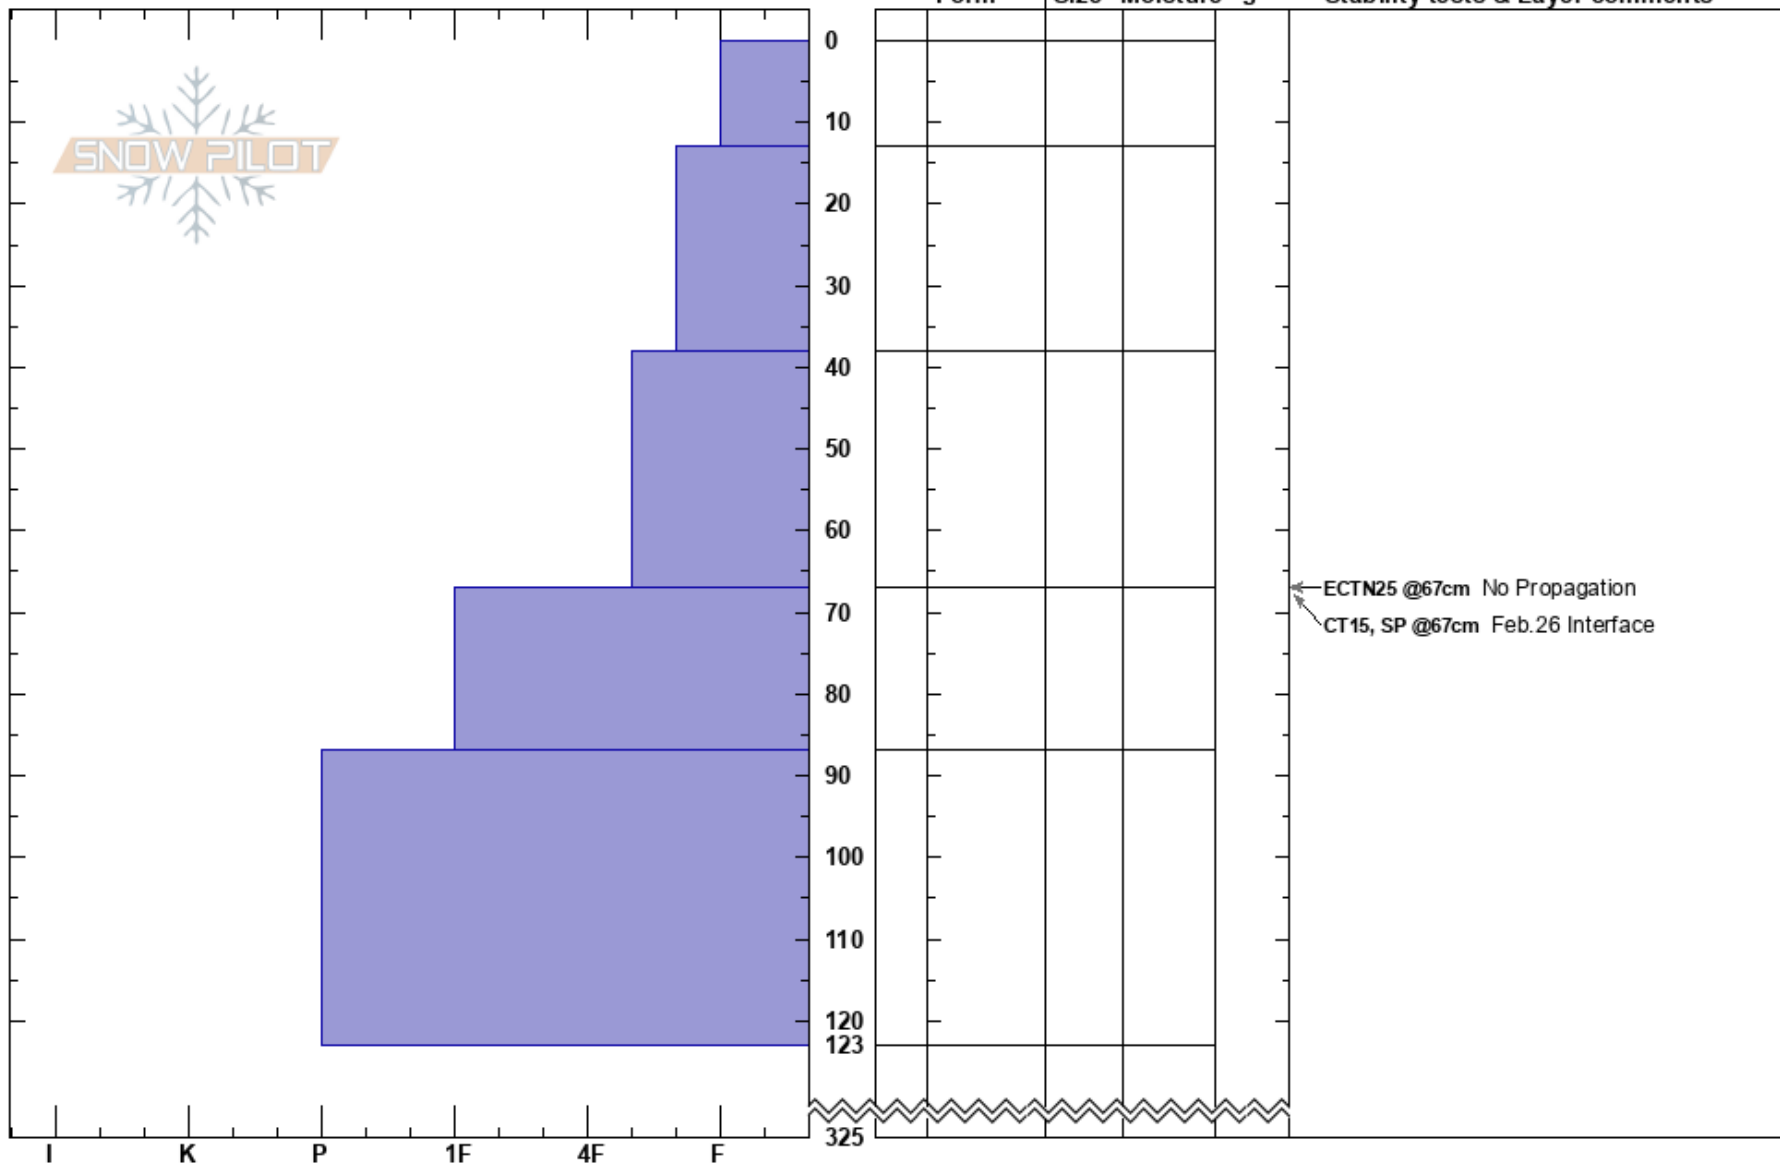

Boris
 Monashee
 BC
 Elevation: 2050 m
 Aspect: SE
 Specifics:

Mustang Powder
 28/02/2023 - 12:45
 Co-ord:
 Slope Angle: 37°
 Wind Loading:

Stability: **HS:325** **Layer Notes:**
 Air Temperature: -8°C
 Sky Cover: BKN
 Precipitation: NO
 Wind: Calm

← ECTN25 @67cm No Propagation
 ← CT15, SP @67cm Feb.26 Interface

Notes: