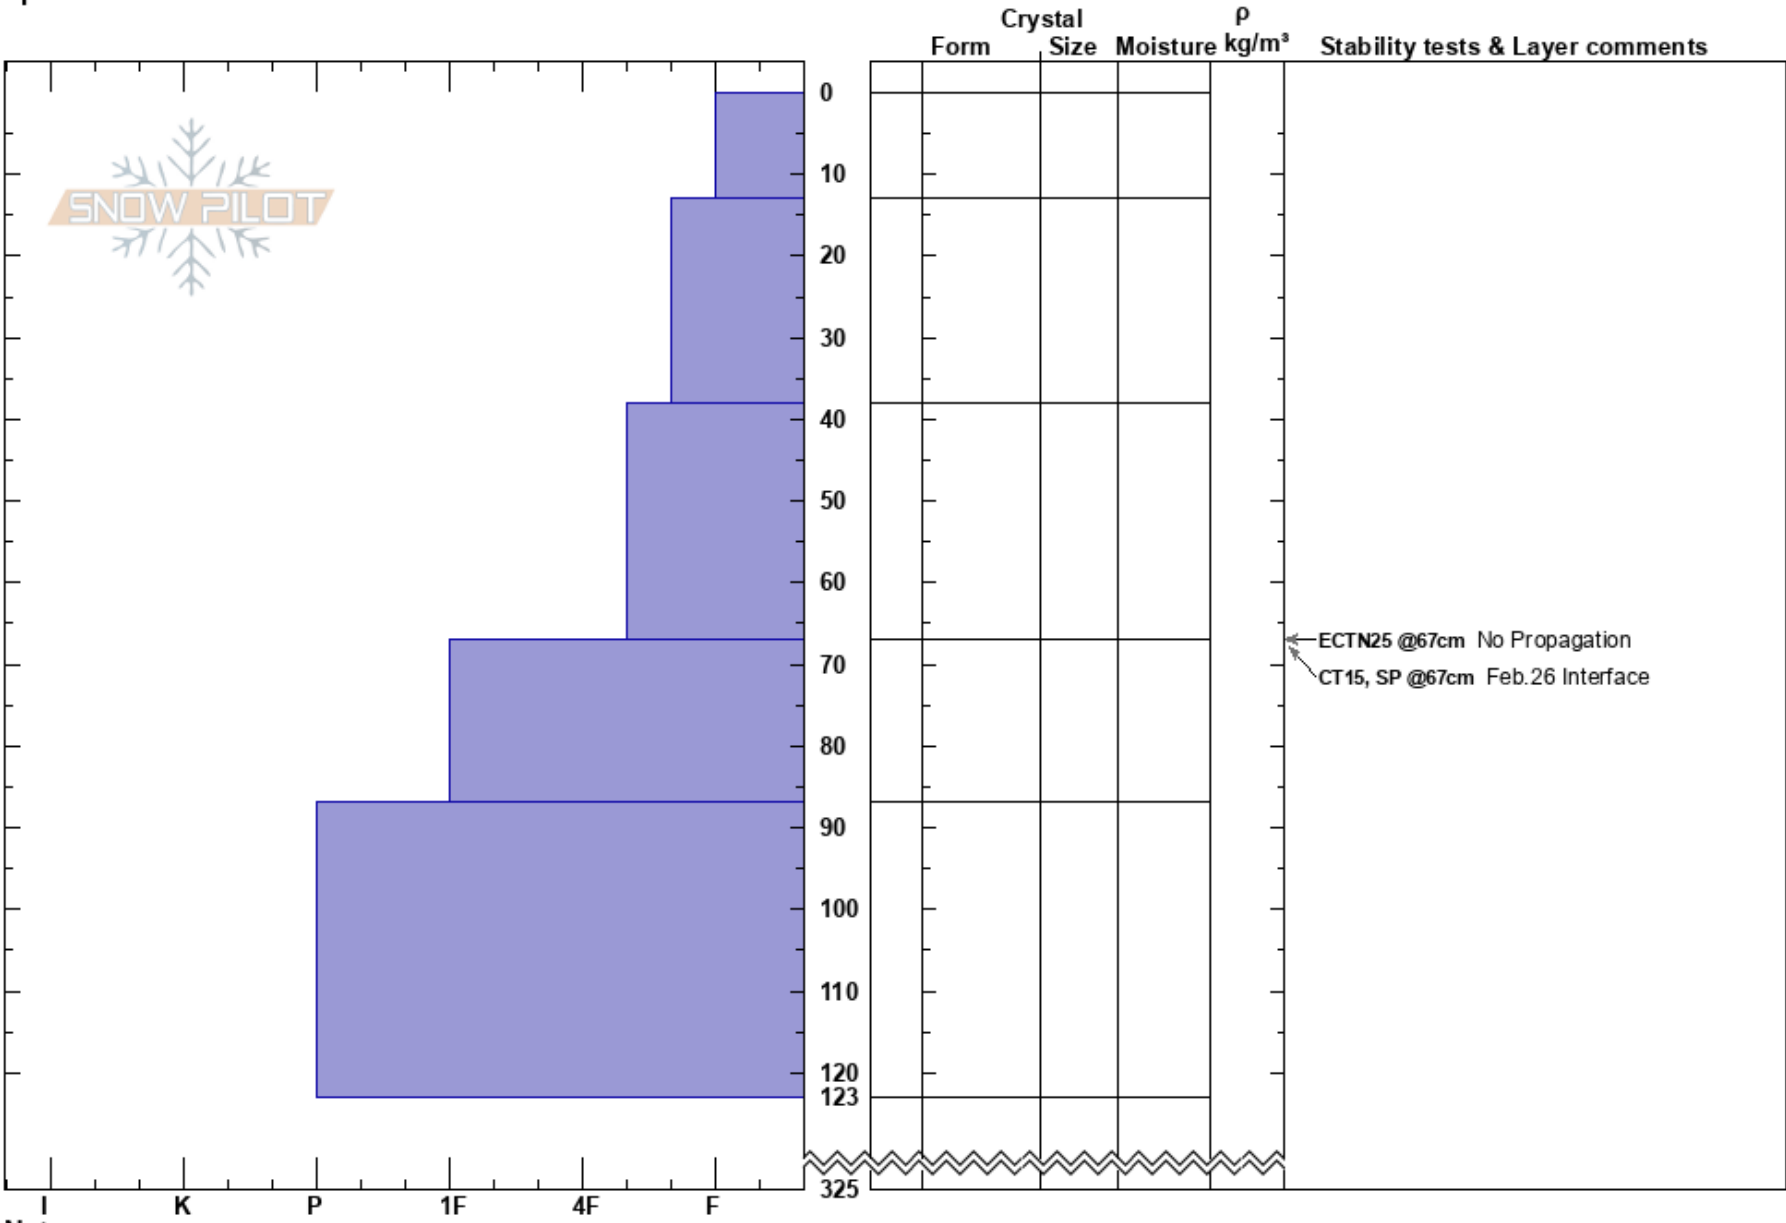

Boris
 Monashee
 BC
 Elevation: 2050 m
 Aspect: SE
 Specifics:

Mustang Powder
 28/02/2023 - 12:45
 Co-ord:
 Slope Angle: 37°
 Wind Loading:

Stability:
 Air Temperature: -8°C
 Sky Cover: BKN
 Precipitation: NO
 Wind: Calm

HS:325

Layer Notes:

Notes: