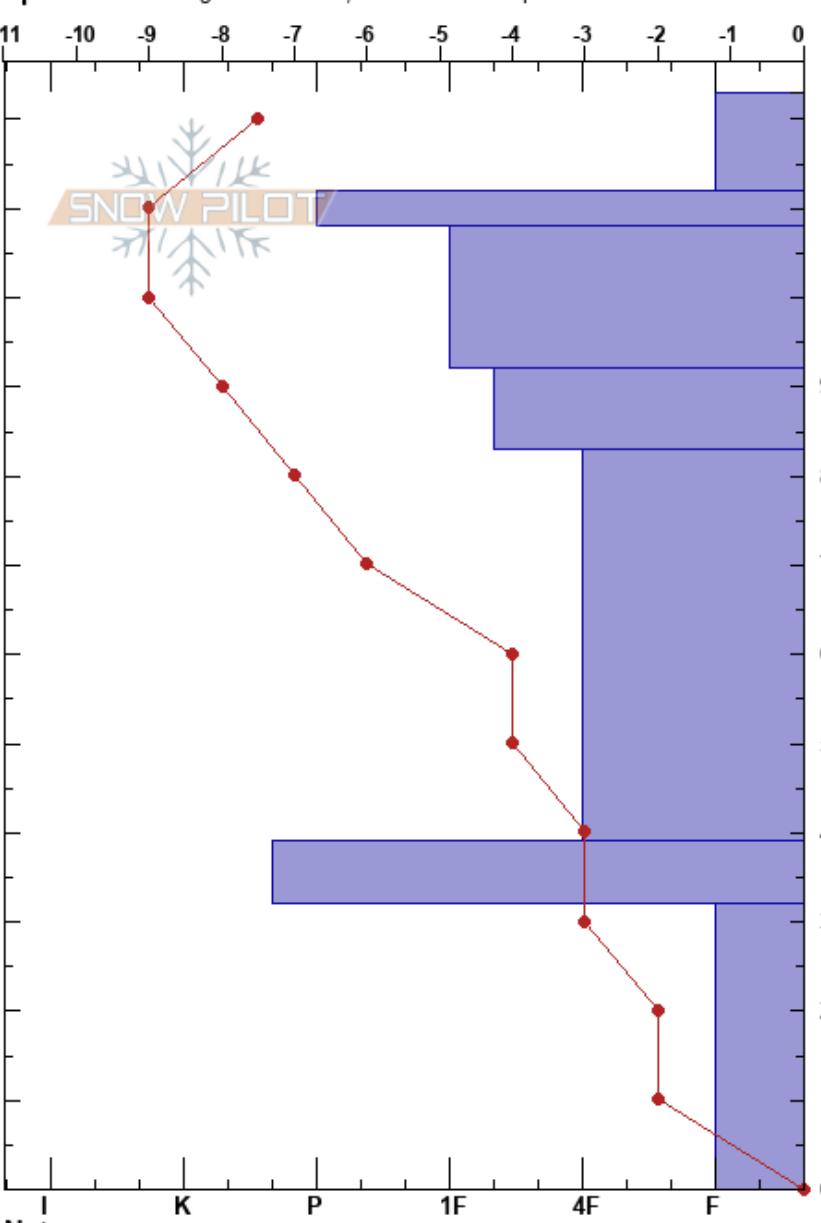

Top Close Call/Boundar
 Bridger Range
 MT
 Elevation: 8700 ft
 Aspect: 100°
 Specifics: Pit dug in a Ski Area; Ski tracks on slope

Bridger Bowl
 02/28/2023 - 10:00am
 Co-ord: 45.80631N, -110.93166W
 Slope Angle: 36°
 Wind Loading: yes

Stability:
 Air Temperature:
 Sky Cover: OVC
 Precipitation: NO
 Wind: S Light Breeze

HS: 123
 PF: 10
 Layer Notes:

Elevation (m)	Crystal		Moisture	ρ kg/m ³	Stability tests & Layer comments
	Form	Size			
123					
120	+	2-3			
110	•	0.3			
100	•	0.5-1			
90	•	1			
80					
70					
60	□	1-2			
50					
40	⊙				
30					
20	□	3-5			
10					
0					