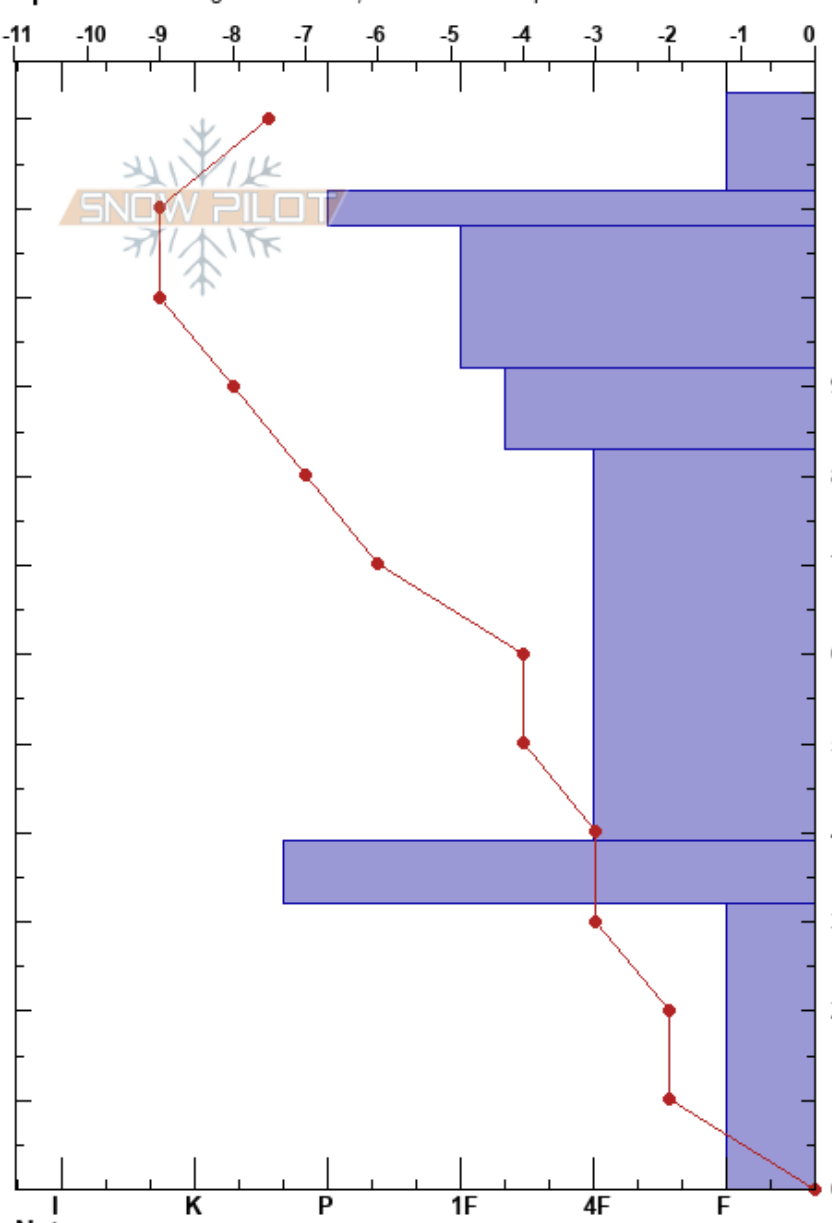

Top Close Call/Boundar
 Bridger Range
 MT
 Elevation: 8700 ft
 Aspect: 100°
 Specifics: Pit dug in a Ski Area; Ski tracks on slope

Bridger Bowl
 02/28/2023 - 10:00am
 Co-ord: 45.80631N, -110.93166W
 Slope Angle: 36°
 Wind Loading: yes

Stability:
 Air Temperature:
 Sky Cover: OVC
 Precipitation: NO
 Wind: S Light Breeze

HS: 123
 PF: 10
 Layer Notes:

Form	Crystal		ρ kg/m ³	Stability tests & Layer comments
	Size	Moisture		
+	2-3			
•	0.3			
•	0.5-1			
•	1			
□	1-2			
⊙				
□	3-5			