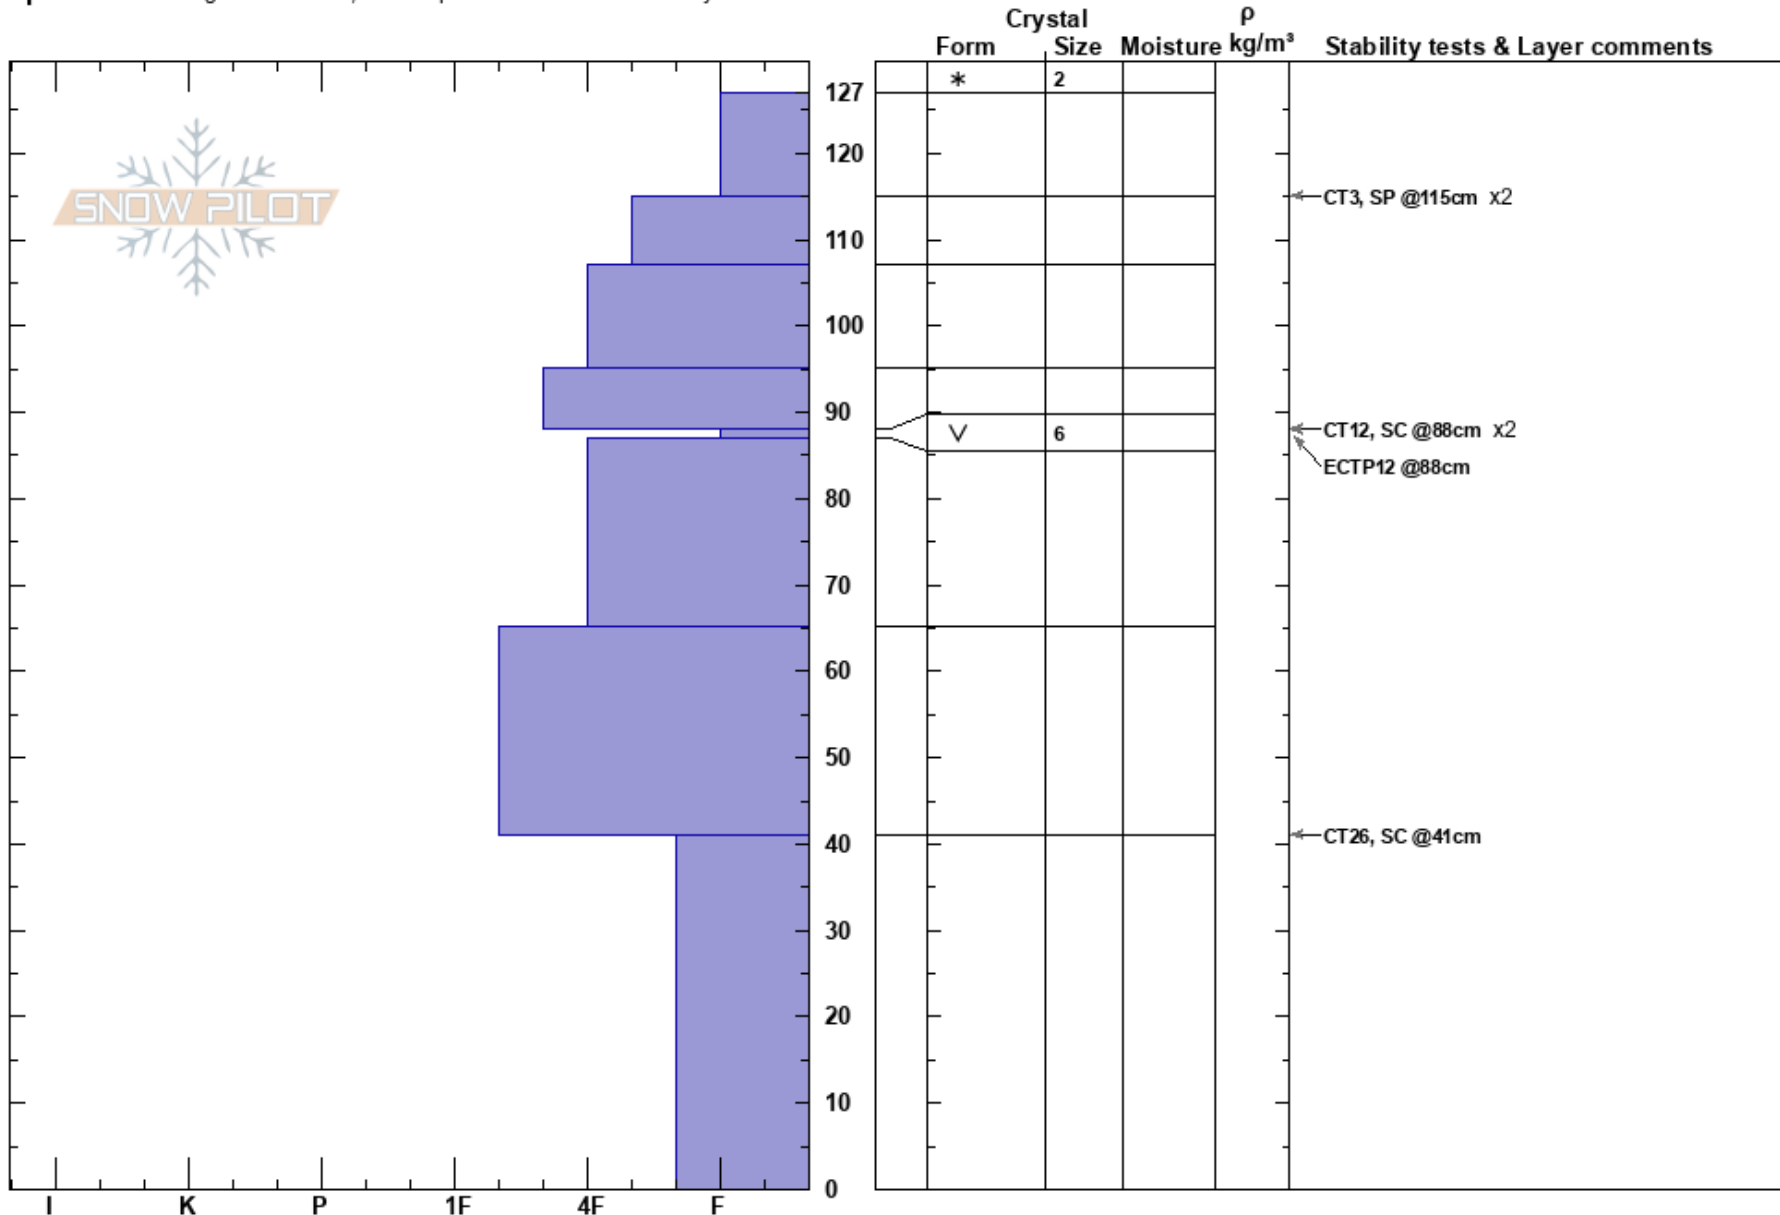

East Fork Road
 purcell
 BC
Elevation: 2375 m
Aspect: E
Specifics: Pit dug in a Ski Area; Pit is representative of backcountry

Panorama Avalanche Office
 28/02/2023 - 12:20
Co-ord:
Slope Angle: 29°
Wind Loading: previous

Stability:
Air Temperature:
Sky Cover: OVC
Precipitation: S-1
Wind: E Light Breeze

HS: 127
PF: 127
Layer Notes:

Notes: Opening at Trees in BTL, Lee side of ridge. Looking for SH BTL, PWLs