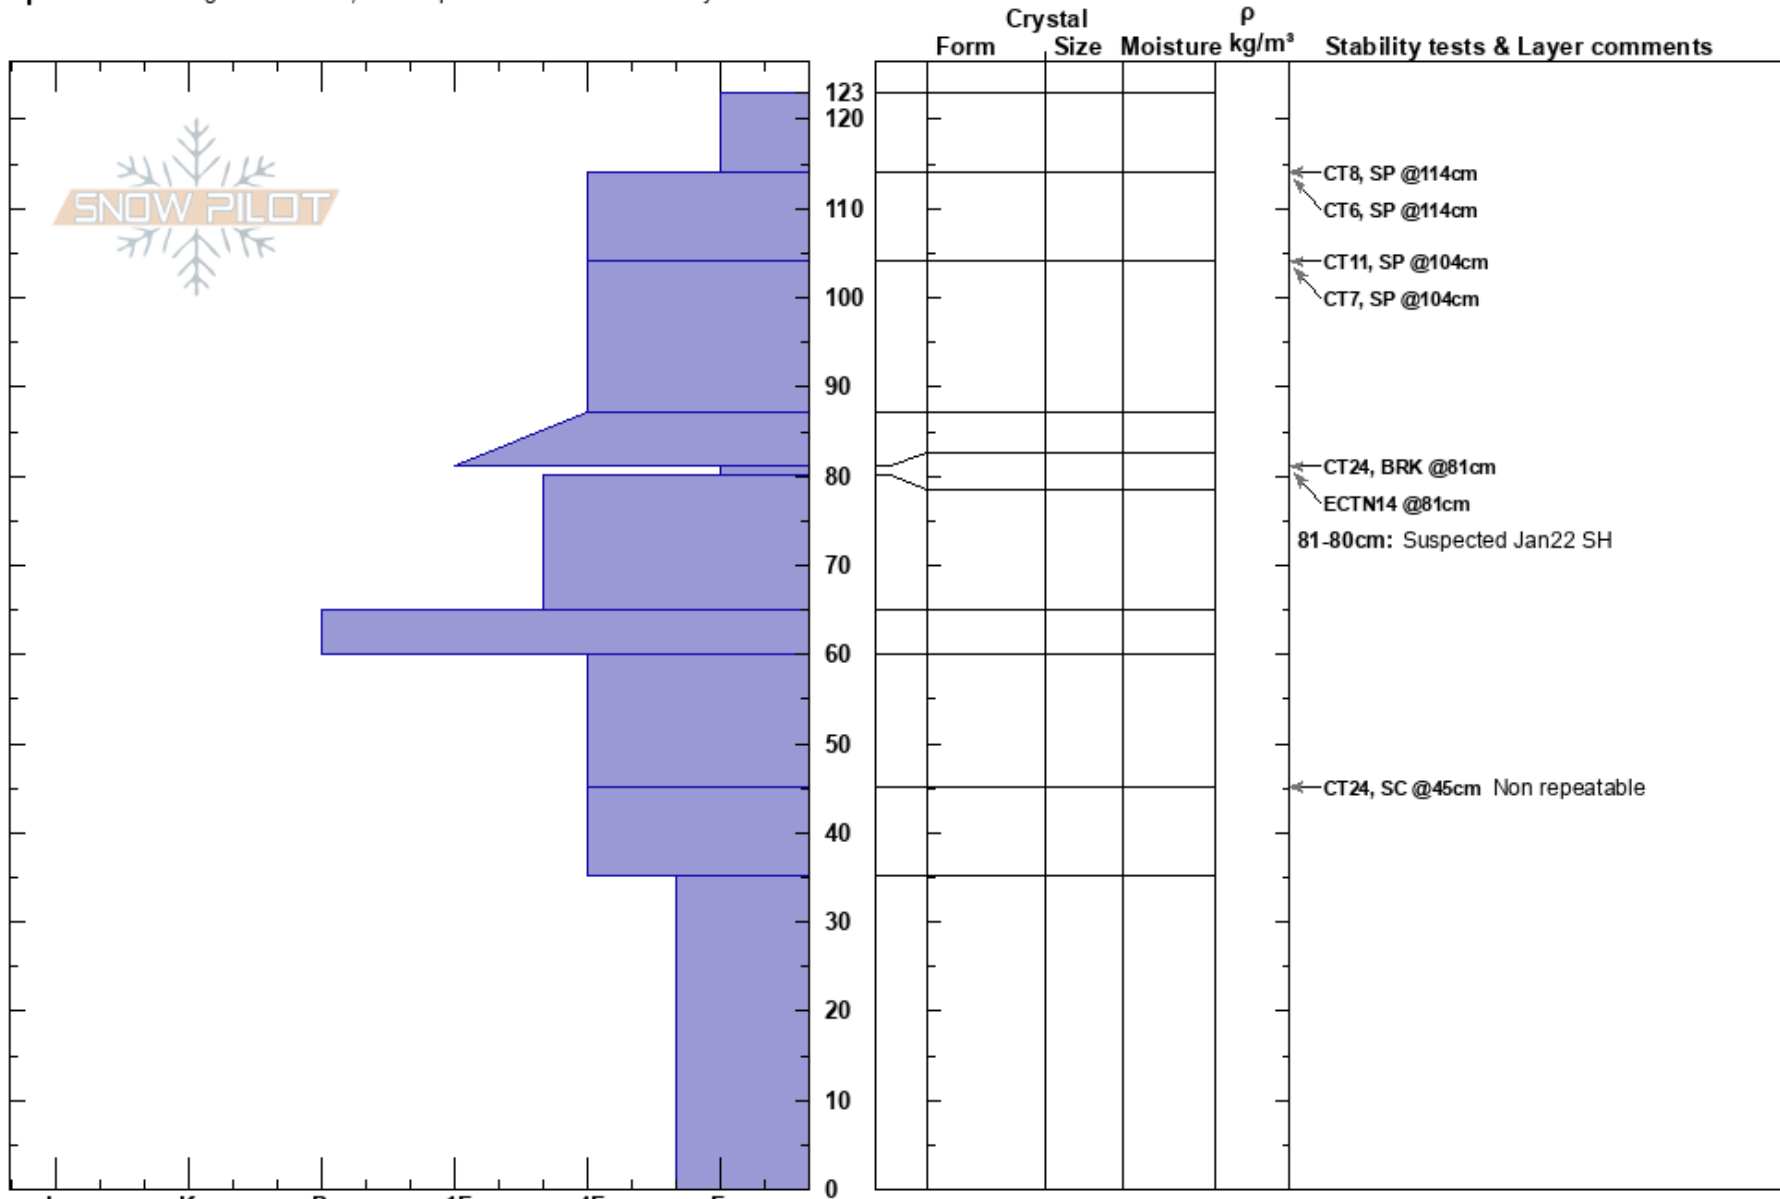

PS: 20 81-80cm: Suspected Jan22 SH

BC

Co-ord:

Sky Cover: FEW

Elevation: 2429 m

Slope Angle: 21°

Precipitation: NO

Aspect:

Wind Loading: previous

Wind: Calm

Specifics: Pit dug in a Ski Area; Pit is representative of backcountry

Notes: Test pit looking for SH in wind effected areas. Pit dug at an opening at tree line above Glade.