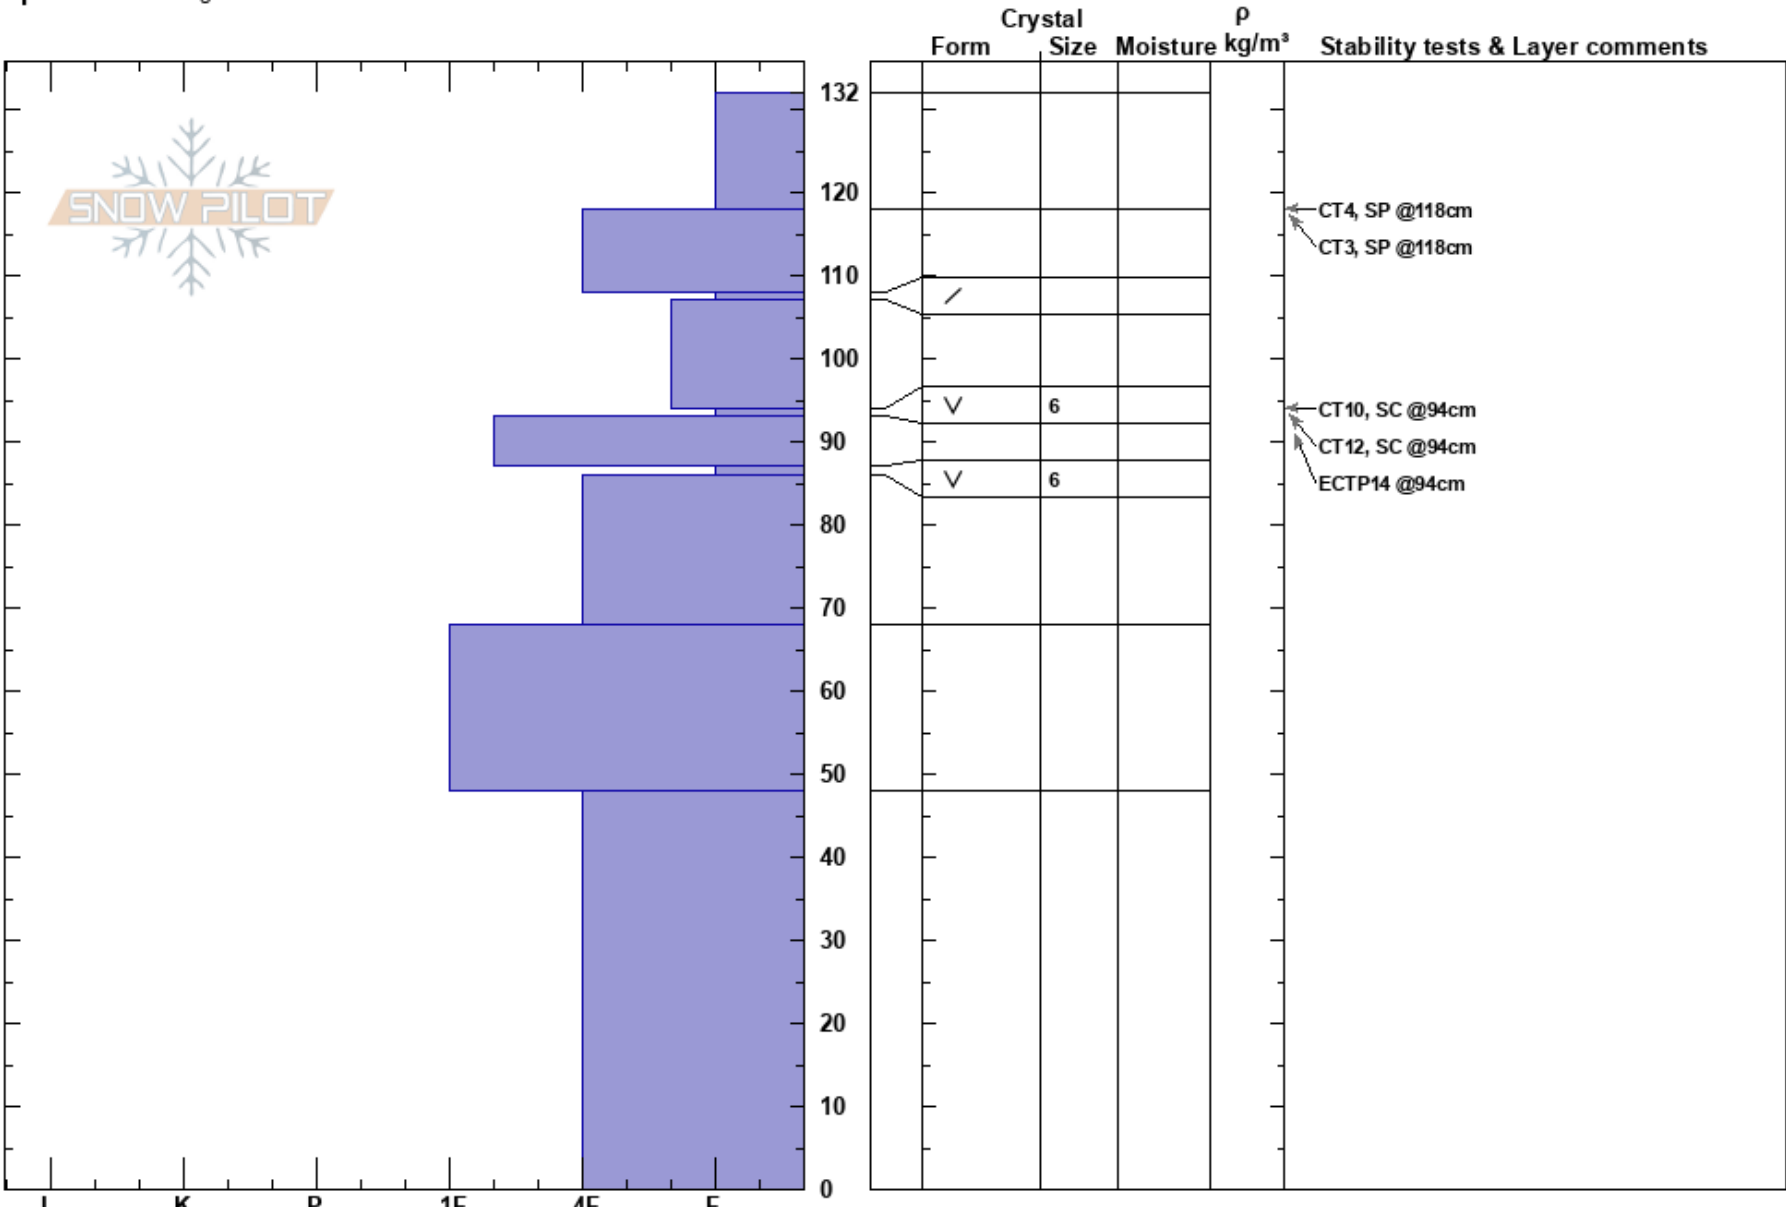

94-93cm: Jan 22 SH

BC

Co-ord:

Sky Cover: FEW

94-93cm: Problematic layer

Elevation: 2450 m

Slope Angle: 27°

Precipitation: NO

Wind: Calm

Aspect: NE

Wind Loading: previous

Specifics: Pit dug in a Ski Area

Notes: TP Looking for reactivity of Jan 22 SH and DPS
 Opening in trees, lee side of flat ridge