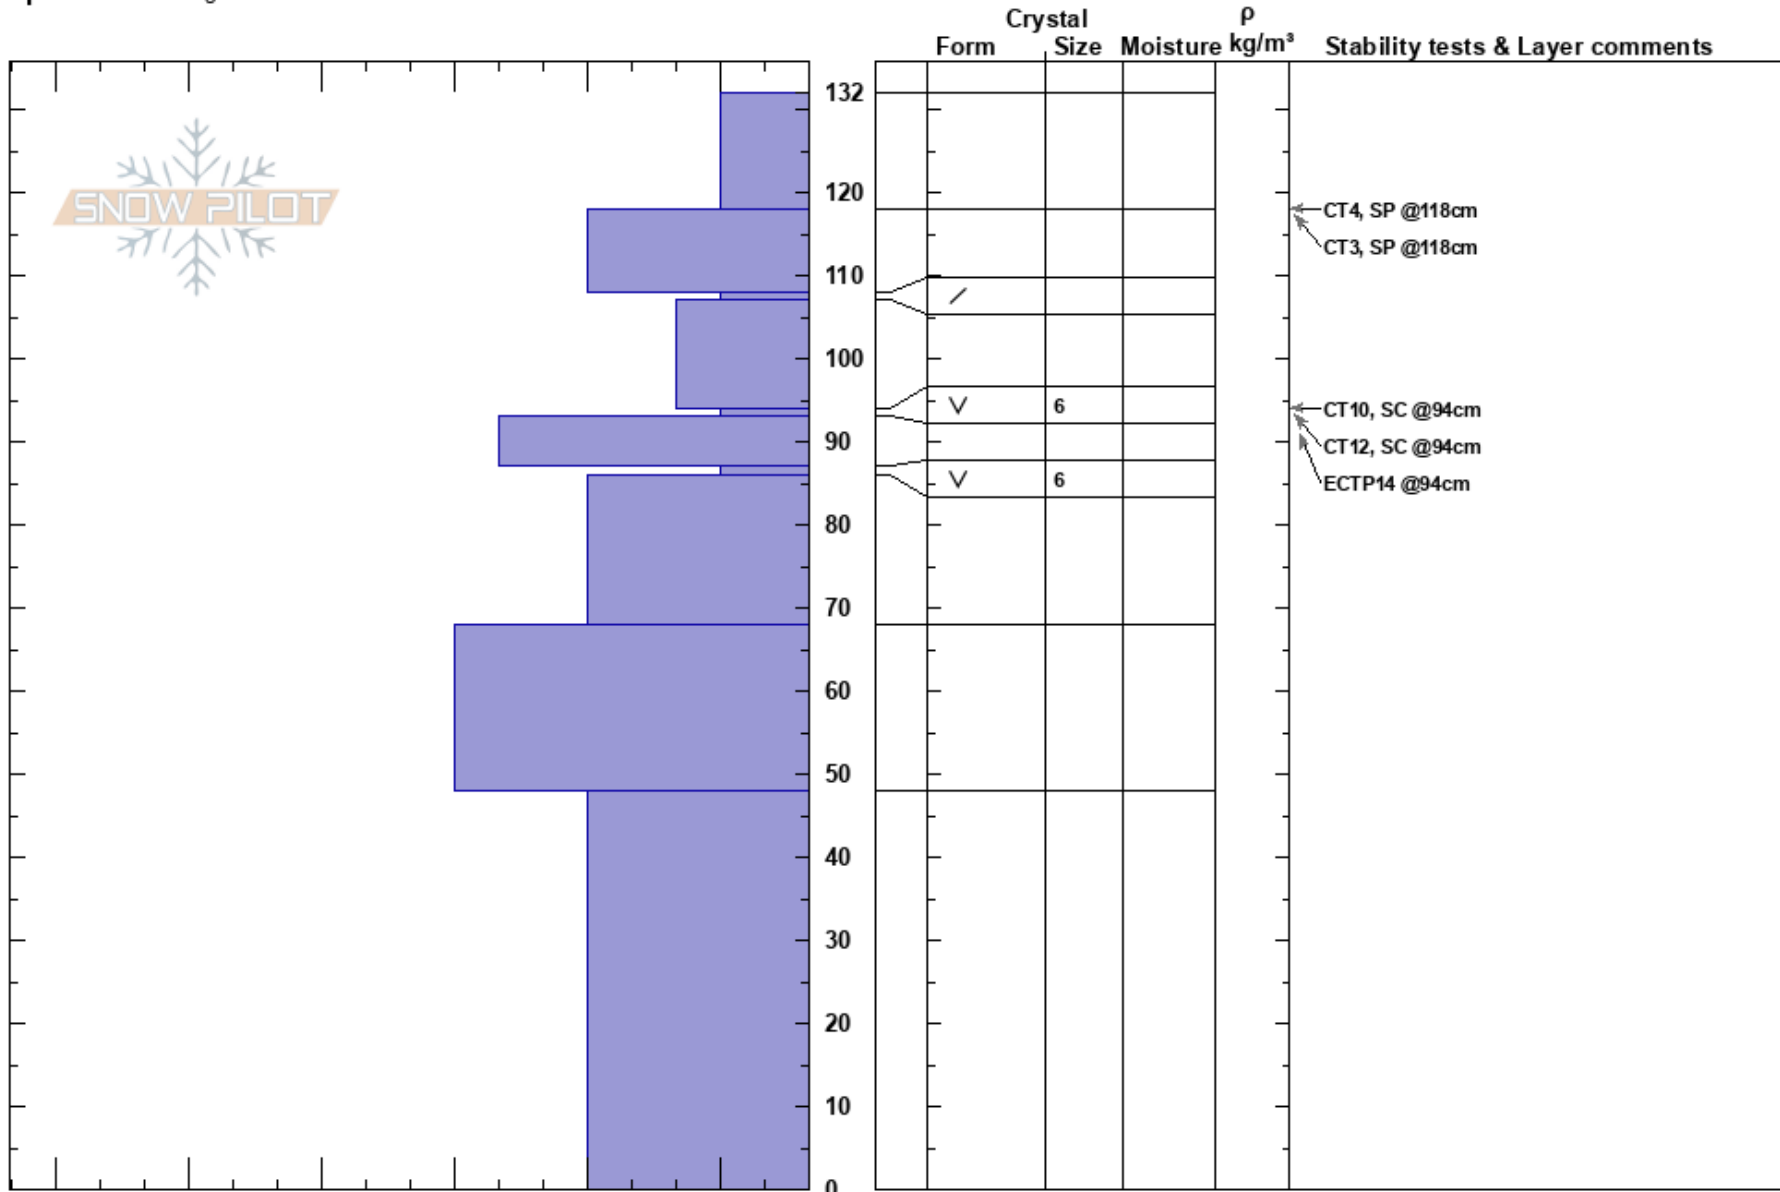

94-93cm: Jan 22 SH

BC

Co-ord:

Sky Cover: FEW

94-93cm: Problematic layer

Elevation: 2450 m

Slope Angle: 27°

Precipitation: NO

Wind: Calm

Aspect: NE

Wind Loading: previous

Specifics: Pit dug in a Ski Area

Notes: TP Looking for reactivity of Jan 22 SH and DPS

Opening in trees, lee side of flat ridge