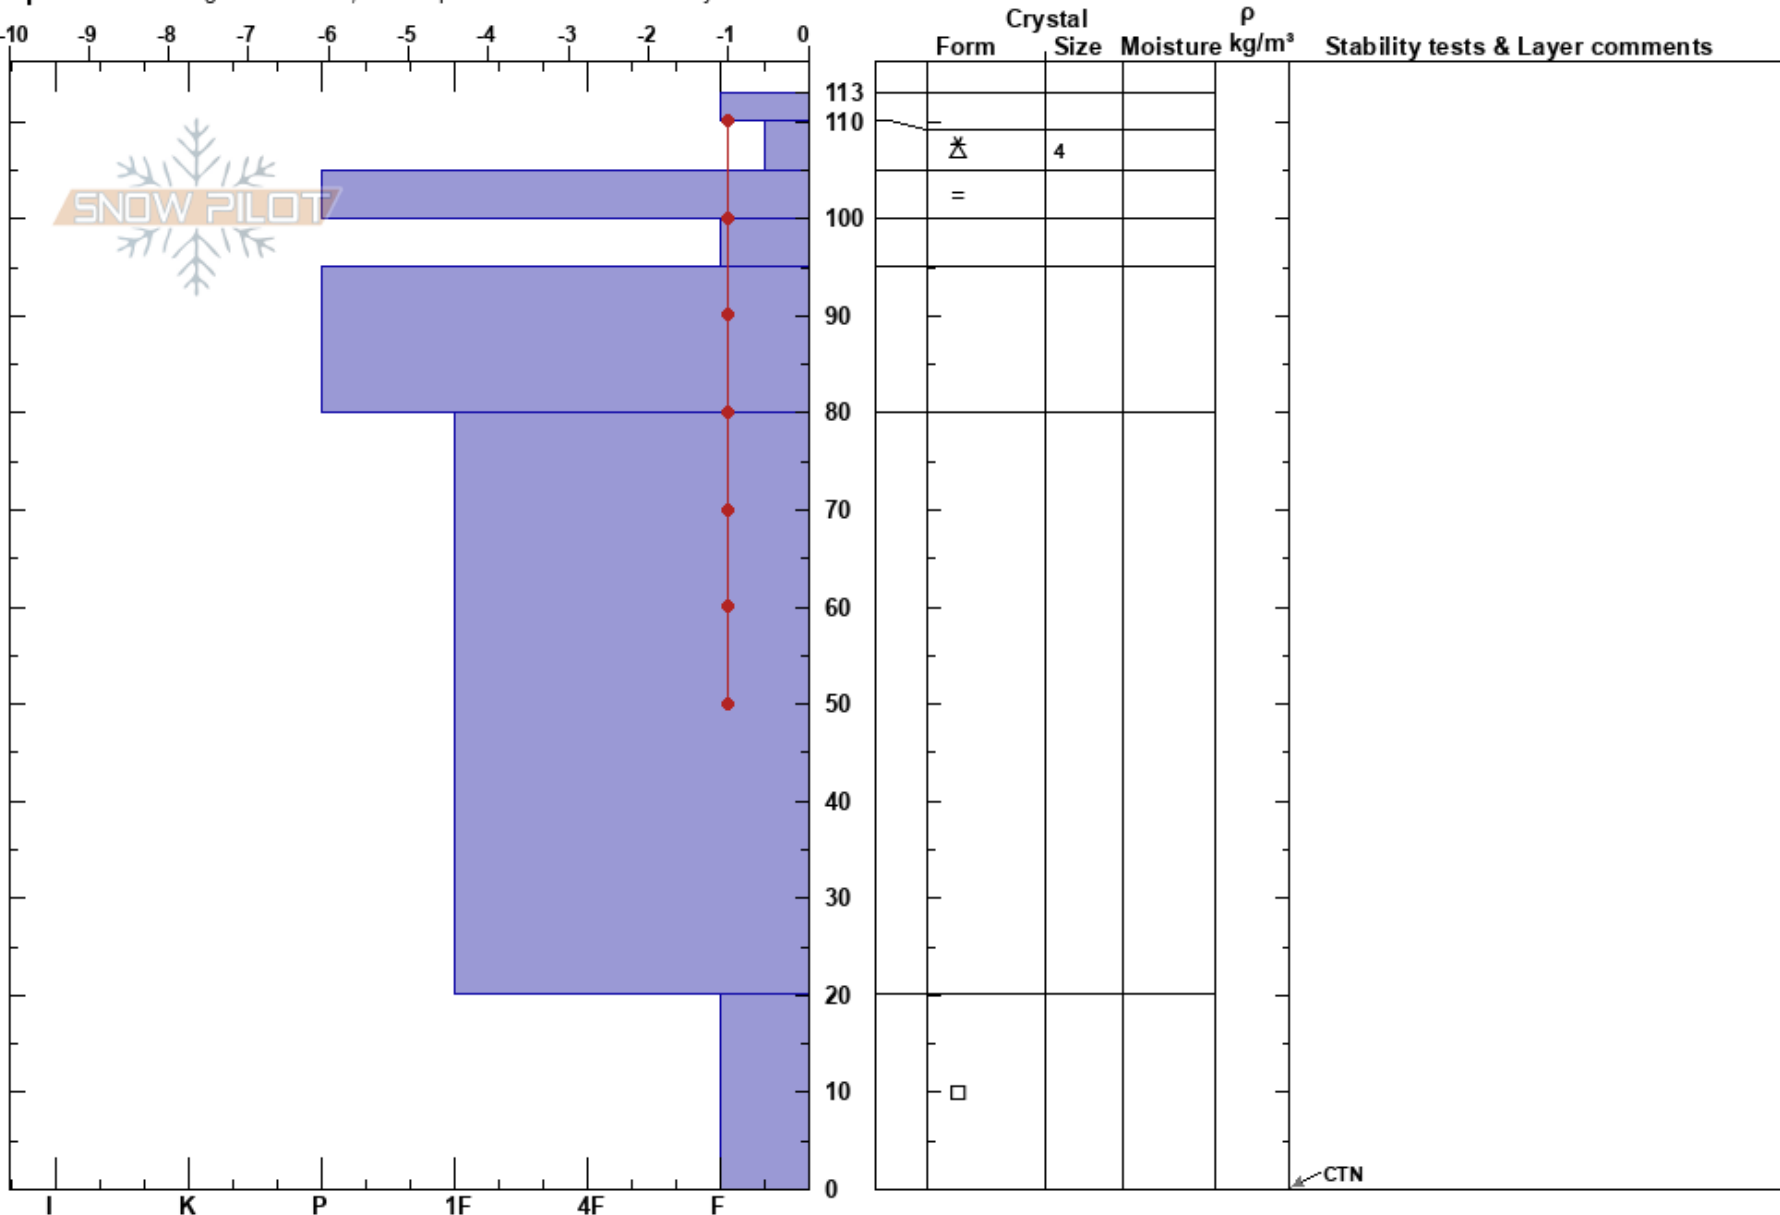

Kartala  
 Rila  
 Bulgaria  
 Elevation: 2097 m  
 Aspect: NE  
 Specifics: Pit dug in a Ski Area; Pit is representative of backcountry

Valentin Balov  
 28/02/2023 - 10:00  
 Co-ord: 42.02557N, 23.35663E  
 Slope Angle: 30°  
 Wind Loading: previous

Stability:  
 Air Temperature: 0°C  
 Sky Cover: BKN  
 Precipitation: NO  
 Wind: SE Light Breeze

HS: 113  
 PF: 30  
 PS: 10  
 110-105cm: Problematic layer

Notes: Moist snowpack with stable temperature in depth. Graupel layer laying on ice near the surface.