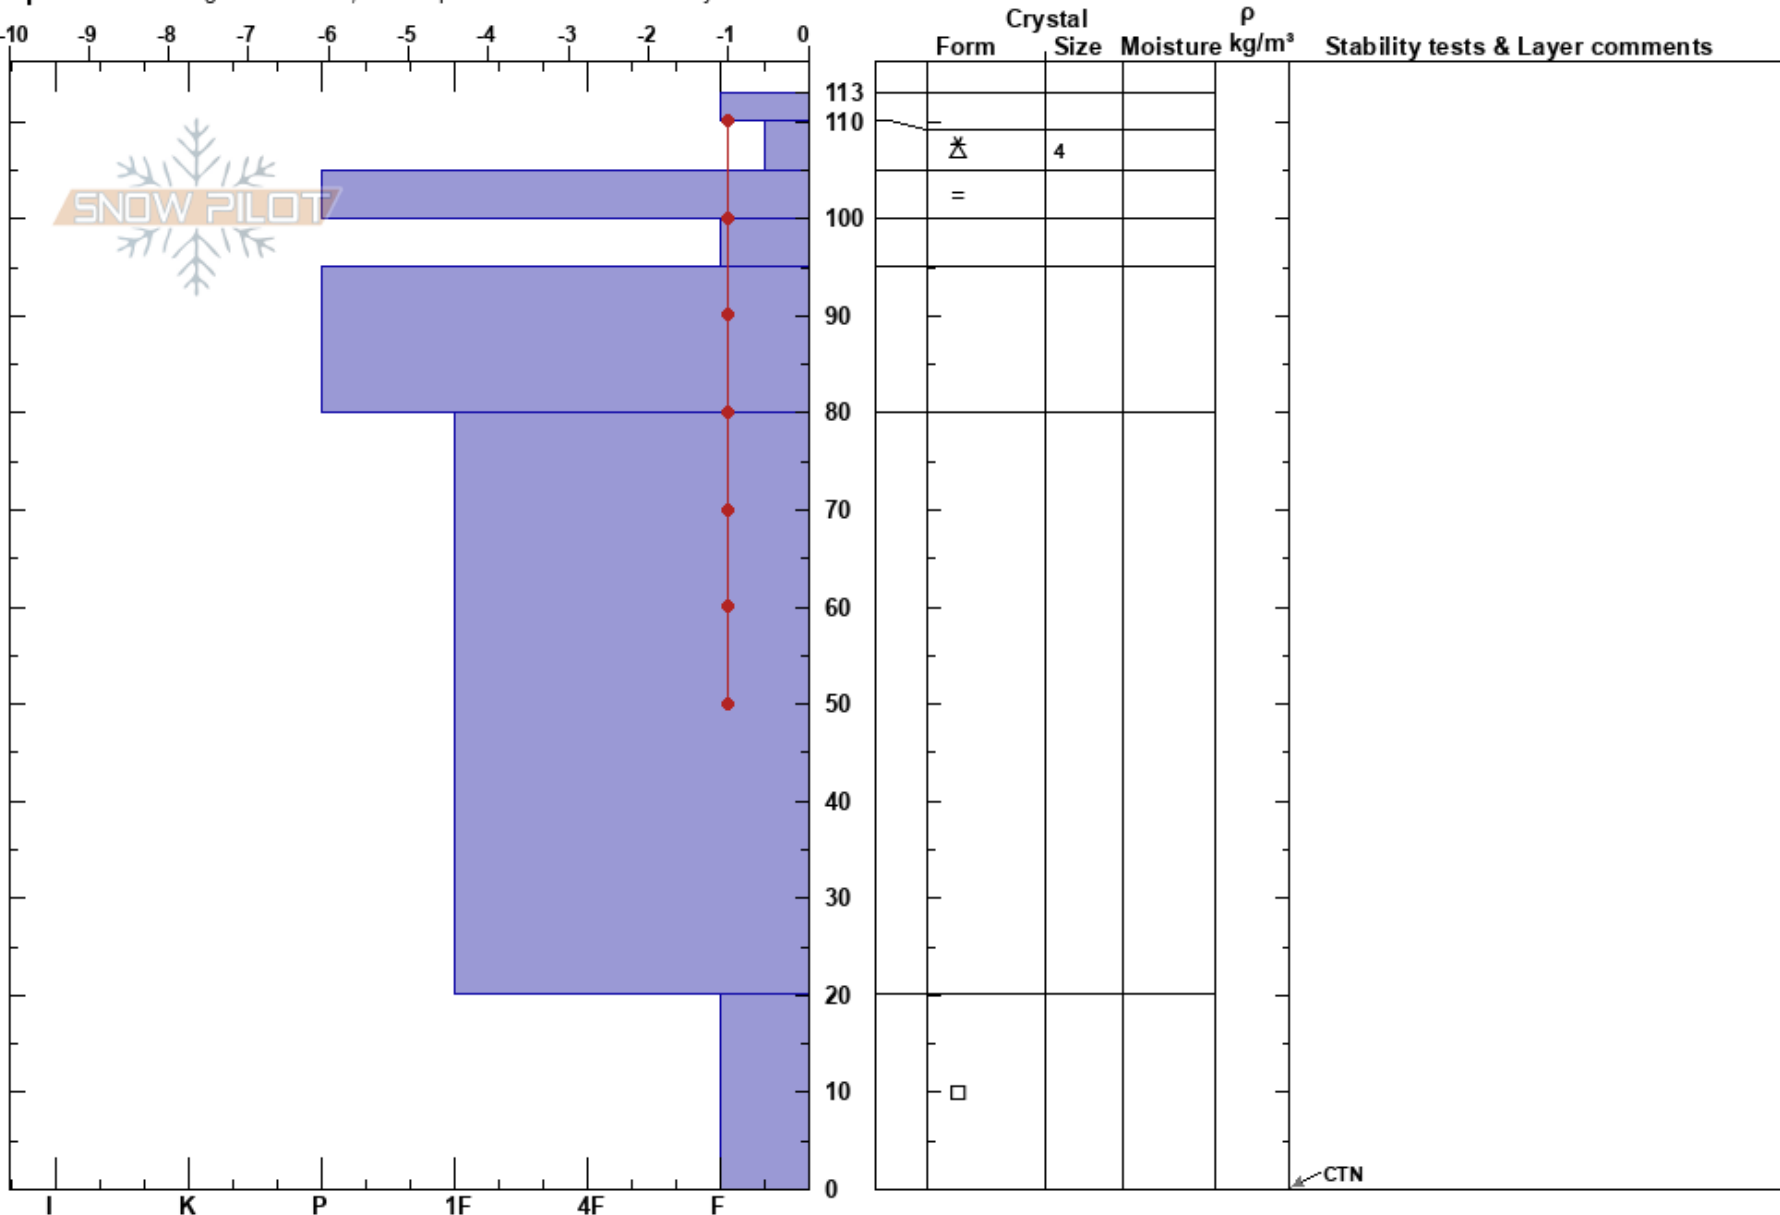

Kartala
 Rila
 Bulgaria
 Elevation: 2097 m
 Aspect: NE
 Specifics: Pit dug in a Ski Area; Pit is representative of backcountry

Valentin Balov
 28/02/2023 - 10:00
 Co-ord: 42.02557N, 23.35663E
 Slope Angle: 30°
 Wind Loading: previous

Stability:
 Air Temperature: 0°C
 Sky Cover: BKN
 Precipitation: NO
 Wind: SE Light Breeze

HS: 113
 PF: 30
 PS: 10
 110-105cm: Problematic layer

Notes: Moist snowpack with stable temperature in depth. Graupel layer laying on ice near the surface.