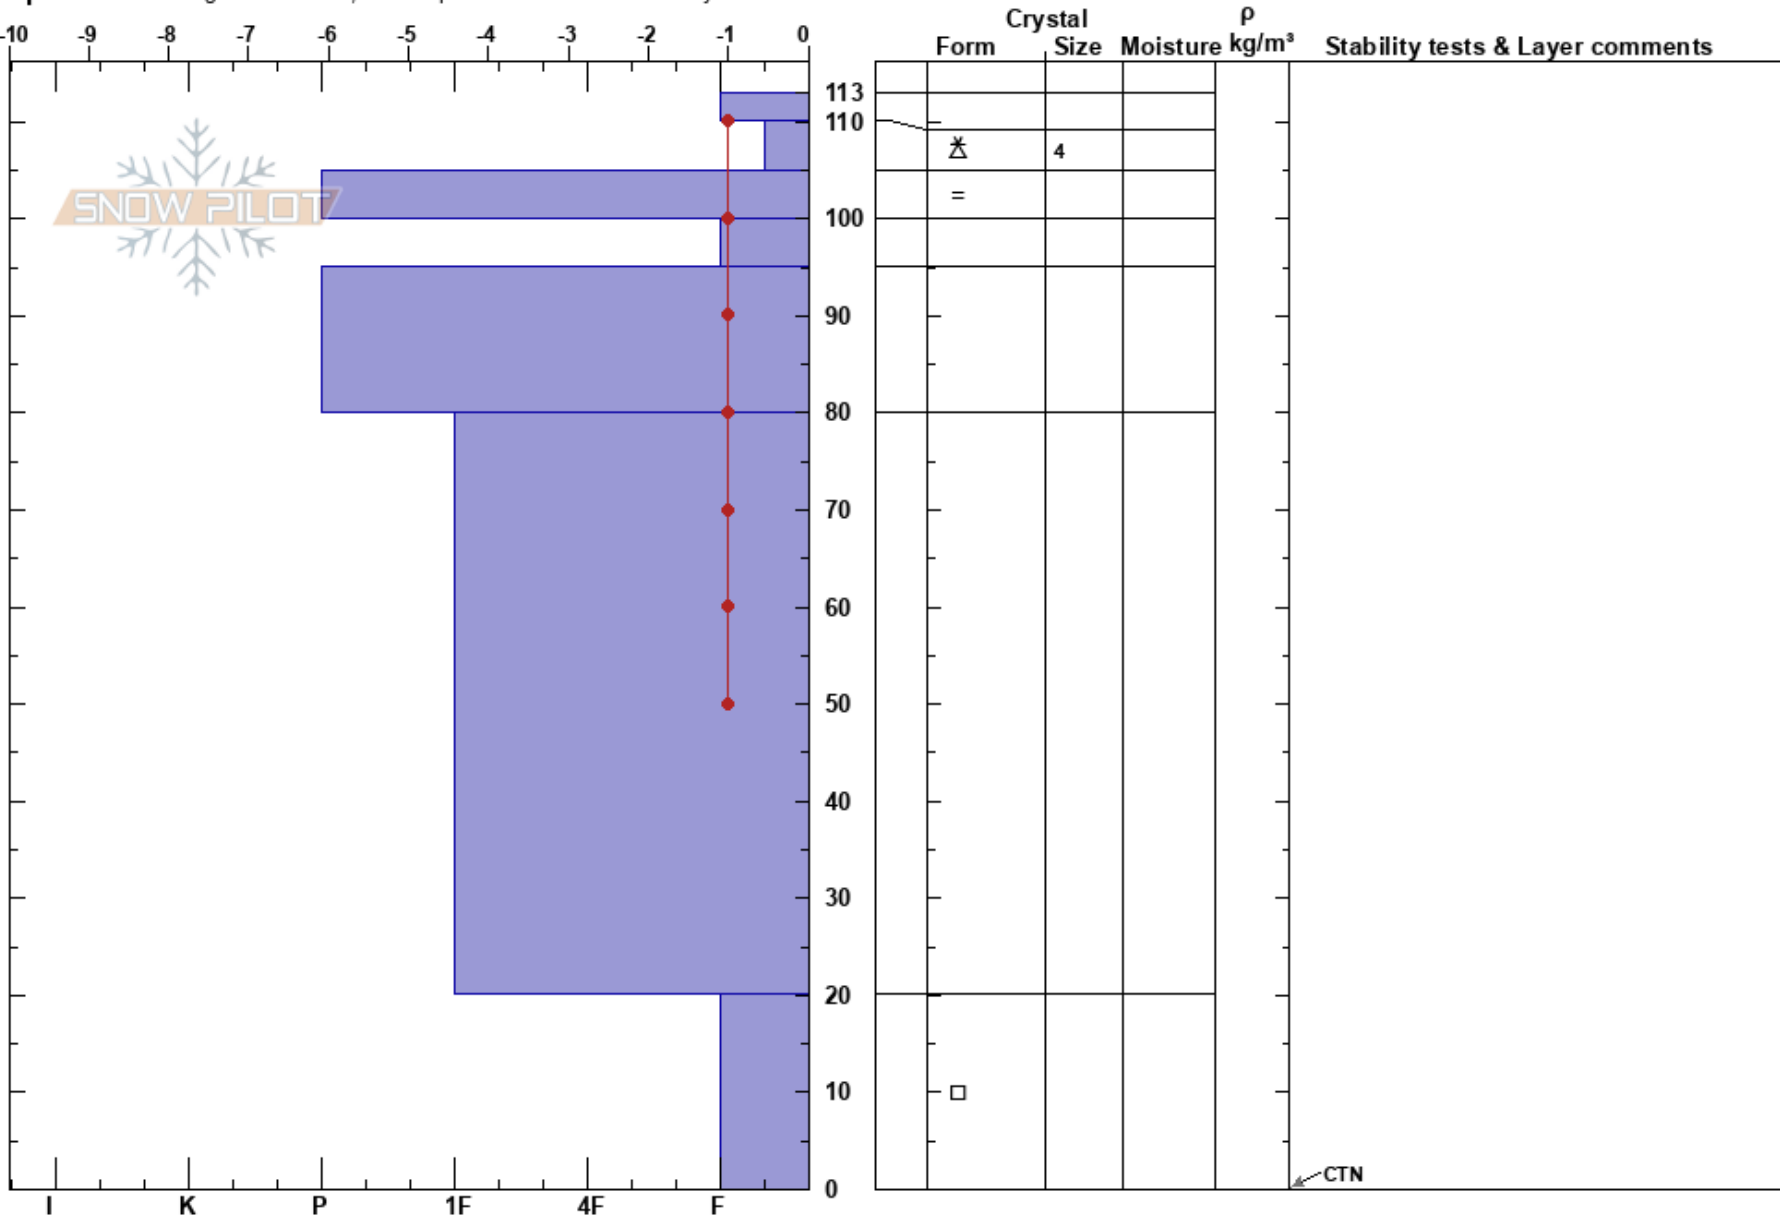

Kartala
 Rila
 Bulgaria
 Elevation: 2097 m
 Aspect: NE
 Specifics: Pit dug in a Ski Area; Pit is representative of backcountry

Valentin Balov
 28/02/2023 - 10:00
 Co-ord: 42.02557N, 23.35663E
 Slope Angle: 30°
 Wind Loading: previous

Stability:
 Air Temperature: 0°C
 Sky Cover: BKN
 Precipitation: NO
 Wind: SE Light Breeze

HS: 113
 PF: 30
 PS: 10
 Layer Notes: 110-105cm: Problematic layer

Notes: Moist snowpack with stable temperature in depth. Graupel layer laying on ice near the surface.