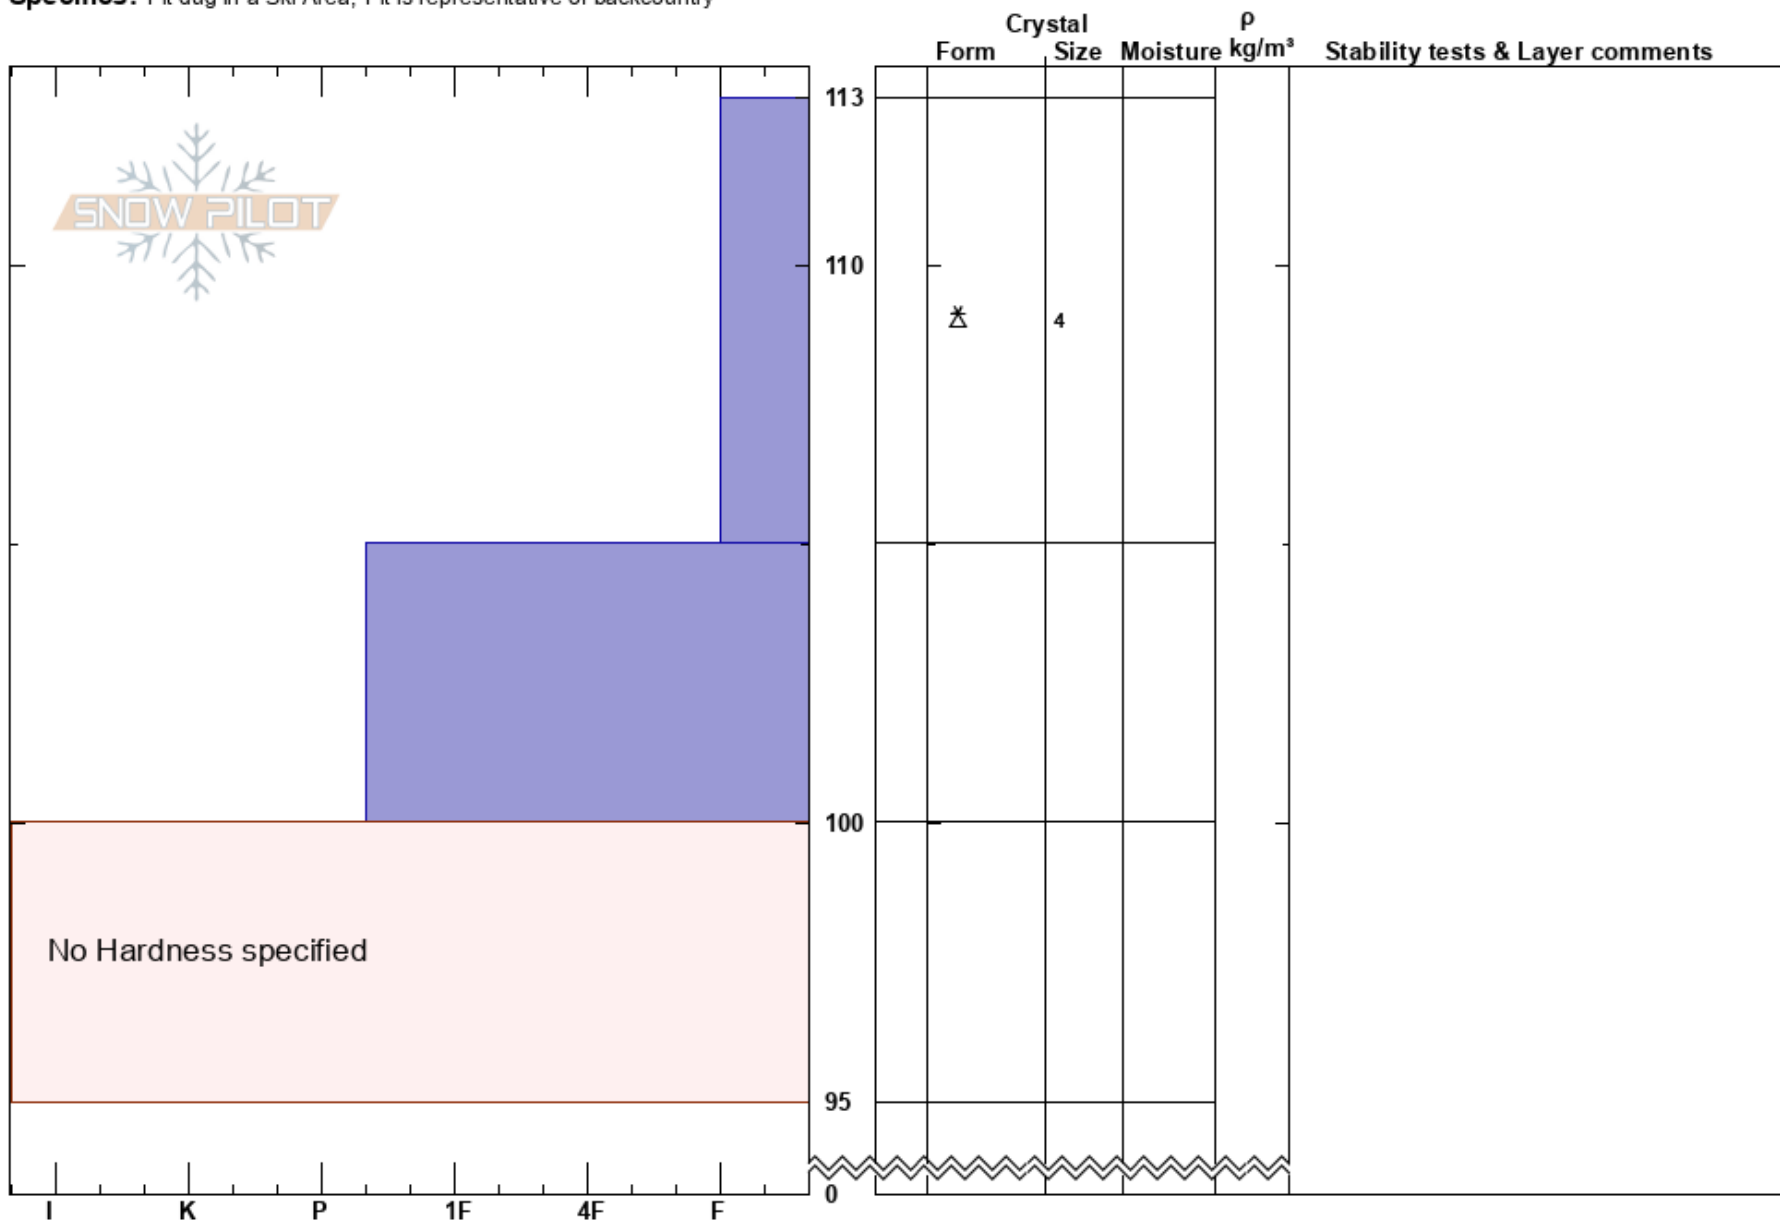

Kartala
 Rila
 Bulgaria
Elevation: 2097 m
Aspect: NE
Specifics: Pit dug in a Ski Area; Pit is representative of backcountry

Valentin Balov
 28/02/2023 - 10:00
Co-ord: 42.02557N, 23.35663E
Slope Angle: 30°
Wind Loading: previous

Stability:
Air Temperature: 0°C
Sky Cover: BKN
Precipitation: NO
Wind: SE Light Breeze

HS: 113
PF: 30
PS: 10

Layer Notes:

Notes: Moist snowpack with stable temperature in depth. Graupel layer laying on ice near the surface.