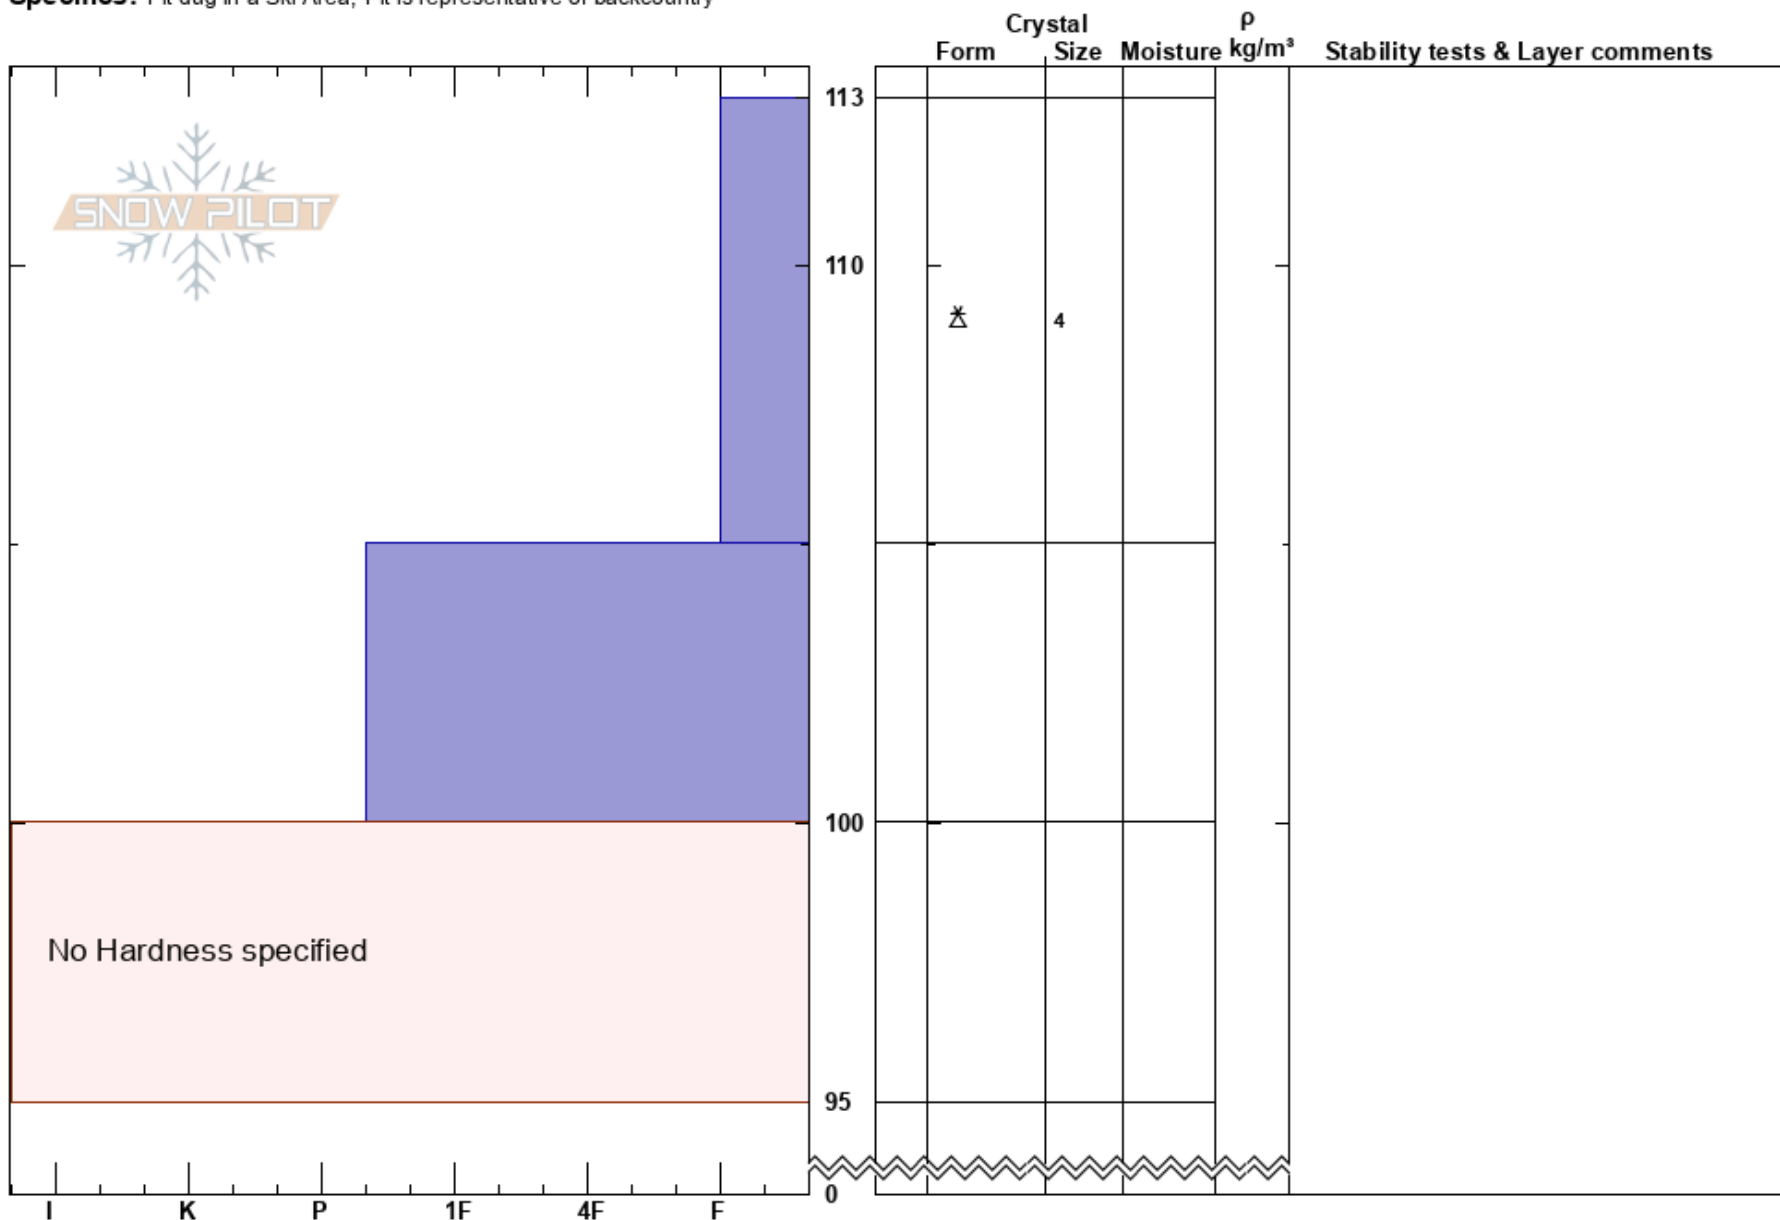

Kartala  
 Rila  
 Bulgaria  
 Elevation: 2097 m  
 Aspect: NE  
 Specifics: Pit dug in a Ski Area; Pit is representative of backcountry

Valentin Balov  
 28/02/2023 - 10:00  
 Co-ord: 42.02557N, 23.35663E  
 Slope Angle: 30°  
 Wind Loading: previous

Stability:  
 Air Temperature: 0°C  
 Sky Cover: BKN  
 Precipitation: NO  
 Wind: SE Light Breeze

HS: 113  
 PF: 30  
 PS: 10

Layer Notes:

Notes: Moist snowpack with stable temperature in depth. Graupel layer laying on ice near the surface.