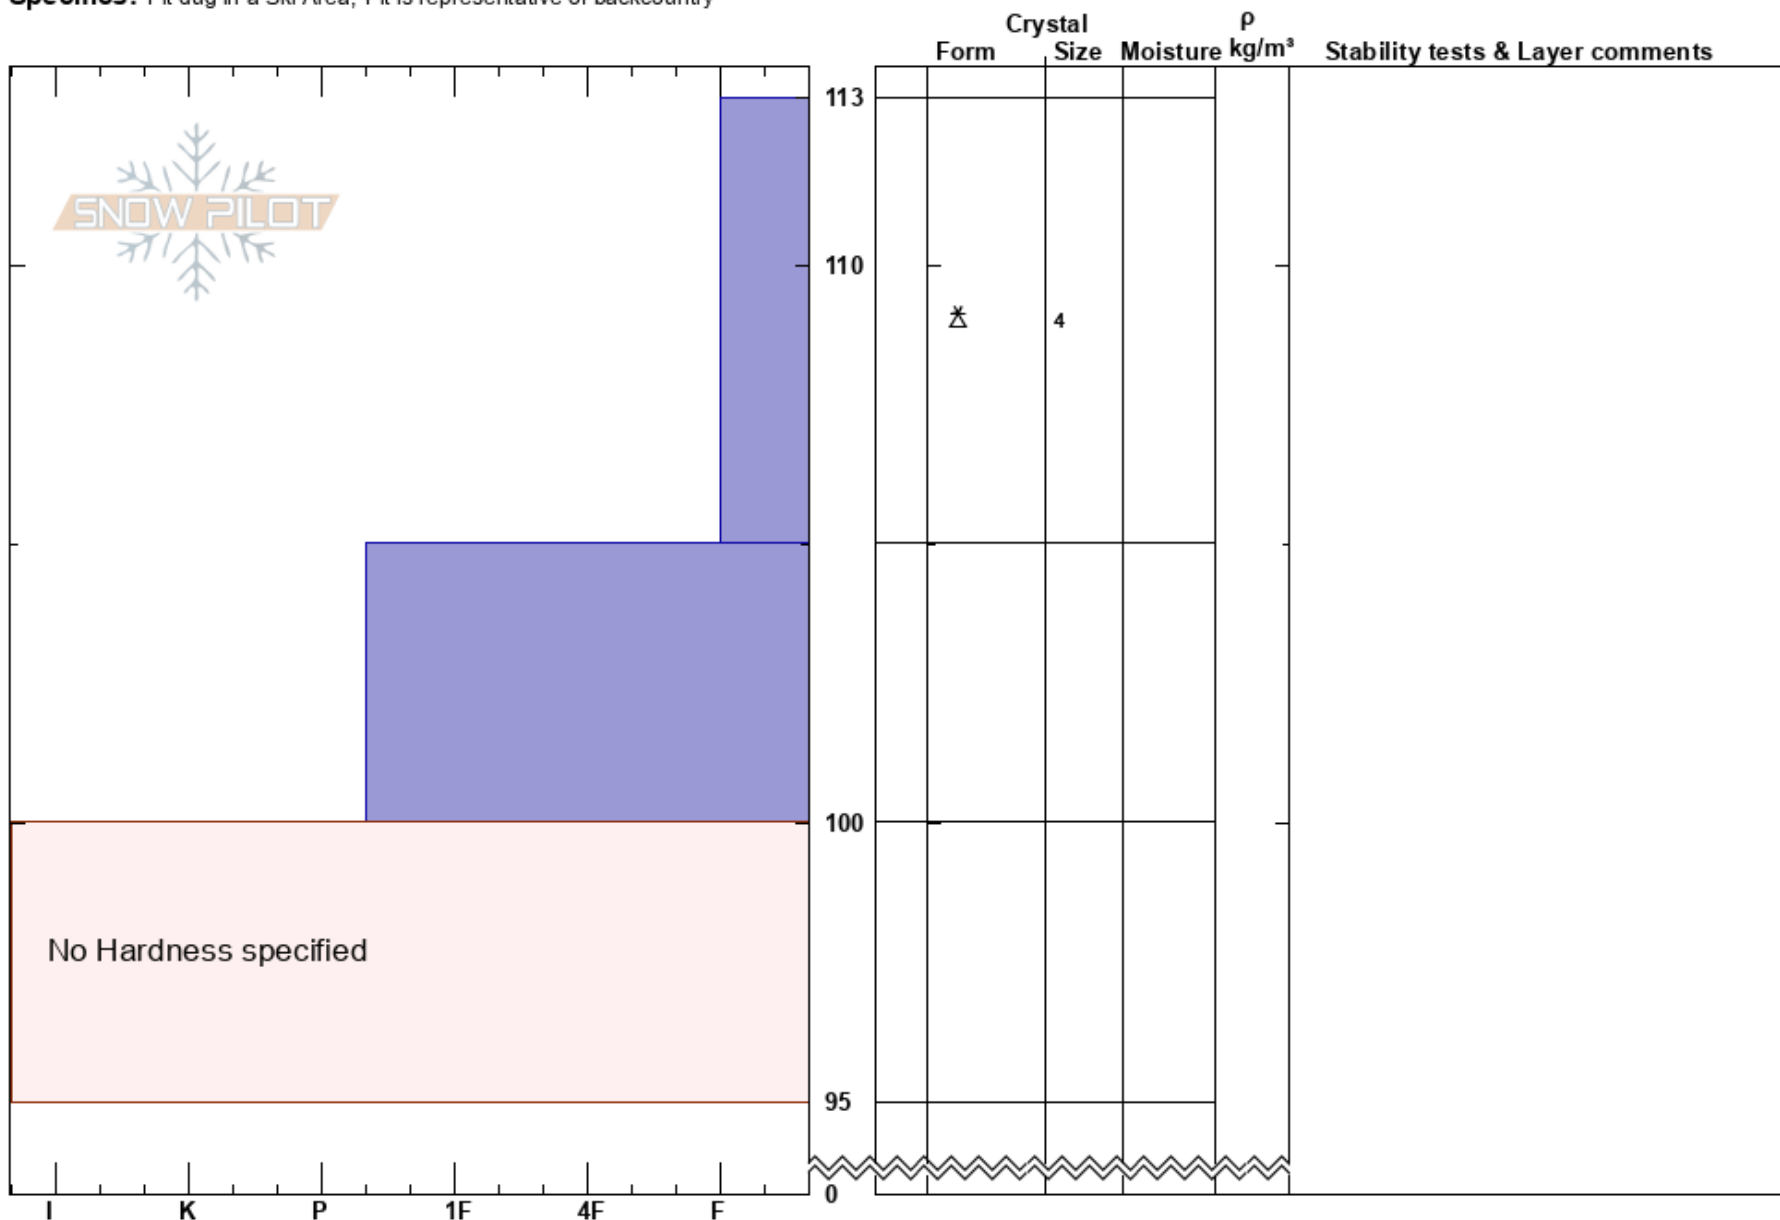

Kartala
 Rila
 Bulgaria
 Elevation: 2097 m
 Aspect: NE
 Specifics: Pit dug in a Ski Area; Pit is representative of backcountry

Valentin Balov
 28/02/2023 - 10:00
 Co-ord: 42.02557N, 23.35663E
 Slope Angle: 30°
 Wind Loading: previous

Stability:
 Air Temperature: 0°C
 Sky Cover: BKN
 Precipitation: NO
 Wind: SE Light Breeze

HS: 113
 PF: 30
 PS: 10

Layer Notes:

Notes: Moist snowpack with stable temperature in depth. Graupel layer laying on ice near the surface.