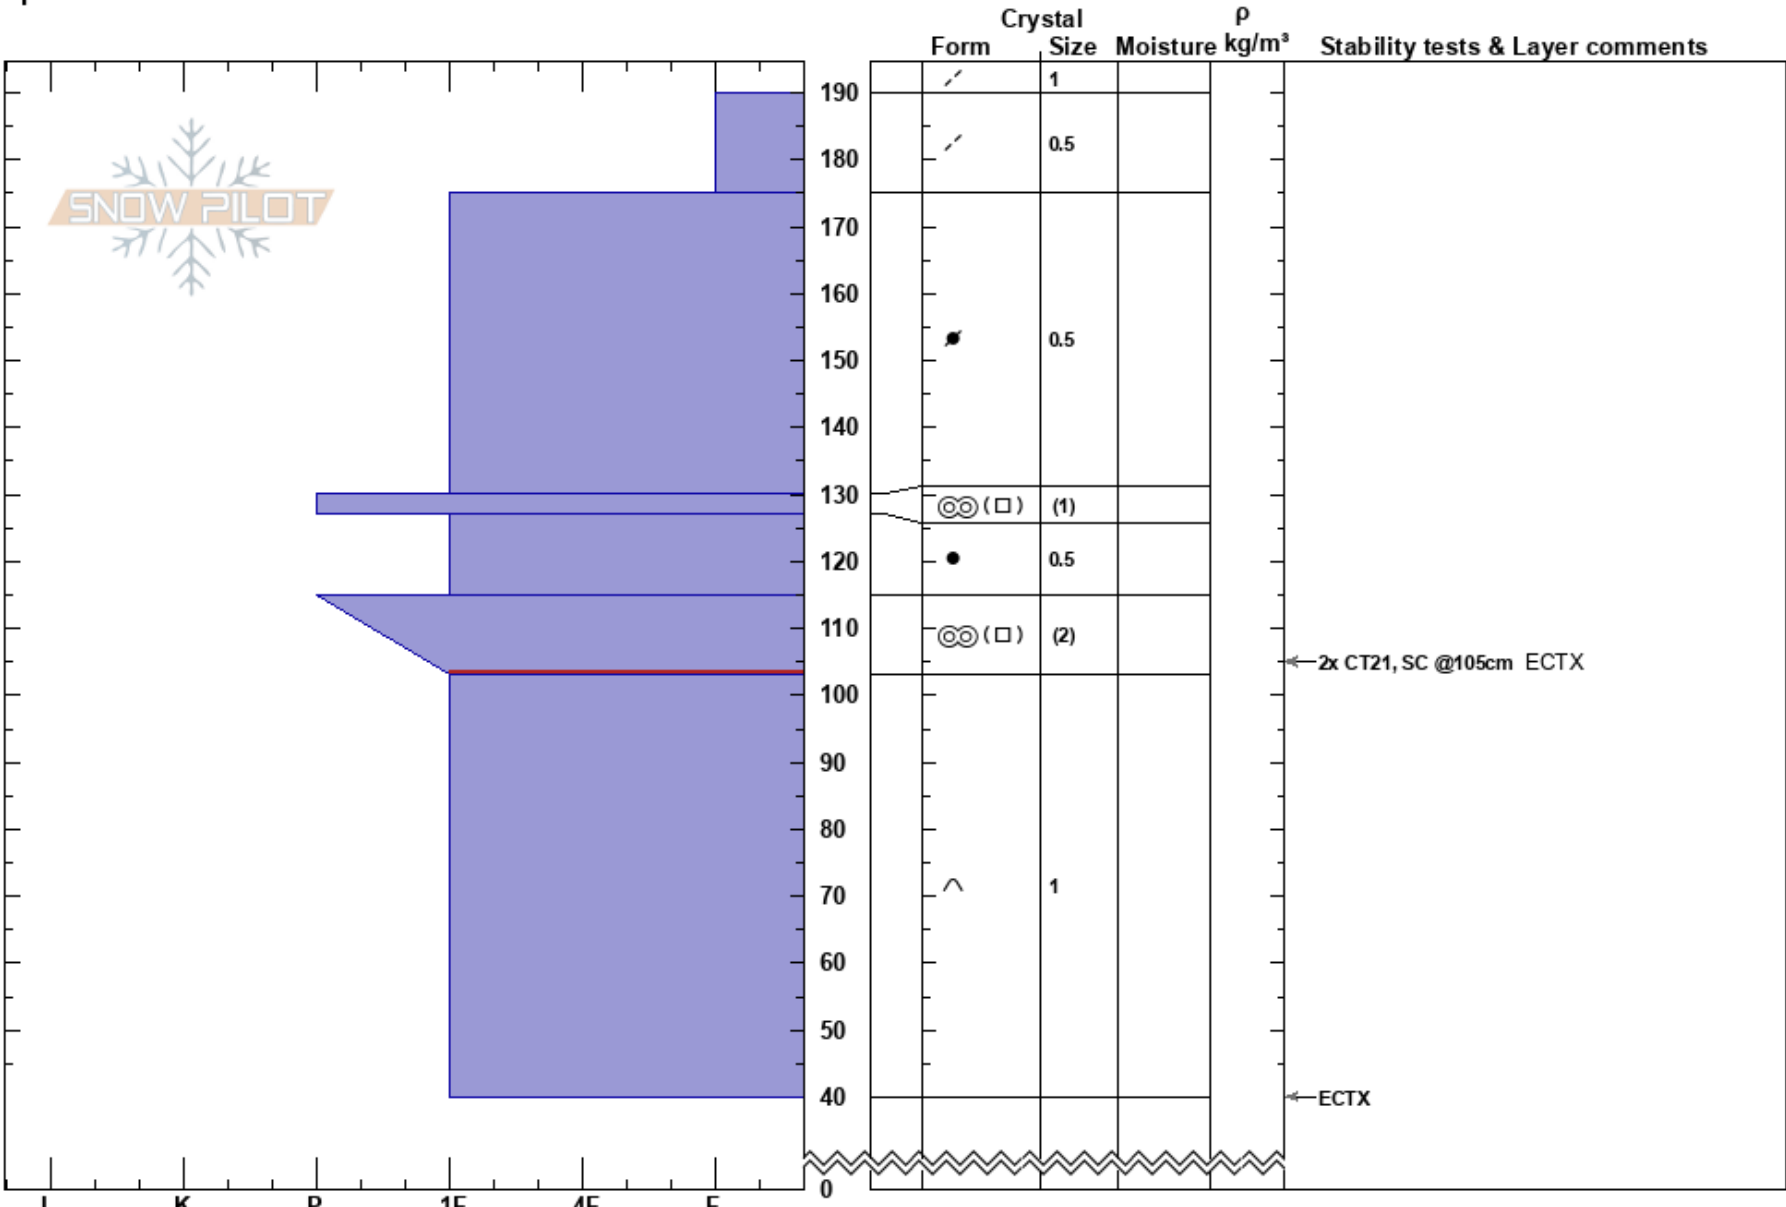

Red Lake Trailhead
 San Juan Range
 CO
 Elevation: 10500 ft
 Aspect: SE
 Specifics:

Rebecca Hodgetts
 02/26/2023 - 12:30pm
 Co-ord: 37.07323N, -106.41804W
 Slope Angle: 30°
 Wind Loading: yes

Stability: **HS: 190**
 Air Temperature: 28°C **PF: 40** 115-103cm: Problematic layer
 Sky Cover: OVC **PS: 10**
 Precipitation: NO
 Wind: SW Moderate