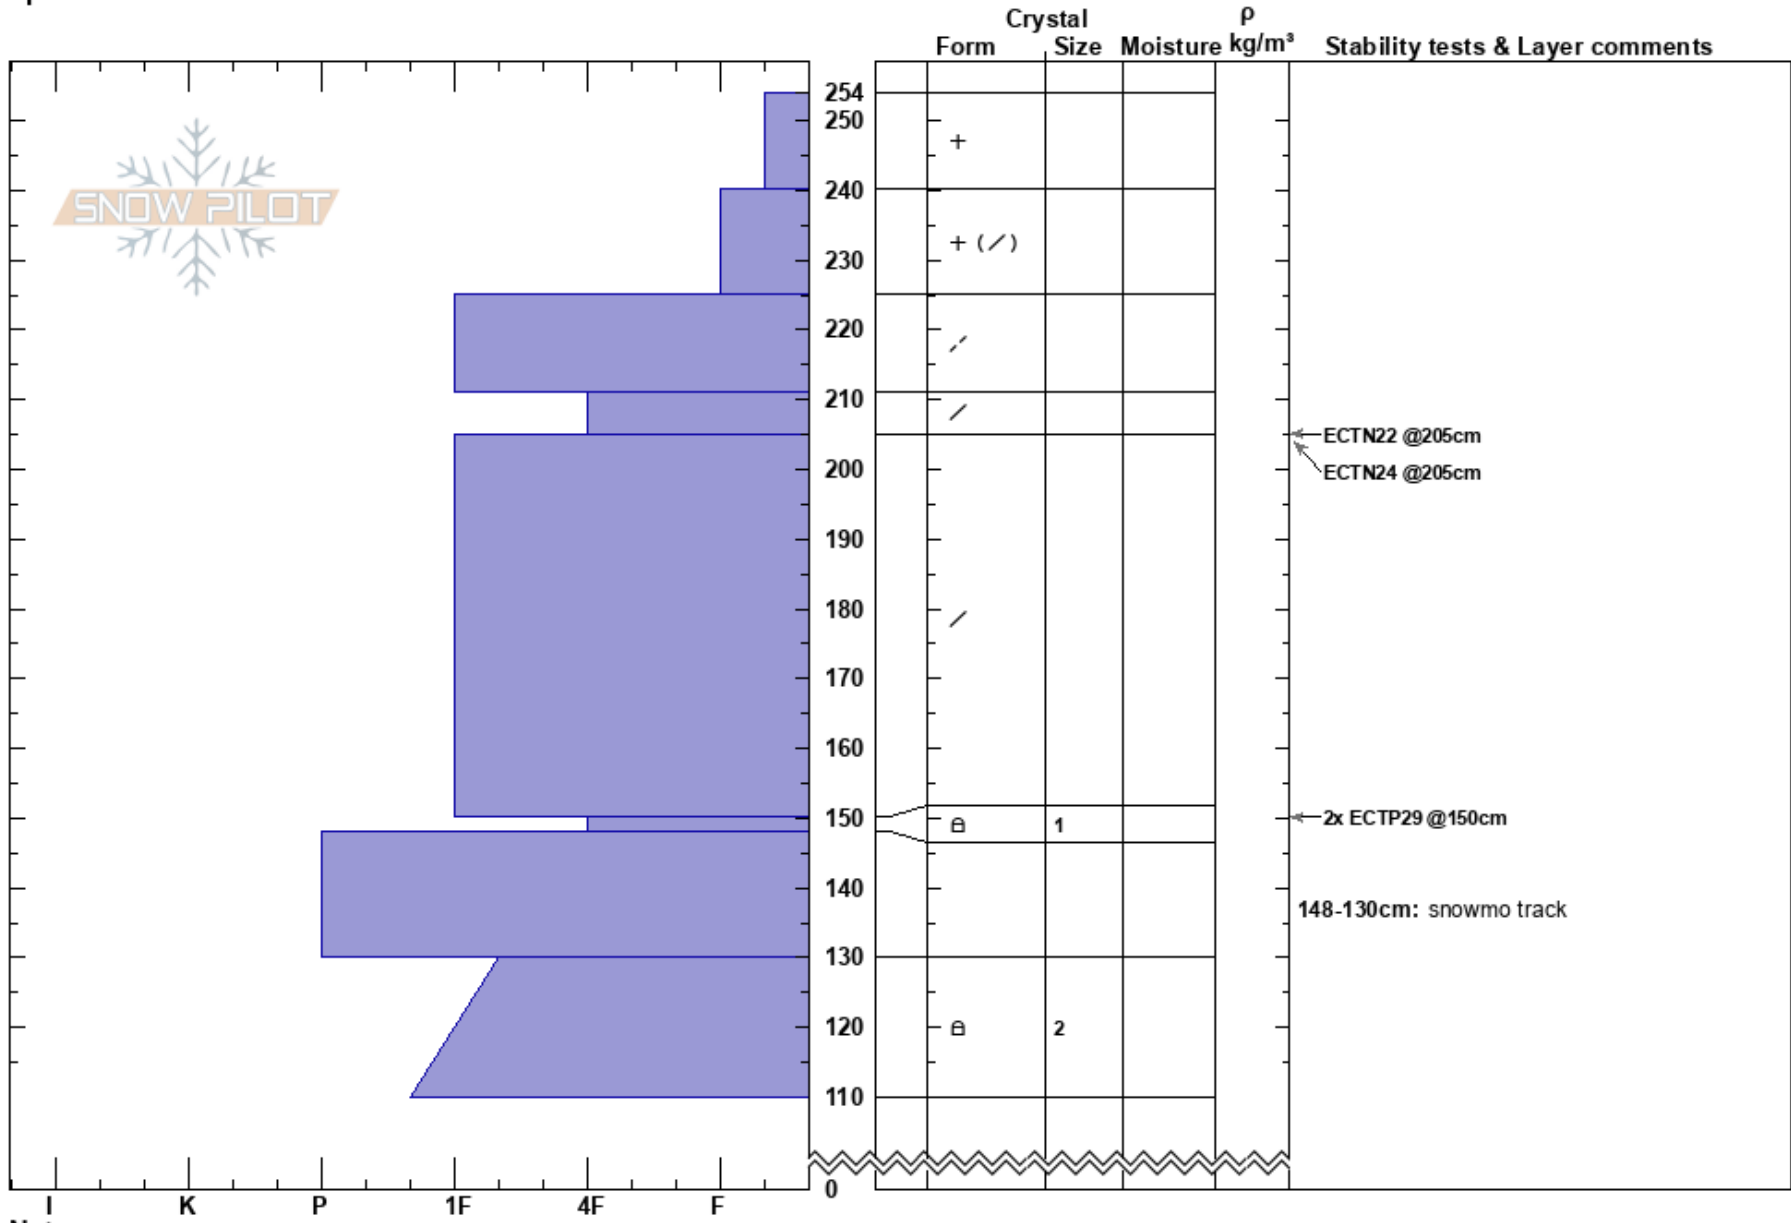

ScotchBonnet-Rastas
 Cooke City
 MT
 Elevation: 9669 ft
 Aspect: 200°
 Specifics:

Alex Marienthal
 02/27/2023 - 12:00pm
 Co-ord: 45.06961N, -109.94472W
 Slope Angle: 28°
 Wind Loading: no

Stability: Fair
 Air Temperature:
 Sky Cover: OVC
 Precipitation: S-1
 Wind: SW Moderate

HS:254
 254-240cm: Problematic layer
 148-130cm: snowmo track

Notes: