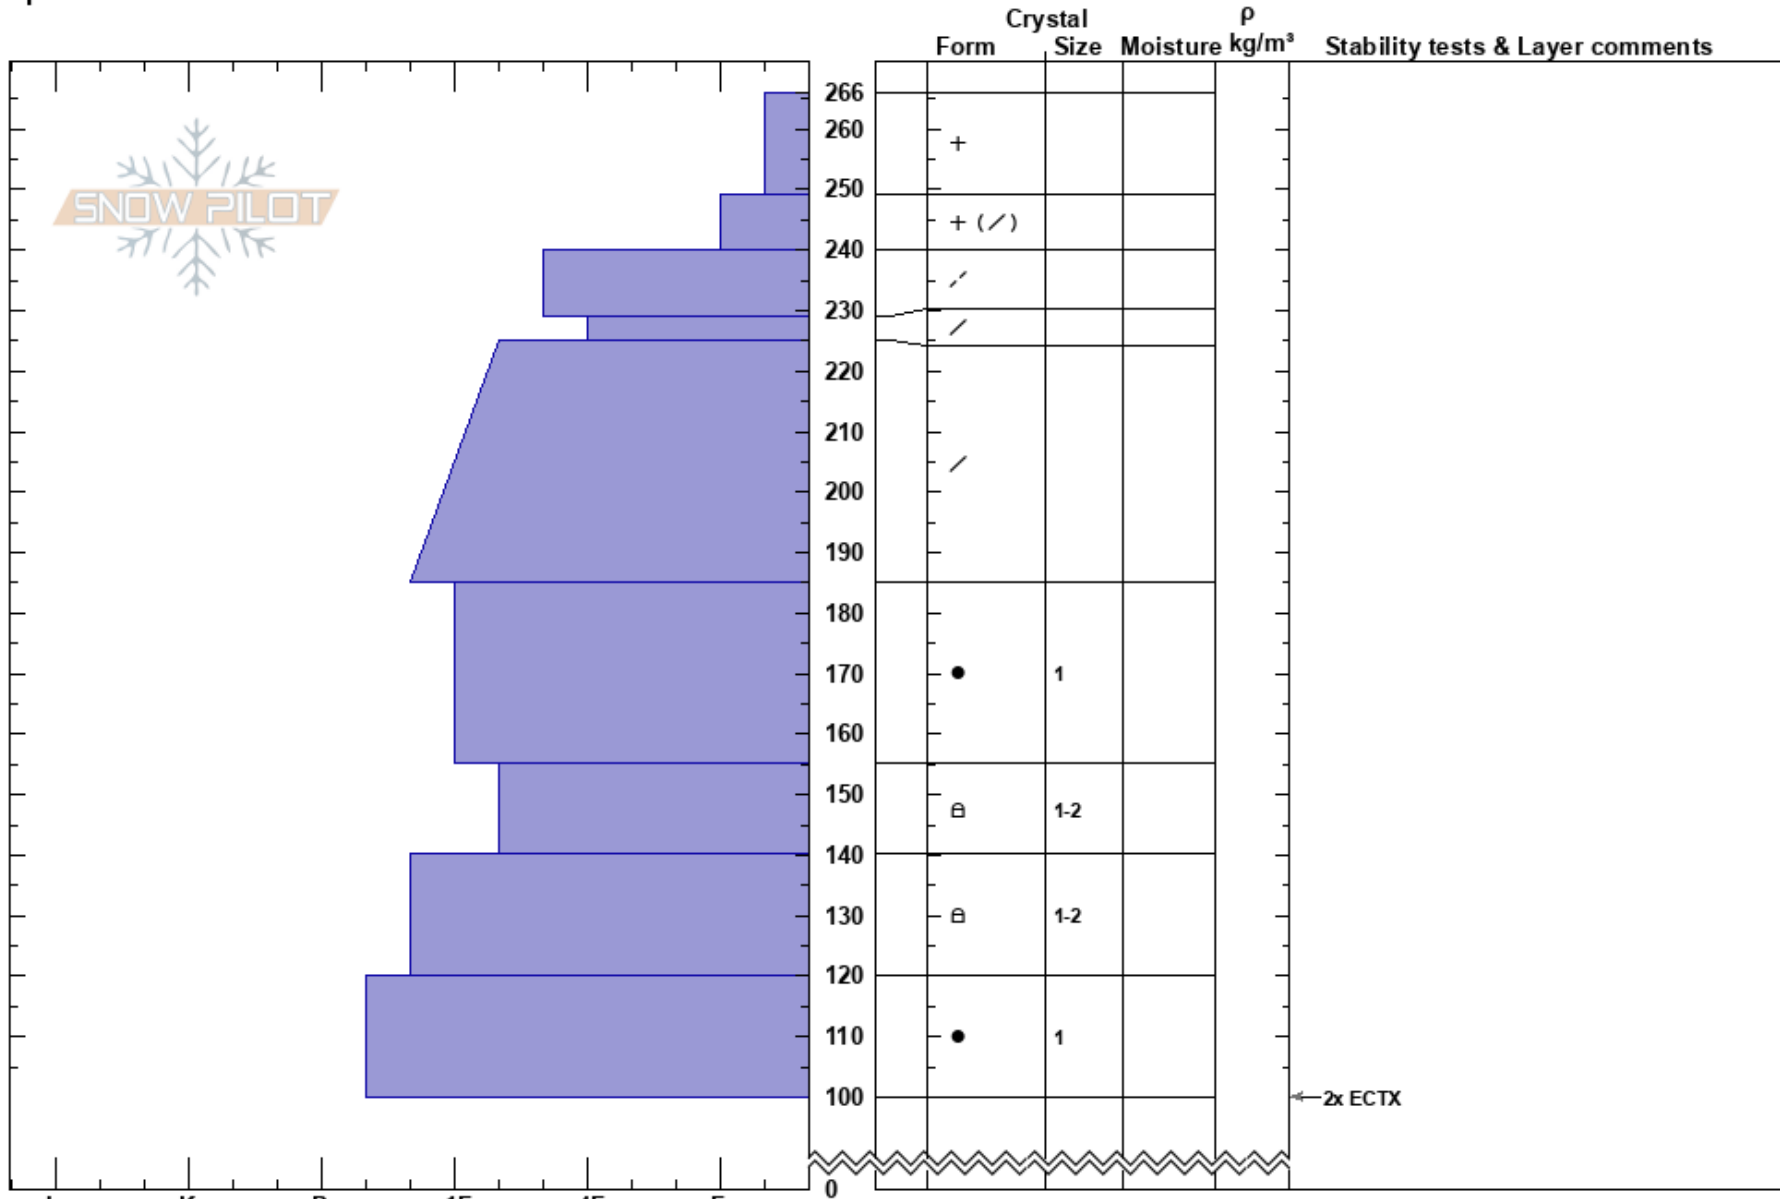

Henderson-Almost Died
 Cooke City
 MT
 Elevation: 9569 ft
 Aspect: 60°
 Specifics:

Alex Marienthal
 02/27/2023 - 10:50am
 Co-ord: 45.05086N, -109.93334W
 Slope Angle: 23°
 Wind Loading: previous

Stability: Fair
 Air Temperature:
 Sky Cover: OVC
 Precipitation: S-1
 Wind: Calm

HS:266
 PF: 65

Layer Notes:

Notes: