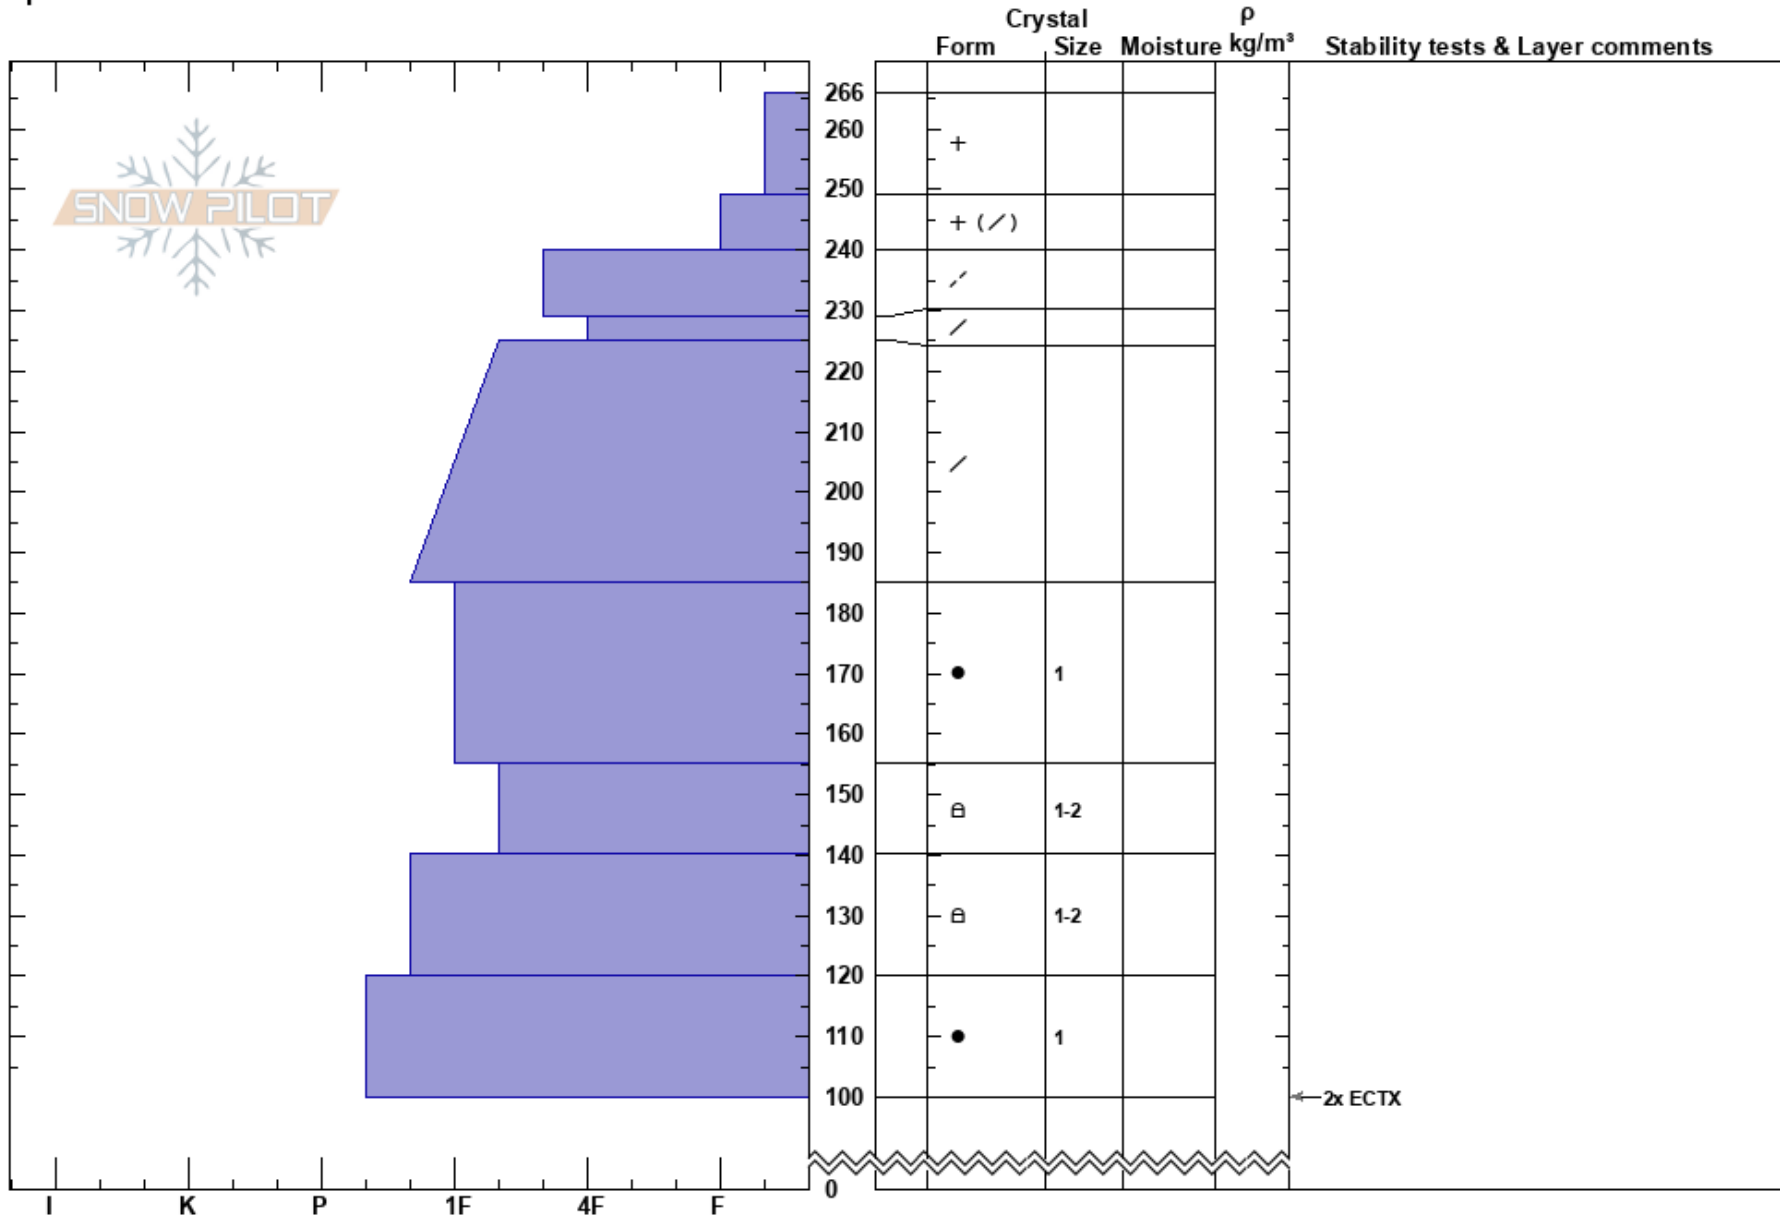

Henderson-Almost Died
 Cooke City
 MT
 Elevation: 9569 ft
 Aspect: 60°
 Specifics:

Alex Marienthal
 02/27/2023 - 10:50am
 Co-ord: 45.05086N, -109.93334W
 Slope Angle: 23°
 Wind Loading: previous

Stability: Fair
 Air Temperature:
 Sky Cover: OVC
 Precipitation: S-1
 Wind: Calm

HS:266
 PF: 65

Layer Notes:

Notes: