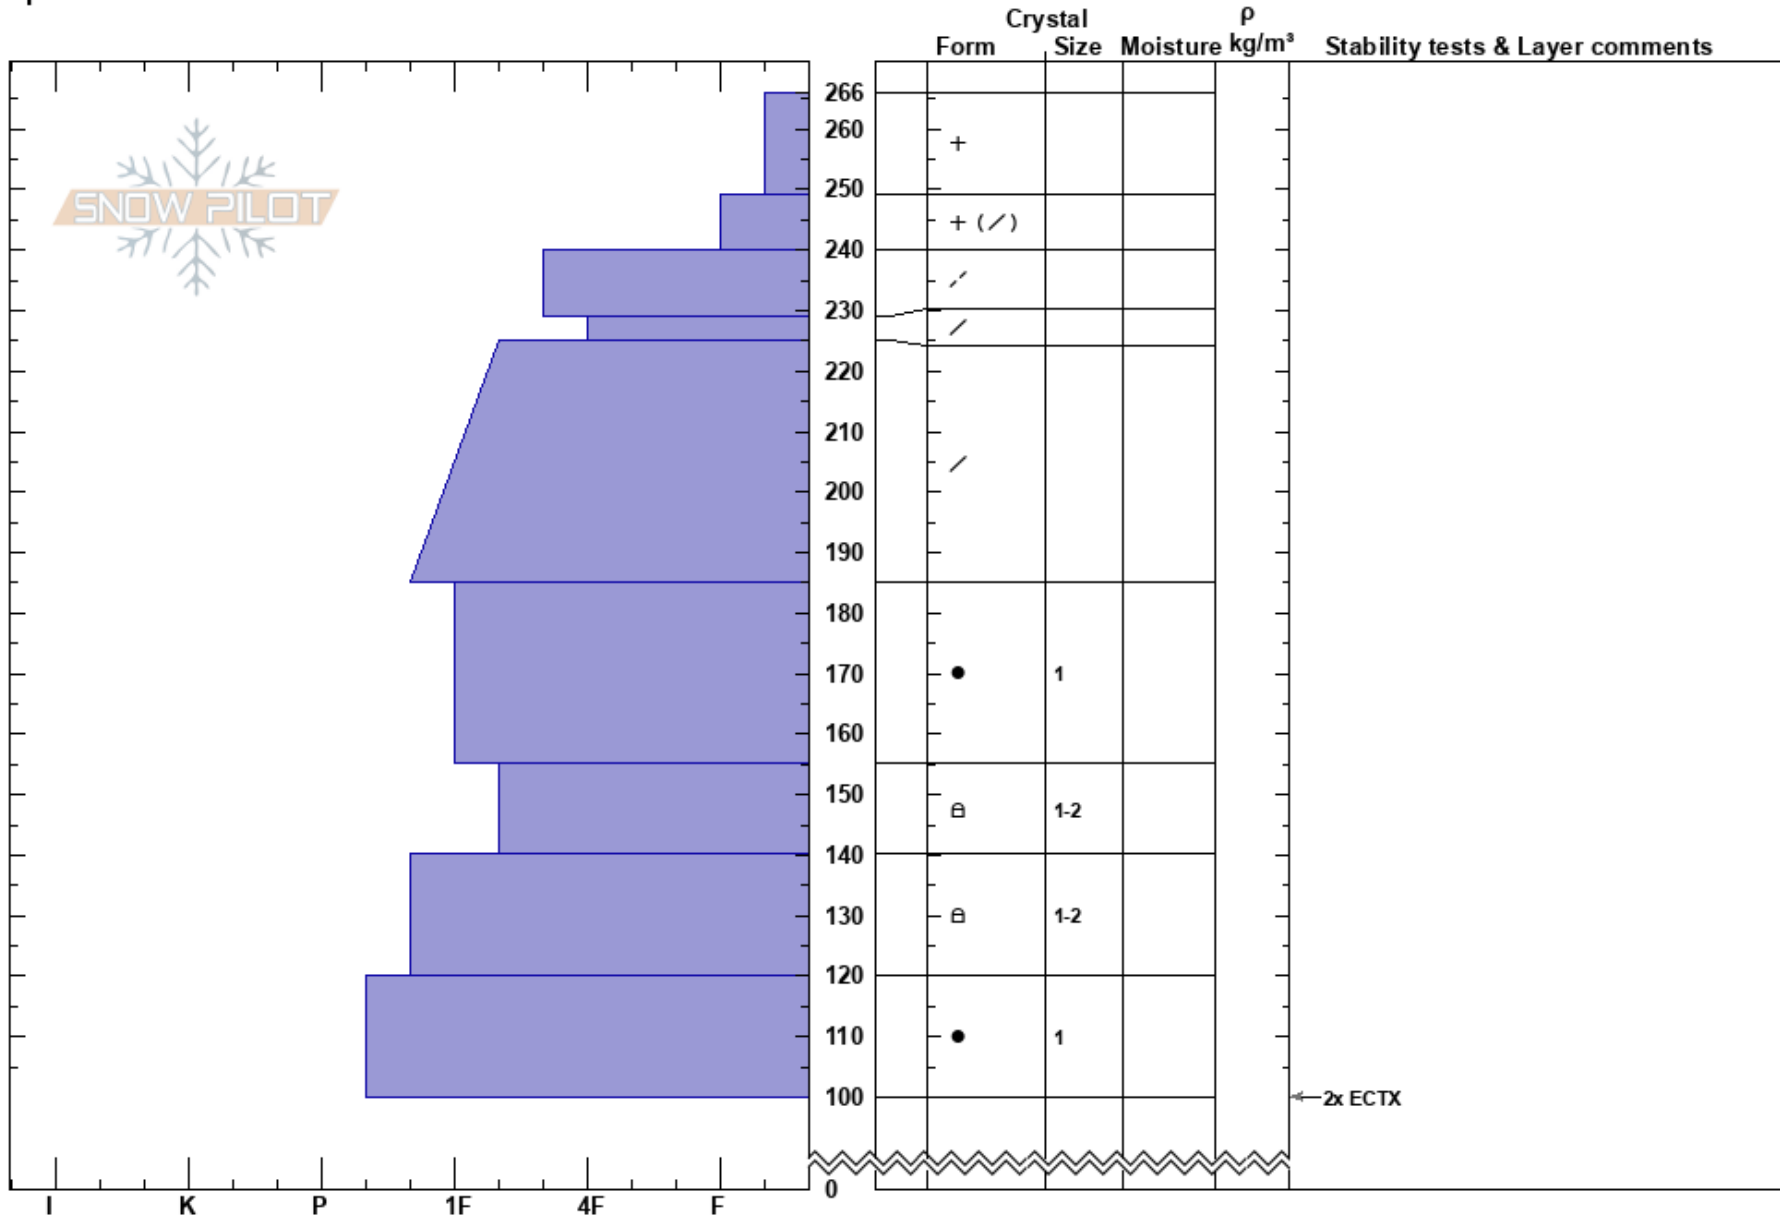

Henderson-Almost Died
 Cooke City
 MT
 Elevation: 9569 ft
 Aspect: 60°
 Specifics:

Alex Marienthal
 02/27/2023 - 10:50am
 Co-ord: 45.05086N, -109.93334W
 Slope Angle: 23°
 Wind Loading: previous

Stability: Fair
 Air Temperature:
 Sky Cover: OVC
 Precipitation: S-1
 Wind: Calm

HS:266
 PF: 65

Layer Notes:

← 2x ECTX

Notes: