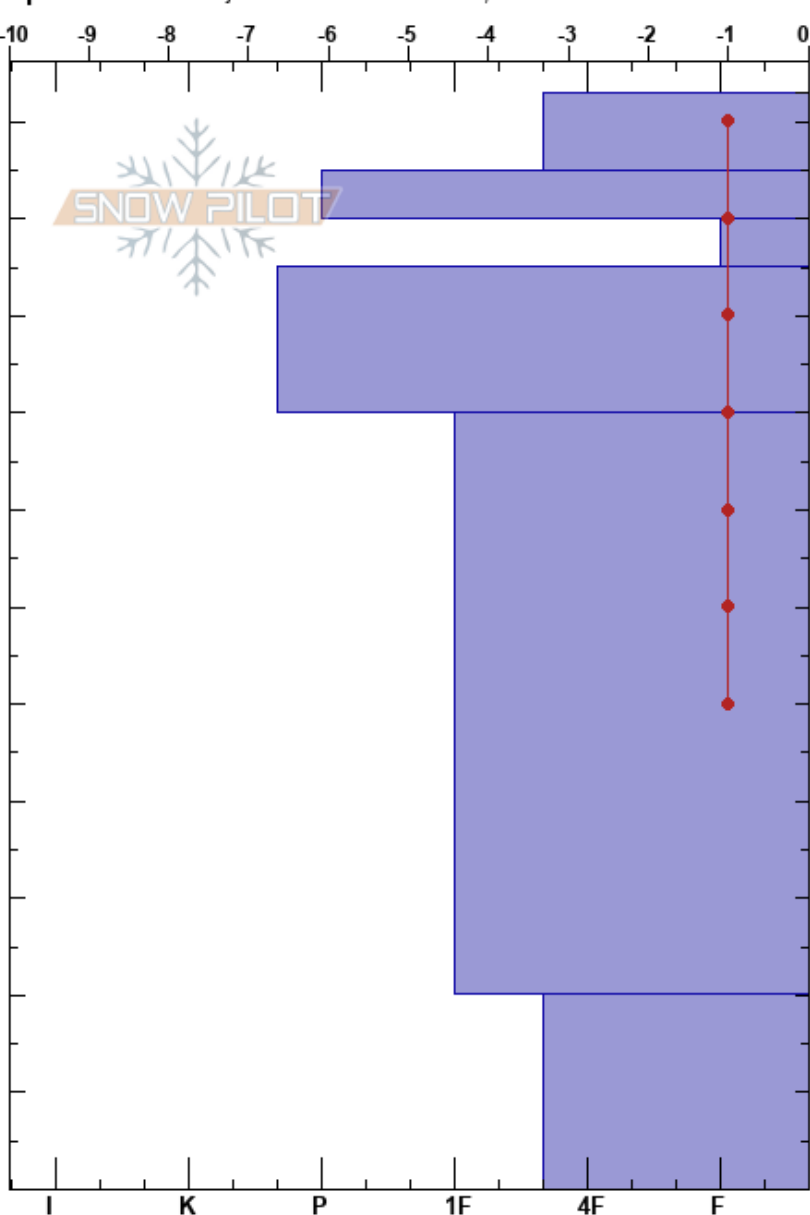

Kartala  
 Rila  
 Bulgaria  
 Elevation: 2097 m  
 Aspect: NE  
 Specifics: Pit is adjacent to avalanche: other;

Valentin Balov  
 28/02/2023 - 10:00  
 Co-ord: 42.02557N, 23.35663E  
 Slope Angle: 30°  
 Wind Loading: previous

Stability:  
 Air Temperature: 0°C  
 Sky Cover: BKN  
 Precipitation: NO  
 Wind: SE Light Breeze

HS: 113  
 PF: 30  
 PS: 10  
 113-105cm: Problematic layer

Form	Crystal		$\rho$ kg/m <sup>3</sup>	Stability tests & Layer comments
	Size	Moisture		
• (•)	(4)	M		
■				
○				
○				
□				

**Notes:** Moist snowpack. Large grain layer (over 3mm) laying on ice.