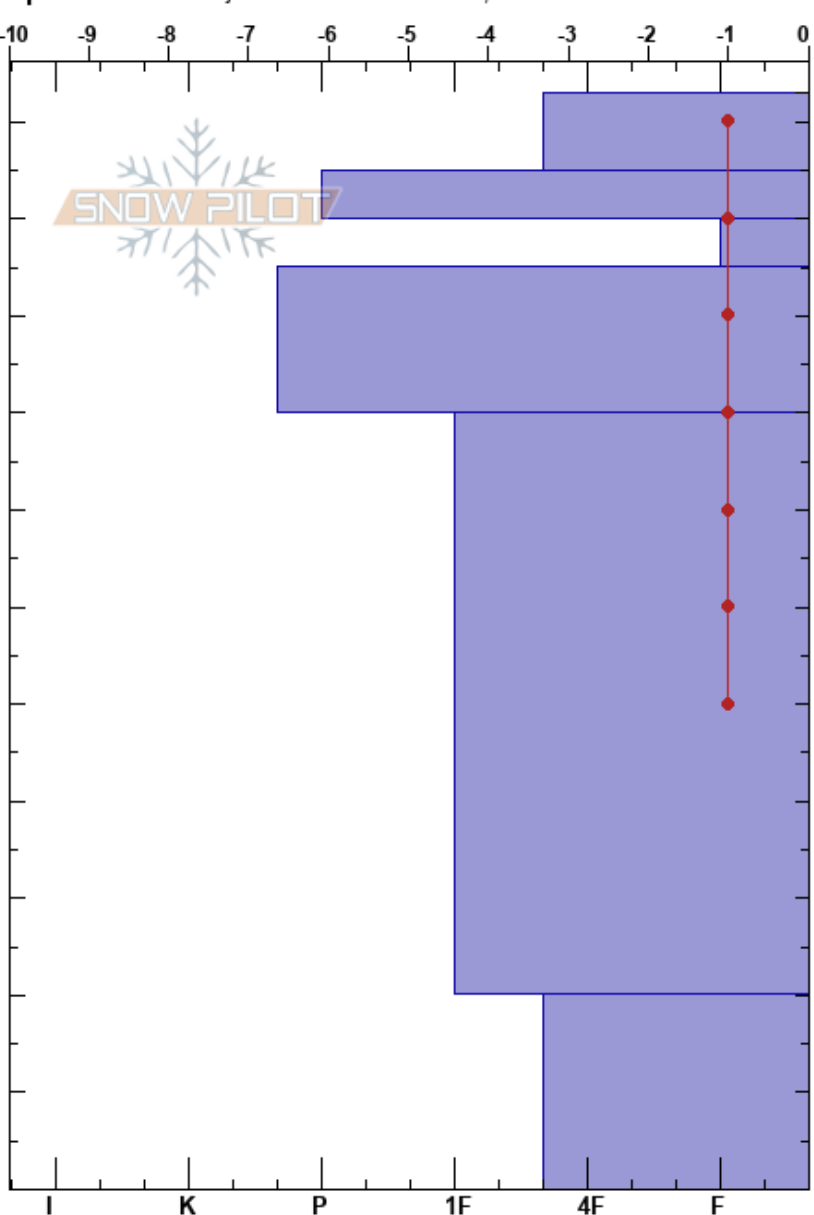

Kartala
 Rila
 Bulgaria
 Elevation: 2097 m
 Aspect: NE
 Specifics: Pit is adjacent to avalanche: other;

Valentin Balov
 28/02/2023 - 10:00
 Co-ord: 42.02557N, 23.35663E
 Slope Angle: 30°
 Wind Loading: previous

Stability:
 Air Temperature: 0°C
 Sky Cover: BKN
 Precipitation: NO
 Wind: SE Light Breeze

HS: 113
 PF: 30
 PS: 10
 113-105cm: Problematic layer

Depth (cm)	Crystal		Moisture	ρ kg/m ³	Stability tests & Layer comments
	Form	Size			
113					
110	• (•)	(4)	M		
100	■				
90					
80	○				
70					
60					
50	○				
40					
30					
20					
10	□				
0					

Notes: Moist snowpack. Large grain layer (over 3mm) laying on ice.