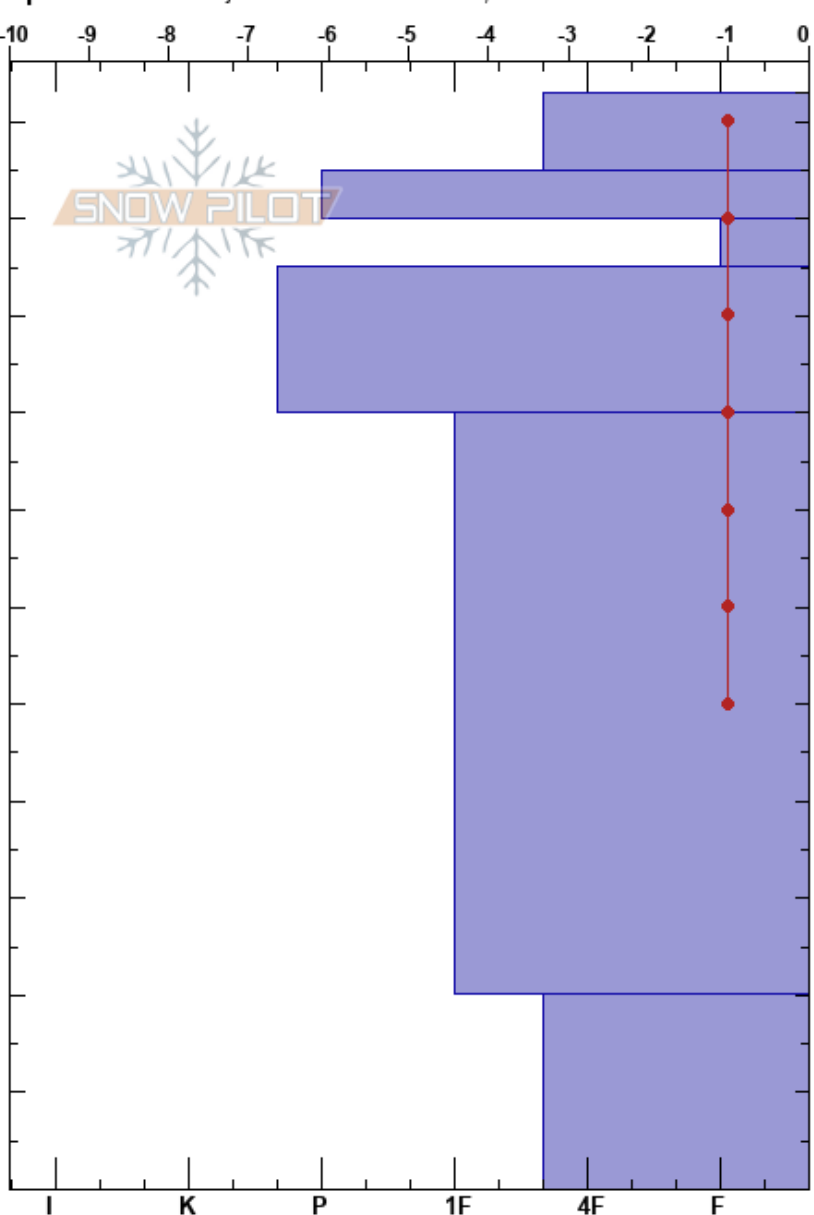

Kartala
 Rila
 Bulgaria
 Elevation: 2097 m
 Aspect: NE
 Specifics: Pit is adjacent to avalanche: other;

Valentin Balov
 28/02/2023 - 10:00
 Co-ord: 42.02557N, 23.35663E
 Slope Angle: 30°
 Wind Loading: previous

Stability:
 Air Temperature: 0°C
 Sky Cover: BKN
 Precipitation: NO
 Wind: SE Light Breeze

HS: 113
 PF: 30
 PS: 10
 113-105cm: Problematic layer

Form	Crystal		ρ kg/m ³	Stability tests & Layer comments
	Size	Moisture		
● (●)	(4)	M		
■				
○				
○				
□				

Notes: Moist snowpack. Large grain layer (over 3mm) laying on ice.