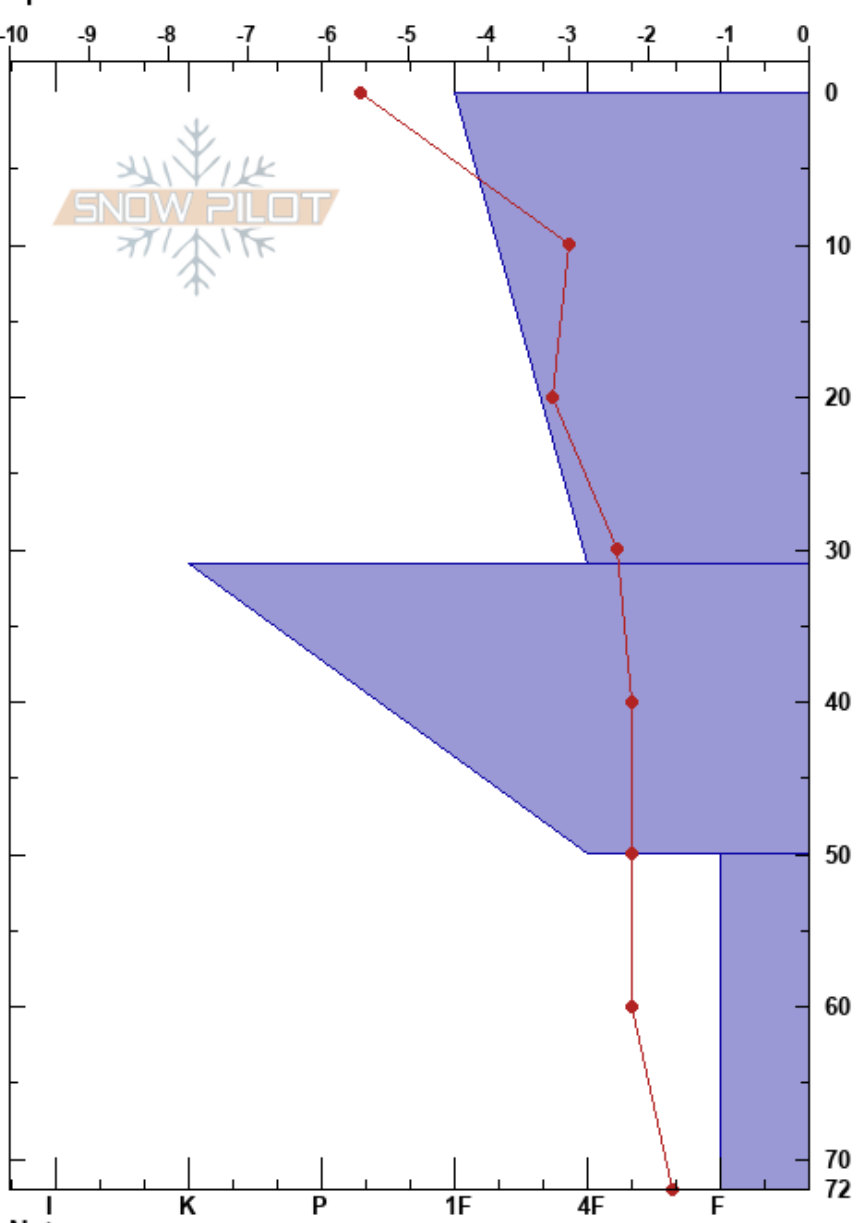

Kungsled 28 feb 2023
 Västra Vindelfjällen
 Sweden
 Elevation: 779 m
 Aspect: 280°
 Specifics:

Mojo Andersson
 28/02/2023 - 12:30
 Co-ord: 65.84862N, 15.09276E
 Slope Angle: 27°
 Wind Loading: yes

Stability: **HS:72**
 Air Temperature: -4.9°C
 Sky Cover: BKN
 Precipitation: NO
 Wind: W Strong
 Layer Notes:
 31-50cm: laminerade

Form	Crystal		Moisture	ρ kg/m ³	Stability tests & Layer comments
	Size				
					←ECTP2@31cm på skare fc 0.5
	⊙				31-50cm: laminerade
	□				

Notes: