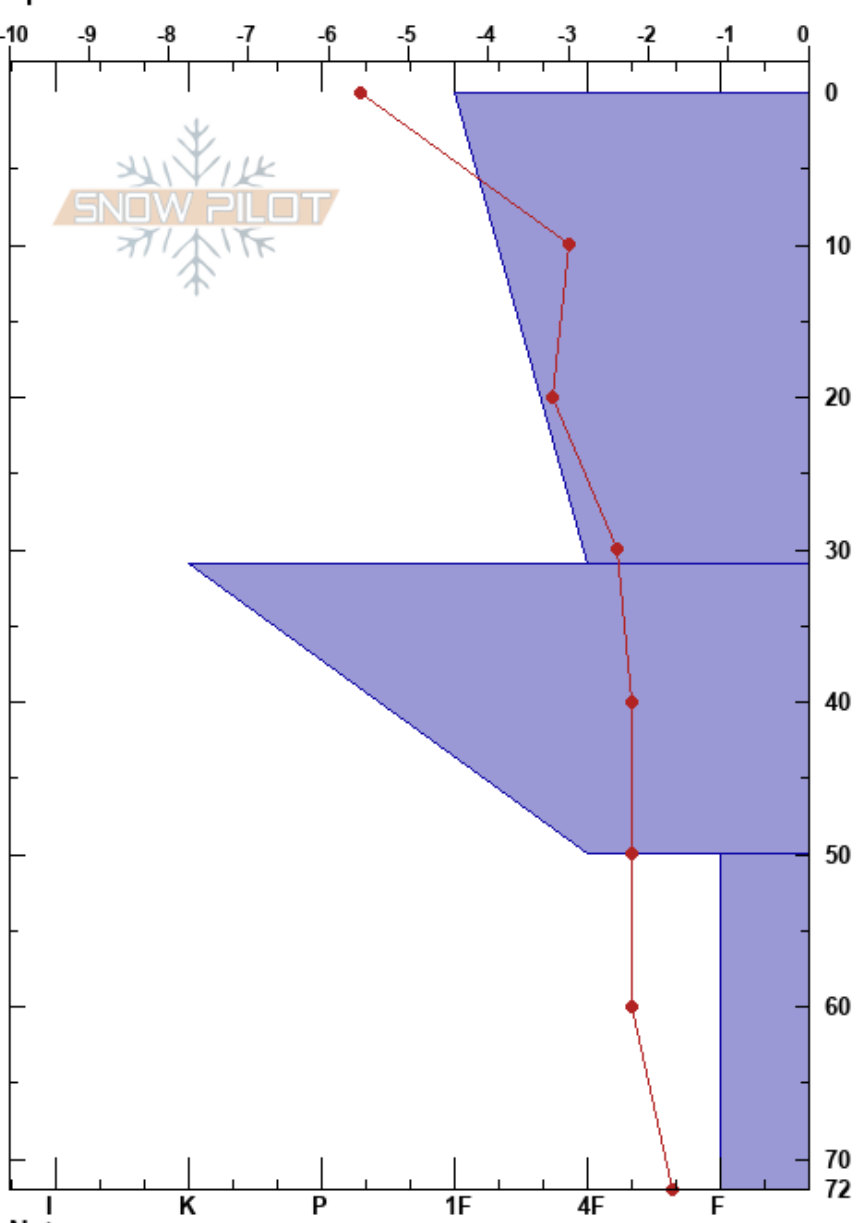

Kungsled 28 feb
 Västra Vindelfjällen
 Sweden
 Elevation: 779 m
 Aspect: 280°
 Specifics:

Mojo Andersson
 28/02/2023 - 12:30
 Co-ord: 65.84862N, 15.09276E
 Slope Angle: 29°
 Wind Loading:

Stability: **HS:72**
 Air Temperature: -4.9°C
 Sky Cover: BKN
 Precipitation: NO
 Wind: W Strong
 Layer Notes:
 31-50cm: laminerade

Form	Crystal		Moisture	ρ kg/m ³	Stability tests & Layer comments
	Size	Size			
					←ECTP2@31cm på skare fc 0.5
	⊙				31-50cm: laminerade
	□				

Notes: