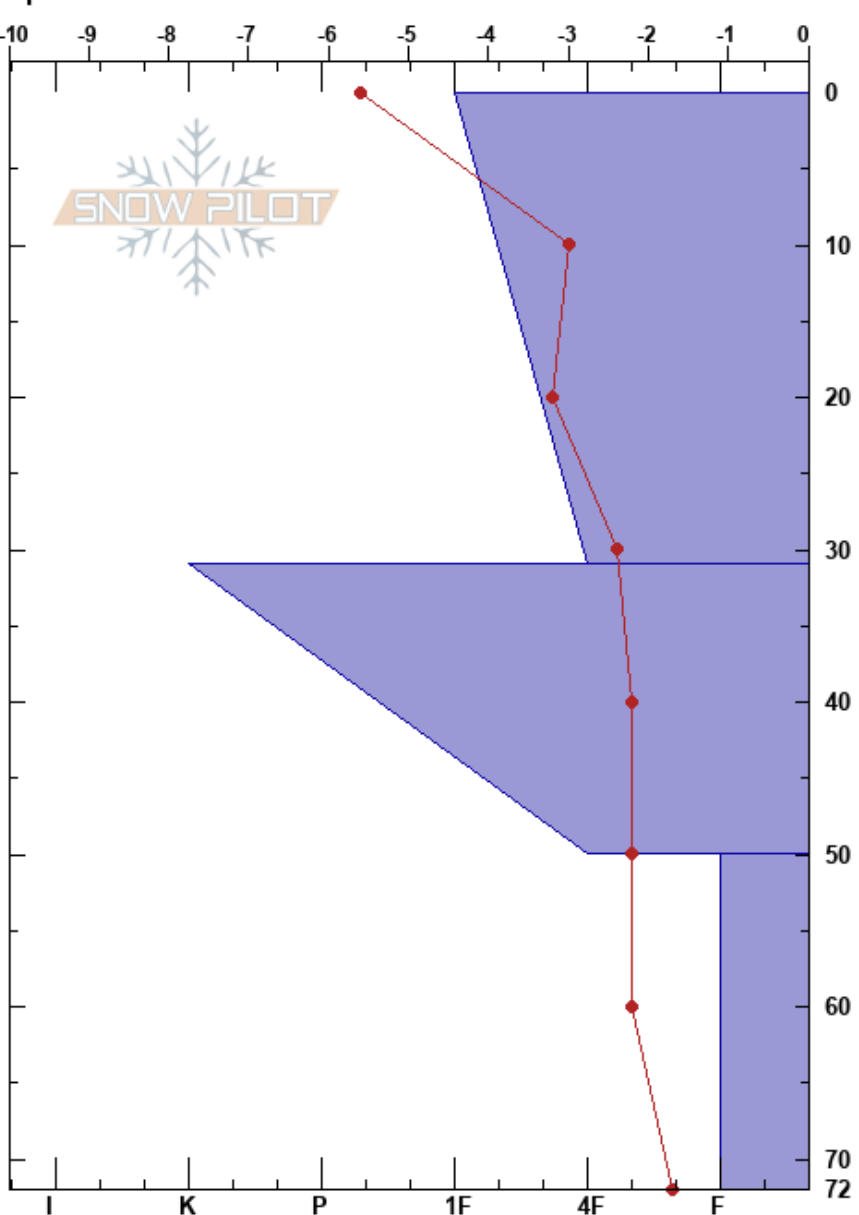

Kungsled 28 feb  
 Västra Vindelfjällen  
 Sweden  
 Elevation: 779 m  
 Aspect: 280°  
 Specifics:

Mojo Andersson  
 28/02/2023 - 12:30  
 Co-ord: 65.84862N, 15.09276E  
 Slope Angle: 29°  
 Wind Loading:

Stability: **HS:72**  
 Air Temperature: -4.9°C  
 Sky Cover: BKN  
 Precipitation: NO  
 Wind: W Strong  
 Layer Notes:  
 31-50cm: laminerade

Form	Crystal		Moisture	$\rho$ kg/m <sup>3</sup>	Stability tests & Layer comments
	Size	Size			
					←ECTP2@31cm på skare fc 0.5
	⊙				31-50cm: laminerade
	□				