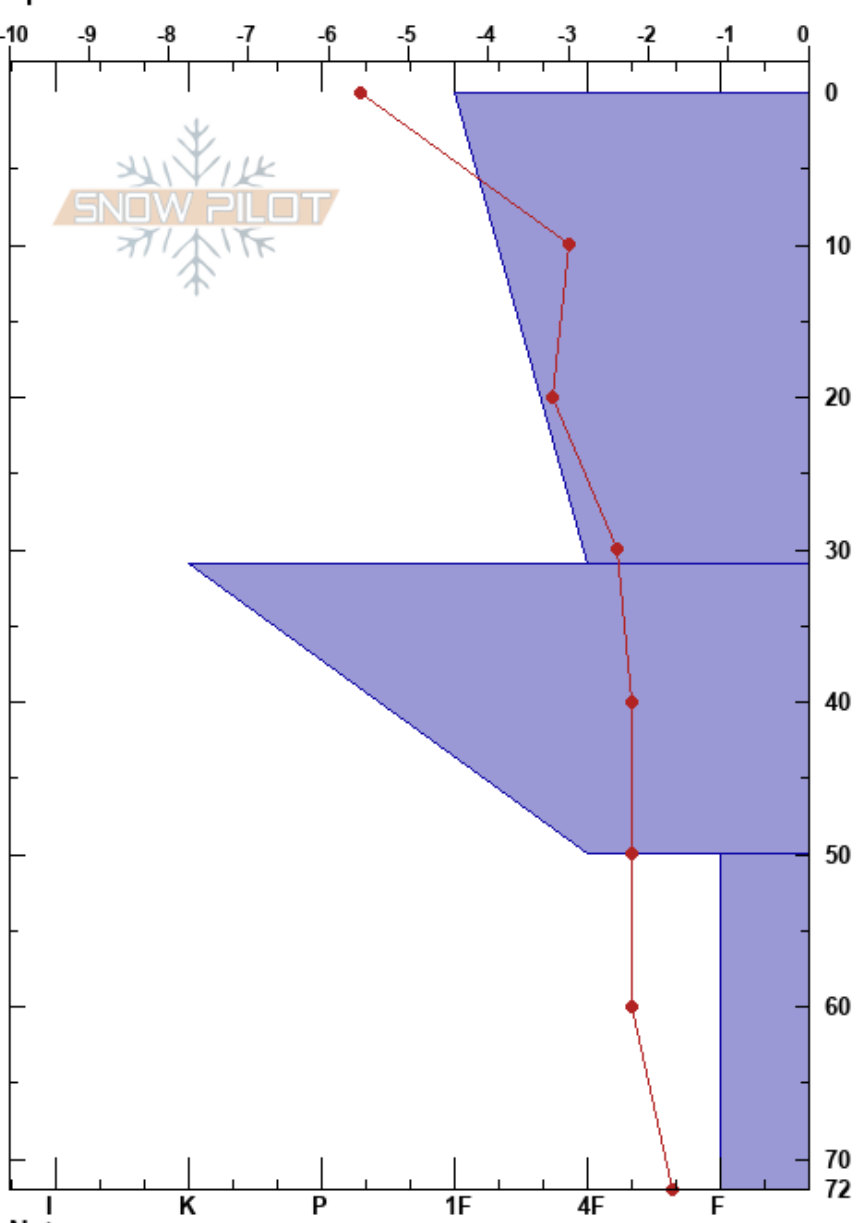

Kungsled 28 feb  
 Västra Vindelfjällen  
 Sweden  
 Elevation: 779 m  
 Aspect: 280°  
 Specifics:

Mojo Andersson  
 28/02/2023 - 12:30  
 Co-ord: 65.84862N, 15.09276E  
 Slope Angle: 29°  
 Wind Loading:

Stability: **HS:72**  
 Air Temperature: -4.9°C  
 Sky Cover: BKN  
 Precipitation: NO  
 Wind: W Strong  
 Layer Notes:  
 31-50cm: laminerade

Form	Crystal		Moisture	$\rho$ kg/m <sup>3</sup>	Stability tests & Layer comments
	Size	Size			
					←ECTP2@31cm på skare fc 0.5
	⊙				31-50cm: laminerade
	□				