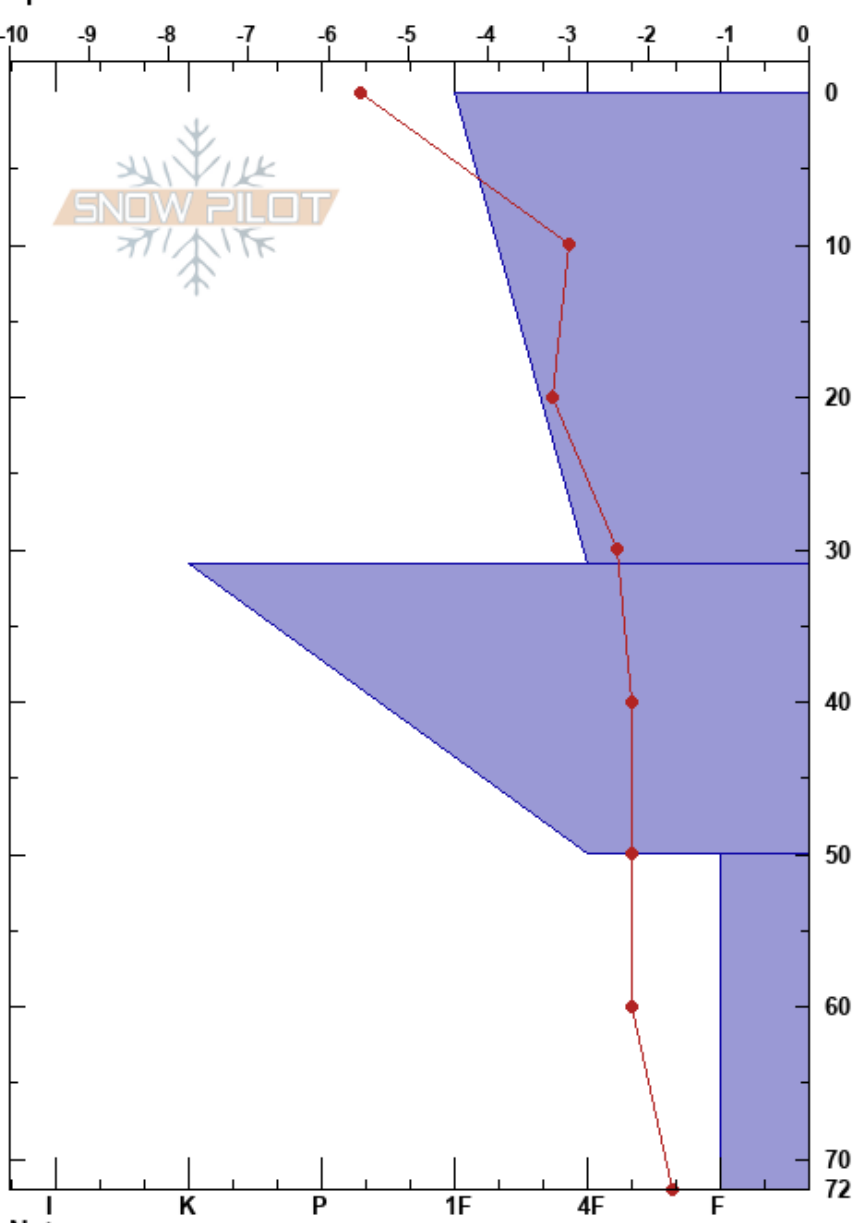

Kungsled 28 feb  
 Västra Vindelfjällen  
 Sweden  
 Elevation: 779 m  
 Aspect: 280°  
 Specifics:

Mojo Andersson  
 28/02/2023 - 12:30  
 Co-ord: 65.84862N, 15.09276E  
 Slope Angle: 29°  
 Wind Loading:

Stability: **HS:72**  
 Air Temperature: -4.9°C  
 Sky Cover: BKN  
 Precipitation: NO  
 Wind: W Strong  
 Layer Notes:  
 31-50cm: laminerade

Form	Crystal		Moisture	$\rho$ kg/m <sup>3</sup>	Stability tests & Layer comments
	Size	Size			
					←ECTP2@31cm på skare fc 0.5
	⊗				31-50cm: laminerade
	□				