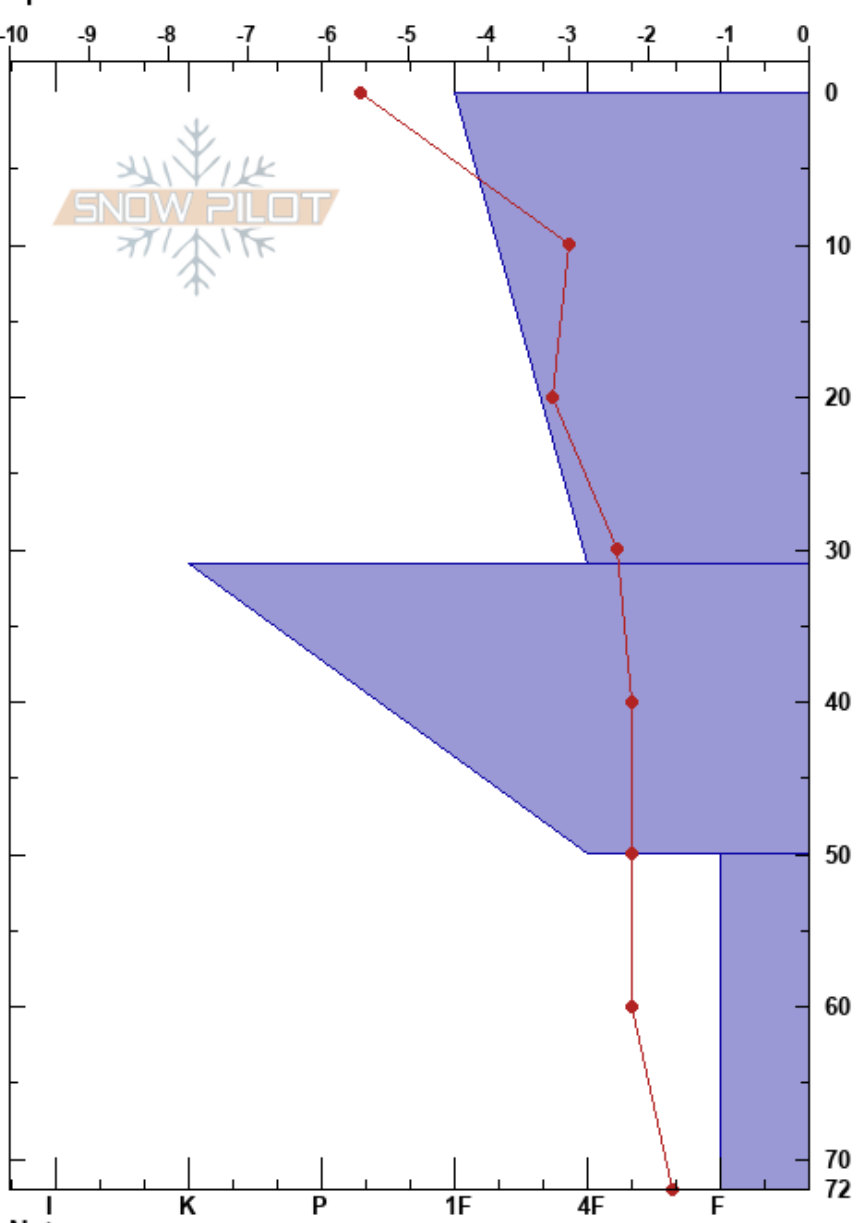

Kungsled 28 feb
 Västra Vindelfjällen
 Sweden
 Elevation: 779 m
 Aspect: 280°
 Specifics:

Mojo Andersson
 28/02/2023 - 12:30
 Co-ord: 65.84862N, 15.09276E
 Slope Angle: 29°
 Wind Loading:

Stability: **HS:72**
 Air Temperature: -4.9°C
 Sky Cover: BKN
 Precipitation: NO
 Wind: W Strong
 Layer Notes:
 31-50cm: laminerade

Form	Crystal		Moisture	ρ kg/m ³	Stability tests & Layer comments
	Size				
					←ECTP2@31cm på skare fc 0.5
	⊙				31-50cm: laminerade
	□				

Notes: