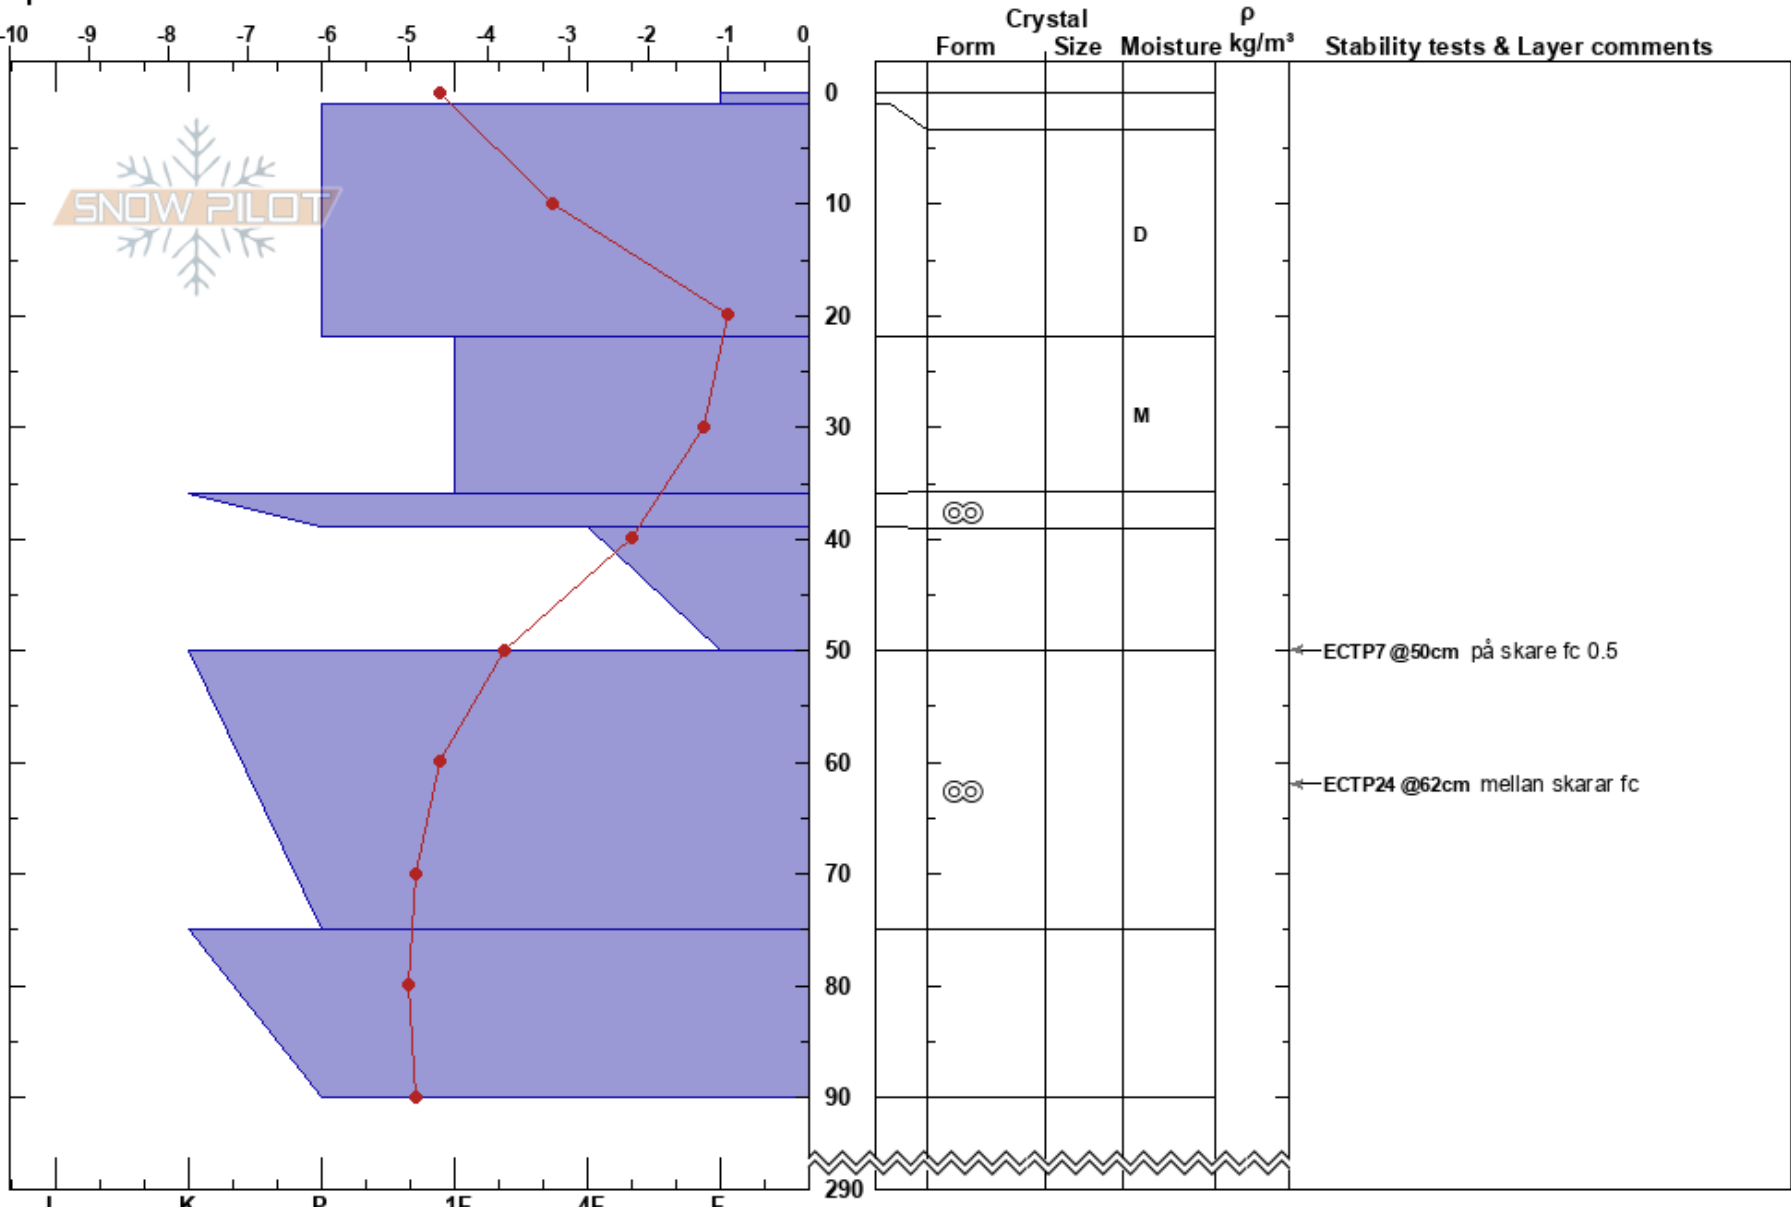

artfjället öst 28 feb
 Västra Vindelfjällen
 Sweden
 Elevation: 752 m
 Aspect: 160°
 Specifics:

Mojo Andersson
 28/02/2023 - 11:00
 Co-ord: 65.85160N, 14.92357E
 Slope Angle: 26°
 Wind Loading: yes

Stability: HS:290 Layer Notes:
 Air Temperature: -4.2°C PF: 1
 Sky Cover: BKN
 Precipitation: NO
 Wind: W Moderate