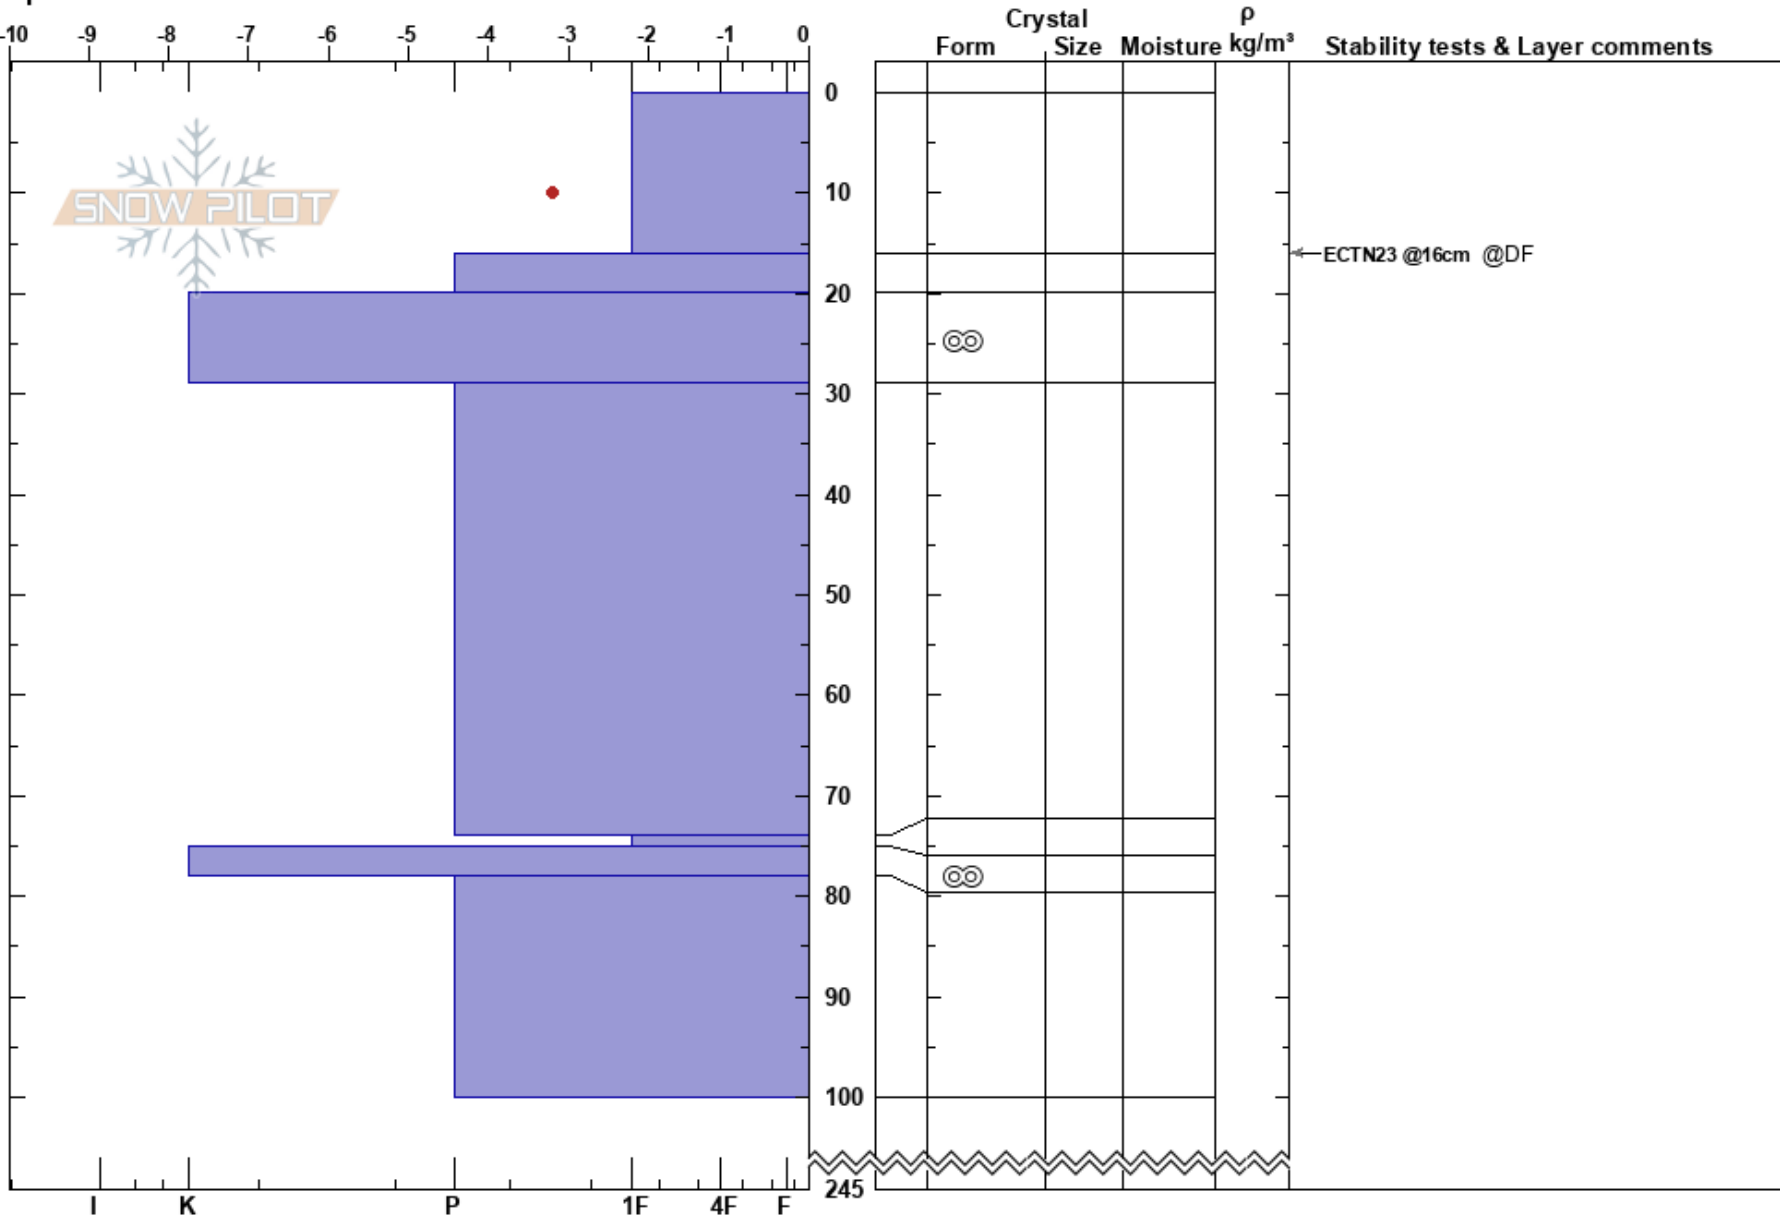

Daune
 Dauna
 Sweden
 Elevation: 900 m
 Aspect: E
 Specifics:

Stefan Lundin
 28/02/2023 - 11:30
 Co-ord: 65.28092N, 15.25112E
 Slope Angle: 27°
 Wind Loading: yes

Stability:
 Air Temperature: -4°C
 Sky Cover: OVC
 Precipitation: S1
 Wind: NW Moderate

HS:245
 PF: 10

Layer Notes:

Notes: Skråladdad läsluttning strax ovan trädgräns.