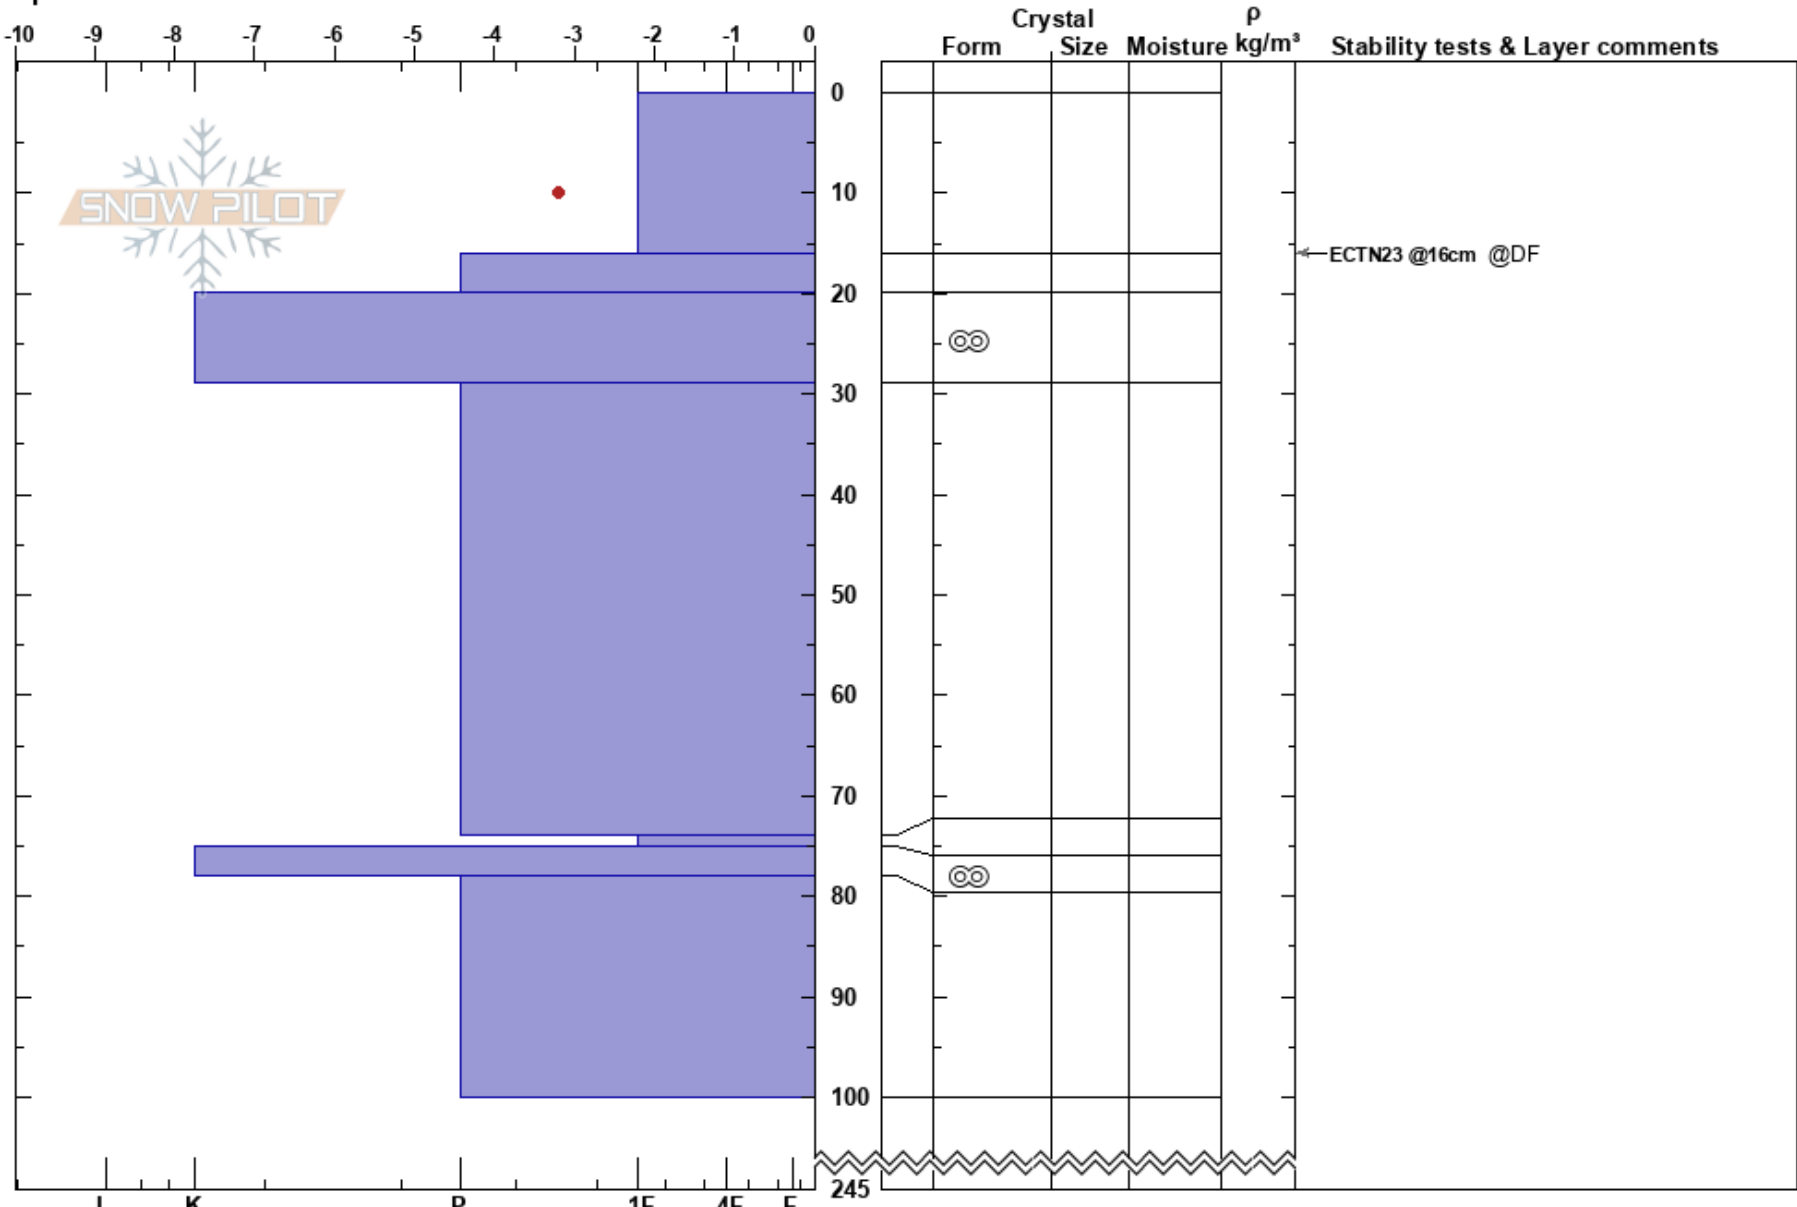

Daune
Dauna
Sweden
Elevation: 900 m
Aspect: E
Specifics:

Stefan Lundin
28/02/2023 - 11:30
Co-ord: 65.28092N, 15.25112E
Slope Angle: 27°
Wind Loading: yes

Stability:
Air Temperature: -4°C
Sky Cover: OVC
Precipitation: S1
Wind: NW Moderate

HS:245
PF: 10
Layer Notes:

Notes: Skråladdad läsluttning strax ovan trädgräns.