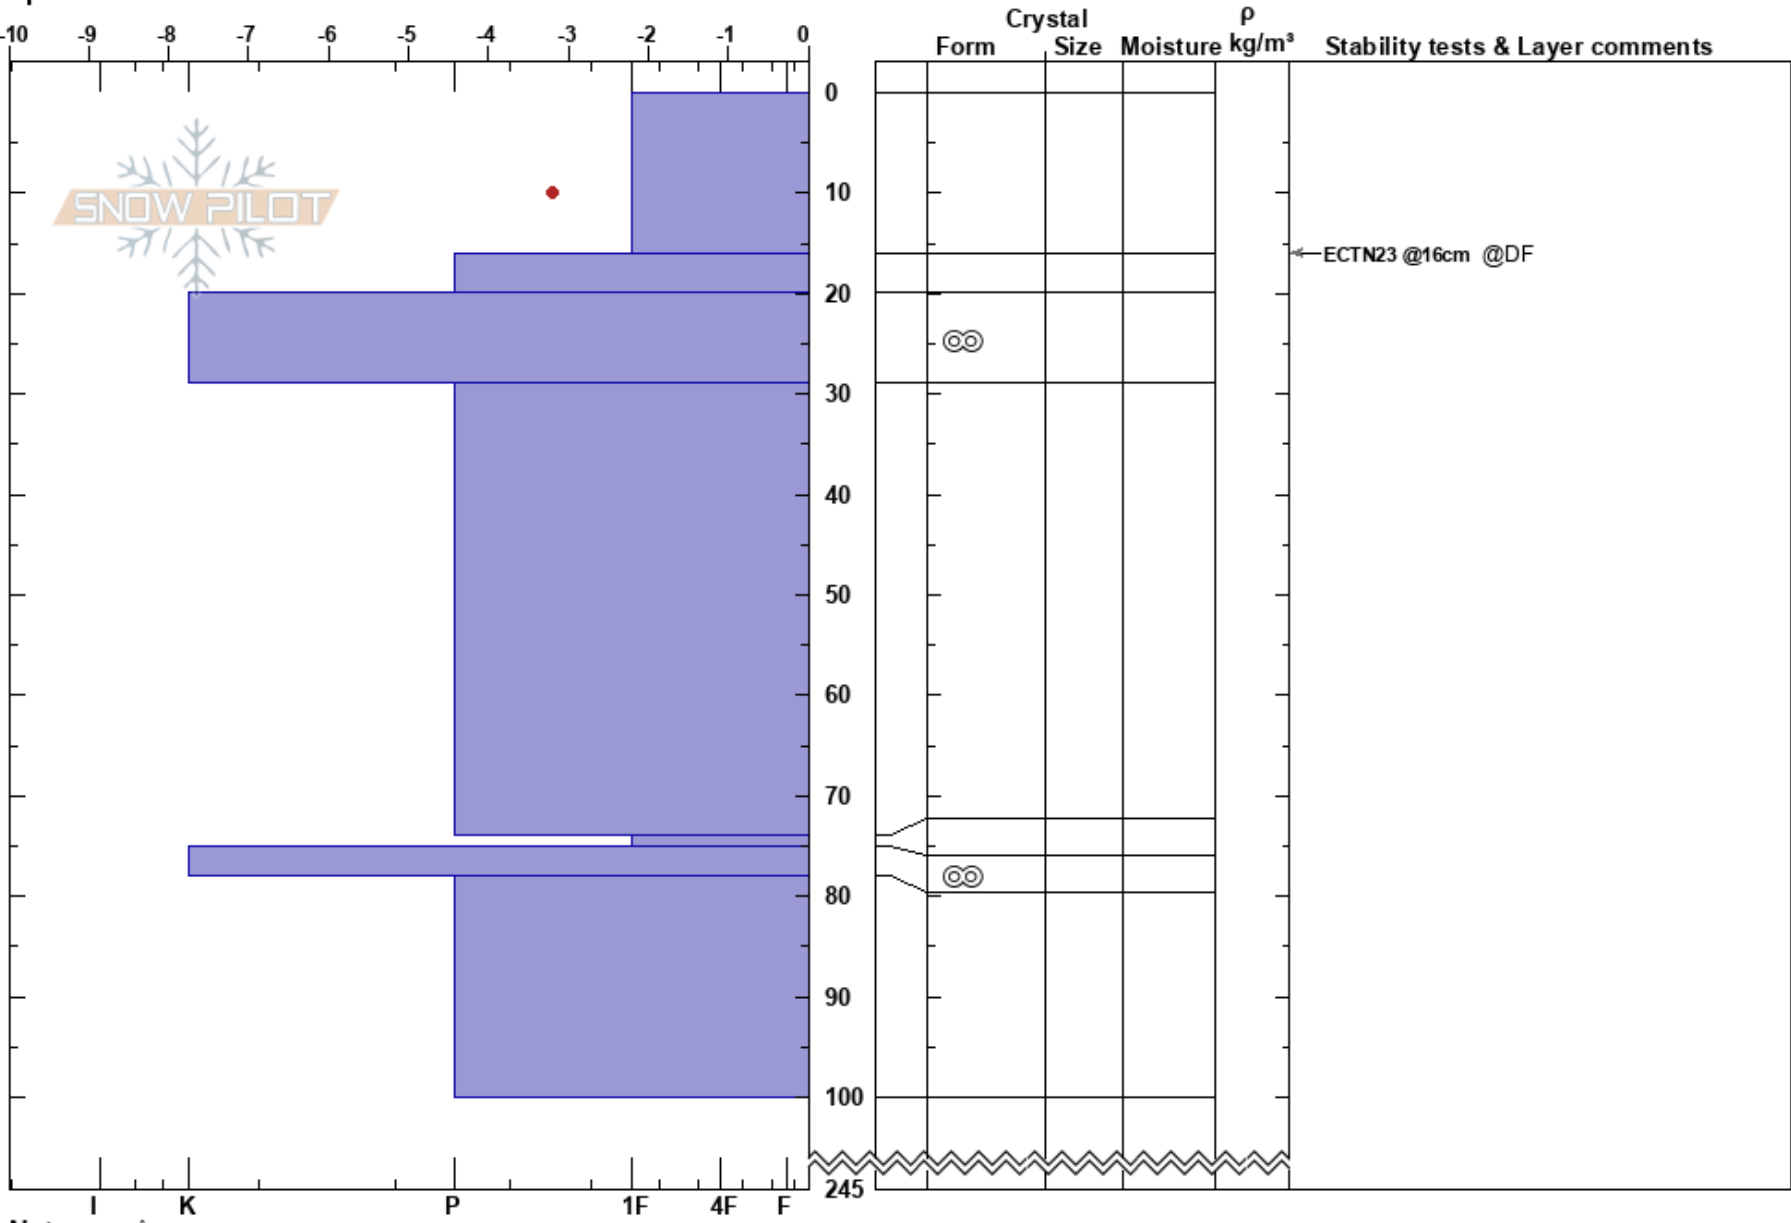

Daune
 Dauna
 Sweden
Elevation: 900 m
Aspect: E
Specifics:

Stefan Lundin
 28/02/2023 - 11:30
Co-ord: 65.28092N, 15.25112E
Slope Angle: 27°
Wind Loading: yes

Stability: HS:245
Air Temperature: -4°C
Sky Cover: OVC
Precipitation: S1
Wind: NW Moderate

Layer Notes:

Notes: Skråladdad läsluttning strax ovan trädgräns.