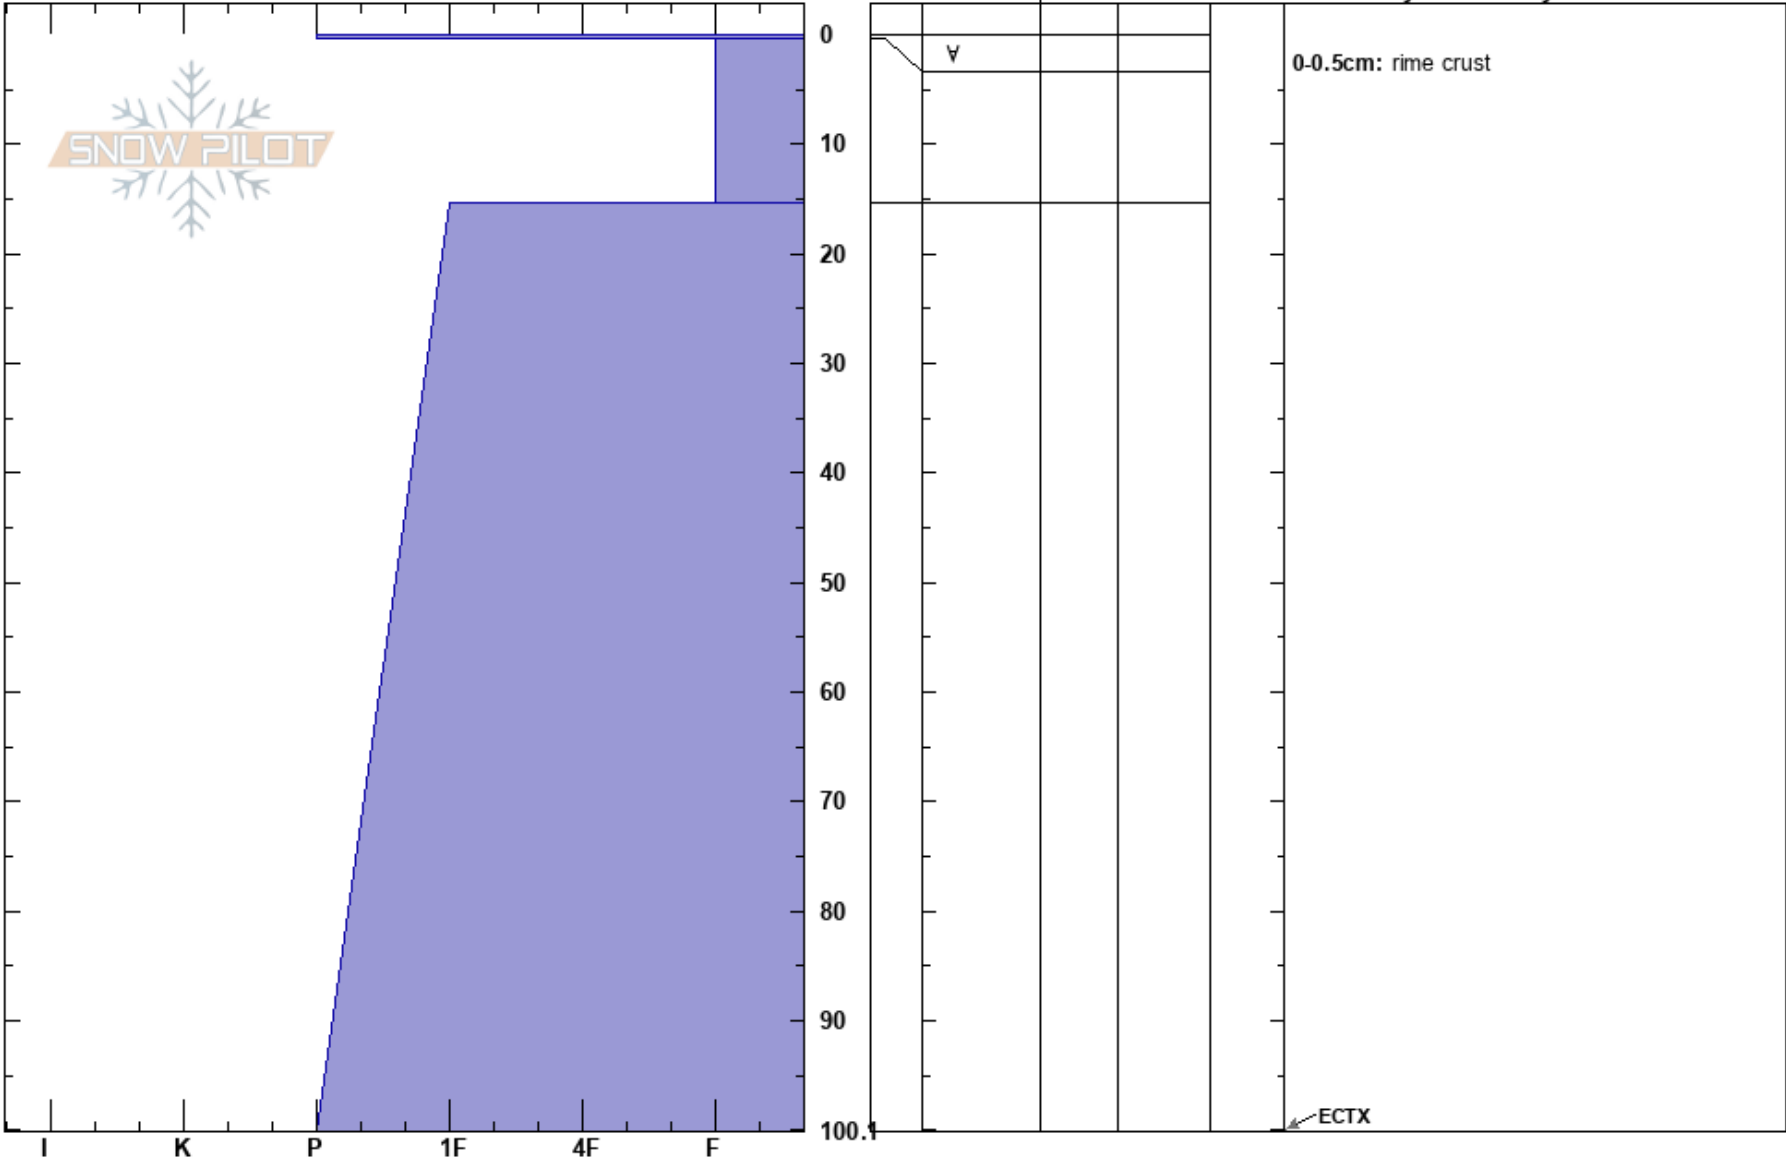

Lynx Lunch  
Kenai Mountains  
AK  
Elevation:  
Aspect:  
Specifics:

Paul Forward  
02/27/2023 - 11:00am  
Co-ord: 60.68111N, -149.32858W  
Slope Angle:  
Wind Loading:

Stability:  
Air Temperature:  
Sky Cover:  
Precipitation:  
Wind:

Layer Notes:  
0-0.5cm: rime crust  
0-0.5cm: Problematic layer

Crystal Form    Size    Moisture     $\rho$  kg/m<sup>3</sup>    Stability tests & Layer comments

Notes: