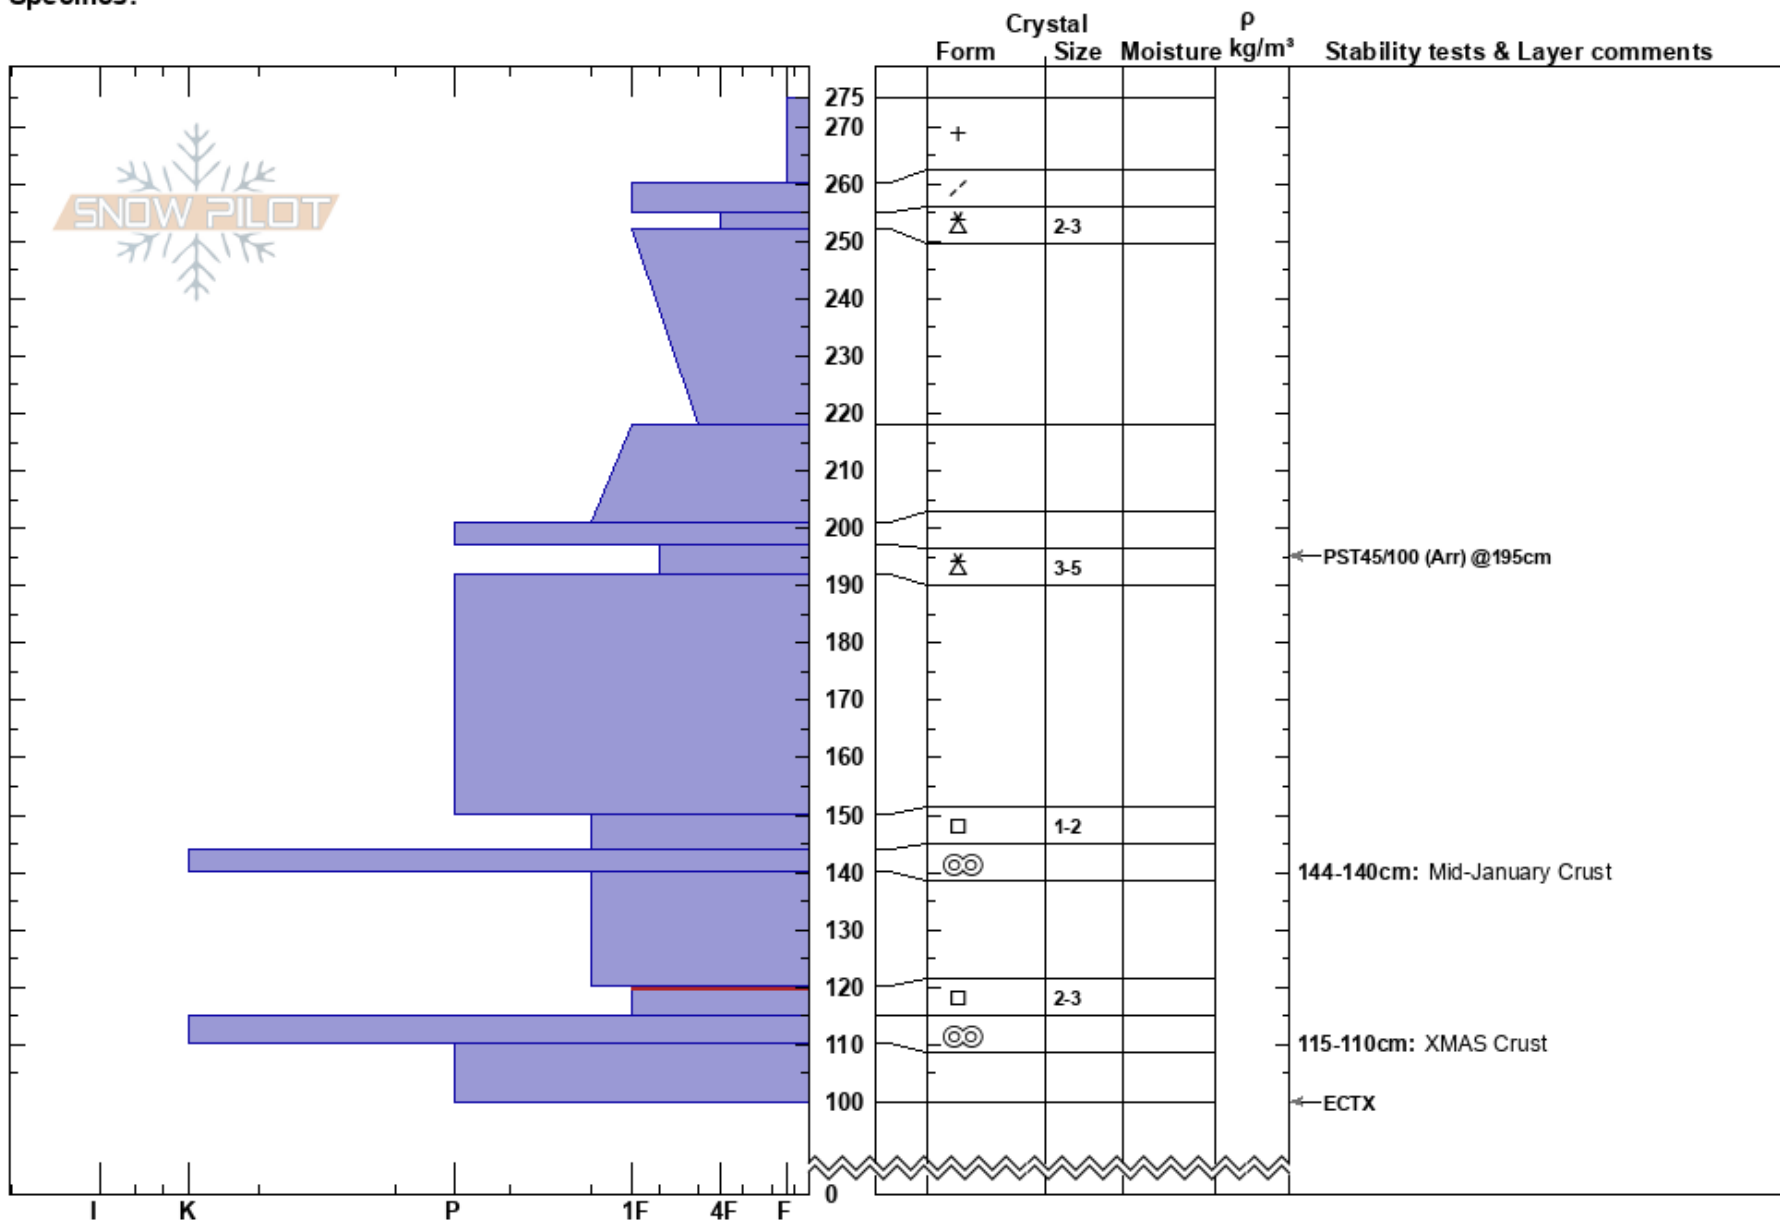

Paola Ridge  
 Flathead Range  
 MT  
**Elevation:** 6374 ft  
**Aspect:** 82°  
**Specifics:**

Jackson George  
 02/27/2023 - 1:05pm  
**Co-ord:** 48.30402N, -113.65700W  
**Slope Angle:** 33°  
**Wind Loading:**

**Stability:**  
**Air Temperature:** -6°C  
**Sky Cover:** BKN  
**Precipitation:** S-1  
**Wind:** Calm

**HS:** 275  
**PF:** 40  
**PS:** 10

**Layer Notes:**  
 144-140cm: Mid-January Crust  
 120-115cm: Problematic layer  
 115-110cm: XMAS Crust