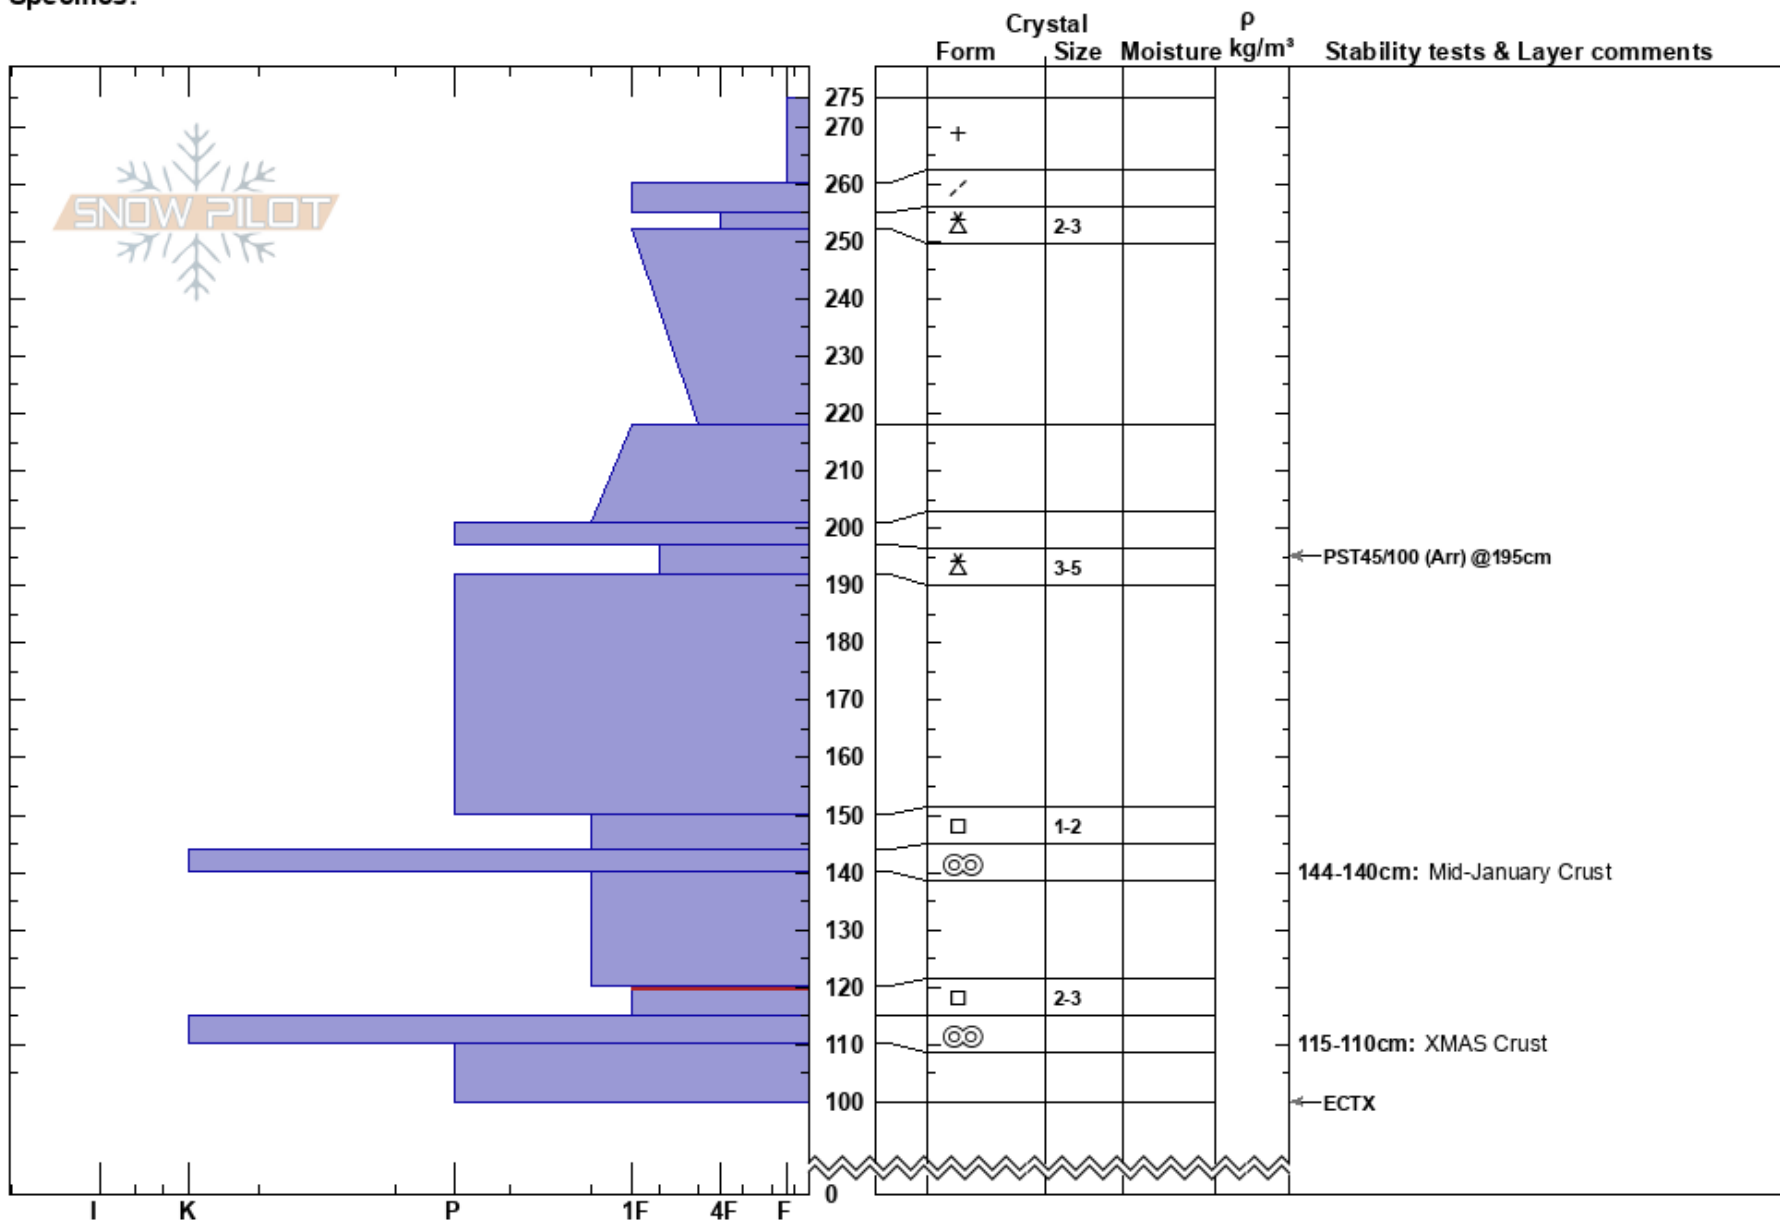

Paola Ridge
 Flathead Range
 MT
Elevation: 6374 ft
Aspect: 82°
Specifics:

Jackson George
 02/27/2023 - 1:05pm
Co-ord: 48.30402N, -113.65700W
Slope Angle: 33°
Wind Loading:

Stability:
Air Temperature: -6°C
Sky Cover: BKN
Precipitation: S-1
Wind: Calm

HS: 275
PF: 40
PS: 10

Layer Notes:
 144-140cm: Mid-January Crust
 120-115cm: Problematic layer
 115-110cm: XMAS Crust

Notes: