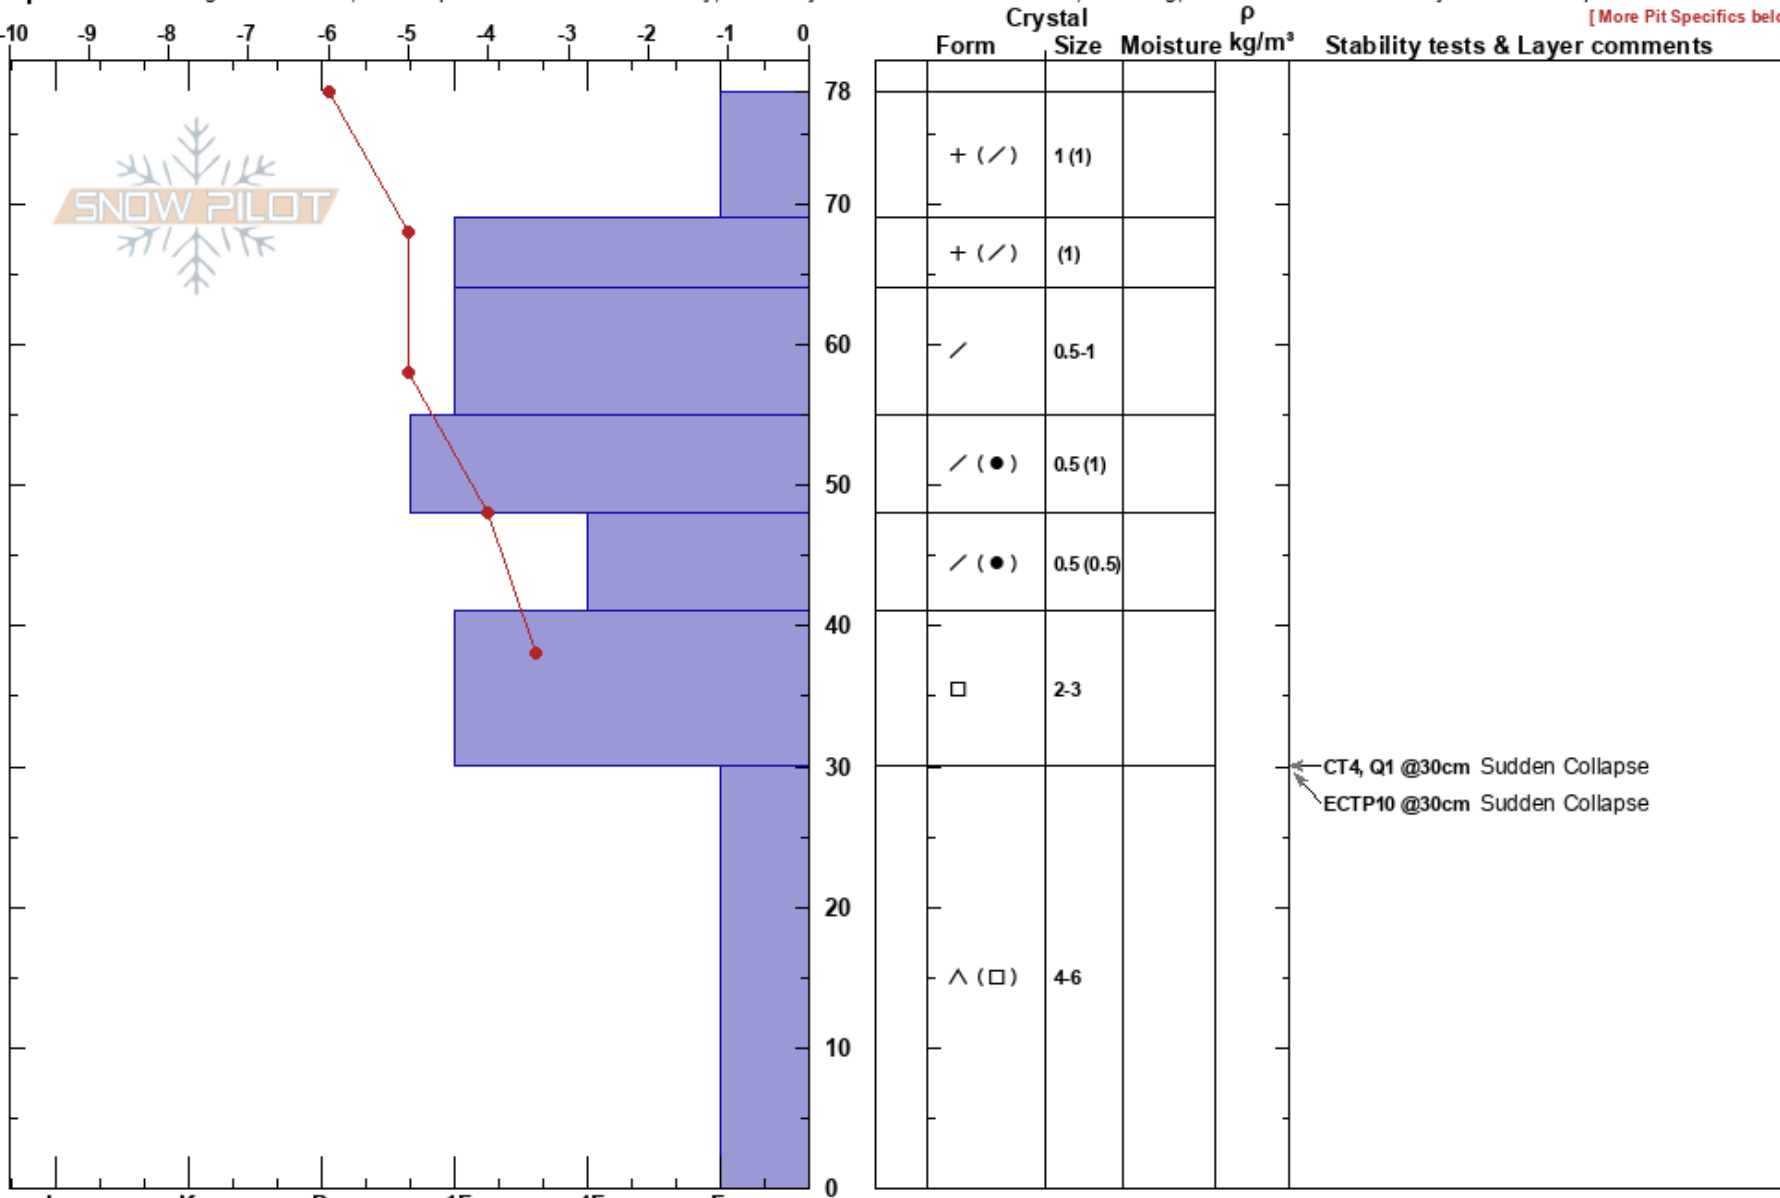

Desperado-N-BTL-230106 Hugh Driscoll

Sangre de Cristo Range 01/06/2023 - 1:44pm

NM Co-ord: 35.79010N, -105.79104W

Elevation: 11084 ft

Aspect: N

Slope Angle: 42°

Wind Loading:

Stability: Poor

Air Temperature: -6°C

Sky Cover: OVC

Precipitation: NO

Wind: W Light Breeze

HS: 78

PF: 75 30-0cm: Problematic layer

PS: 10

Layer Notes:

Specifics: Pit dug in a Ski Area; Pit is representative of backcountry; Pit is adjacent to avalanche: crown; Cracking; Recent avalanche activity on similar slopes

[ More Pit Specifics below ]

Notes: in-bounds location, closed terrain, no tracks at pit site Additional Pit Specifics: Ski tracks on slope; We skied slope