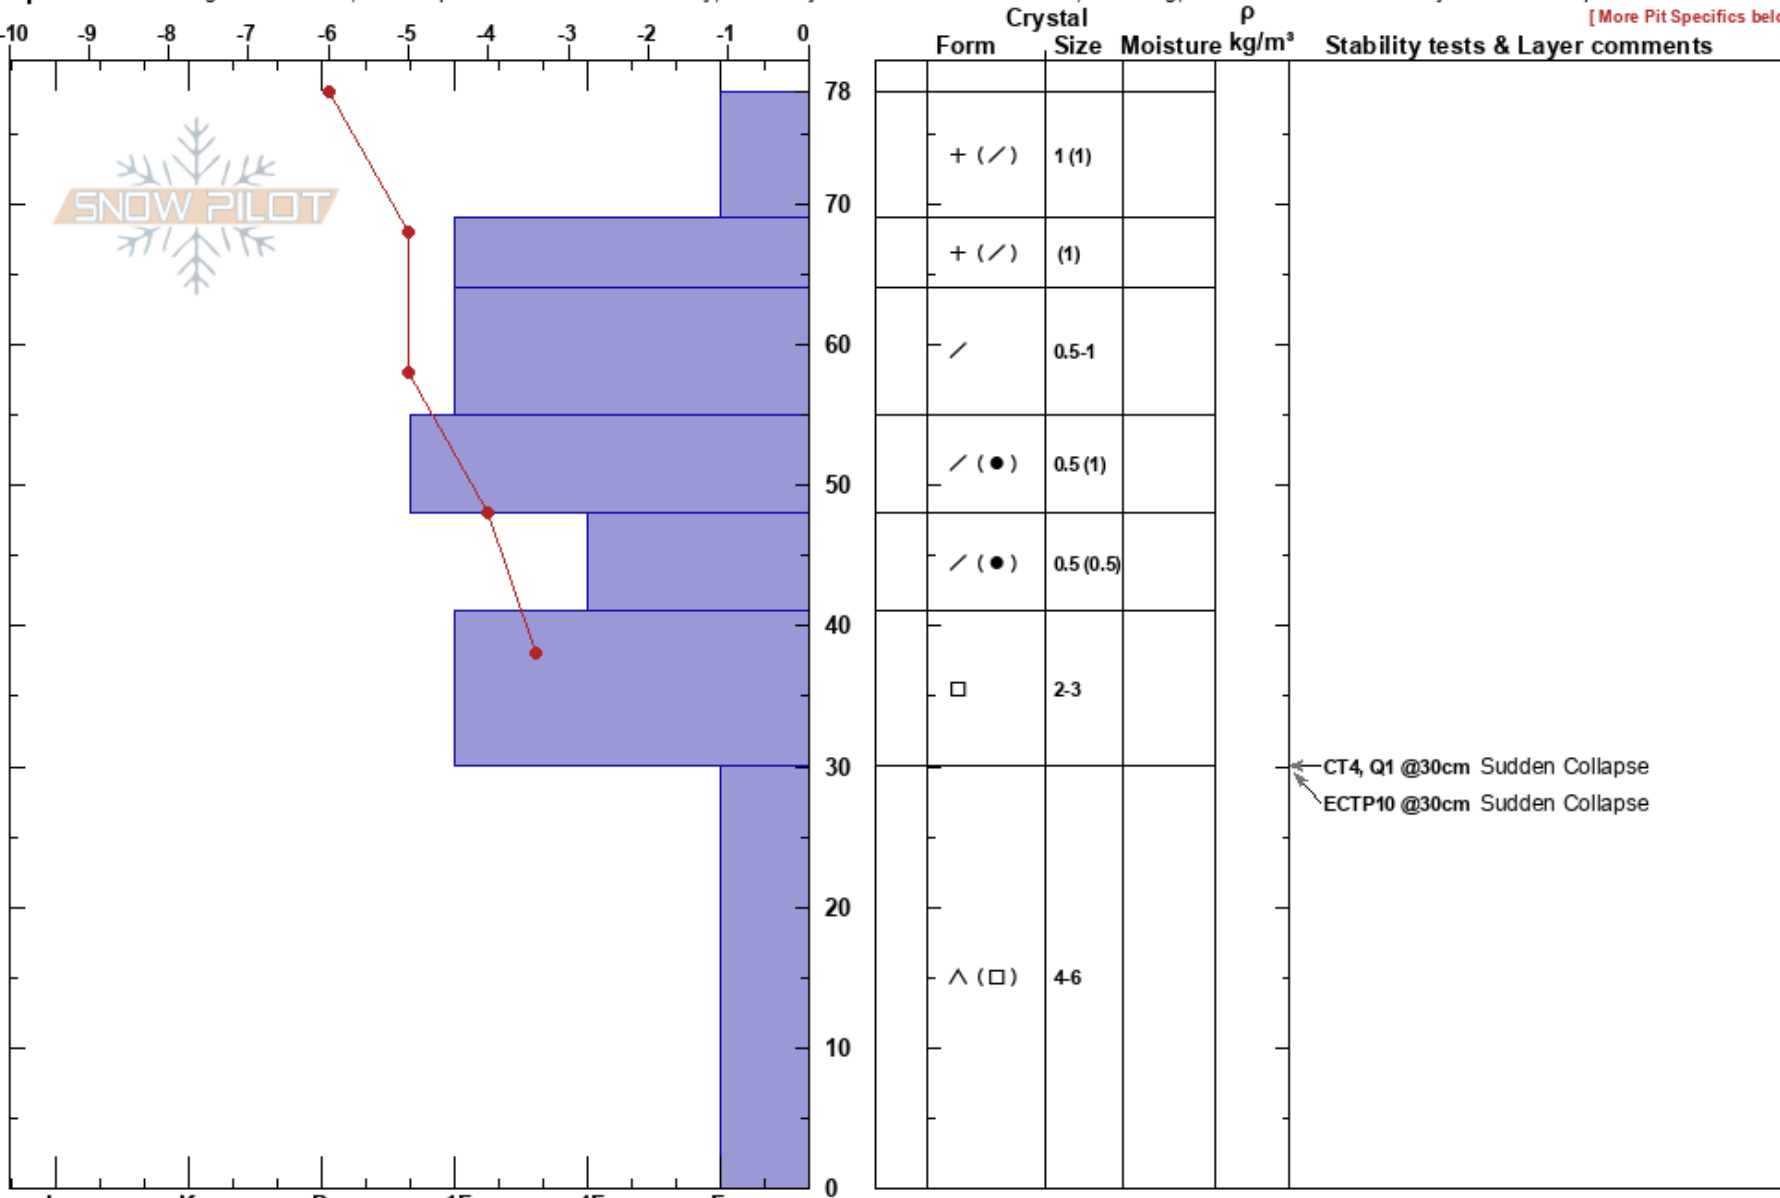

Desperado-N-BTL-230106 Hugh Driscoll

Sangre de Cristo Range 01/06/2023 - 1:44pm

NM Co-ord: 35.79010N, -105.79104W

Elevation: 11084 ft

Aspect: N

Slope Angle: 42°

Wind Loading:

Stability: Poor

Air Temperature: -6°C

Sky Cover: OVC

Precipitation: NO

Wind: W Light Breeze

HS: 78

PF: 75 30-0cm: Problematic layer

PS: 10

Layer Notes:

Specifics: Pit dug in a Ski Area; Pit is representative of backcountry; Pit is adjacent to avalanche: crown; Cracking; Recent avalanche activity on similar slopes

[More Pit Specifics below]

Notes: in-bounds location, closed terrain, no tracks at pit site Additional Pit Specifics: Ski tracks on slope; We skied slope