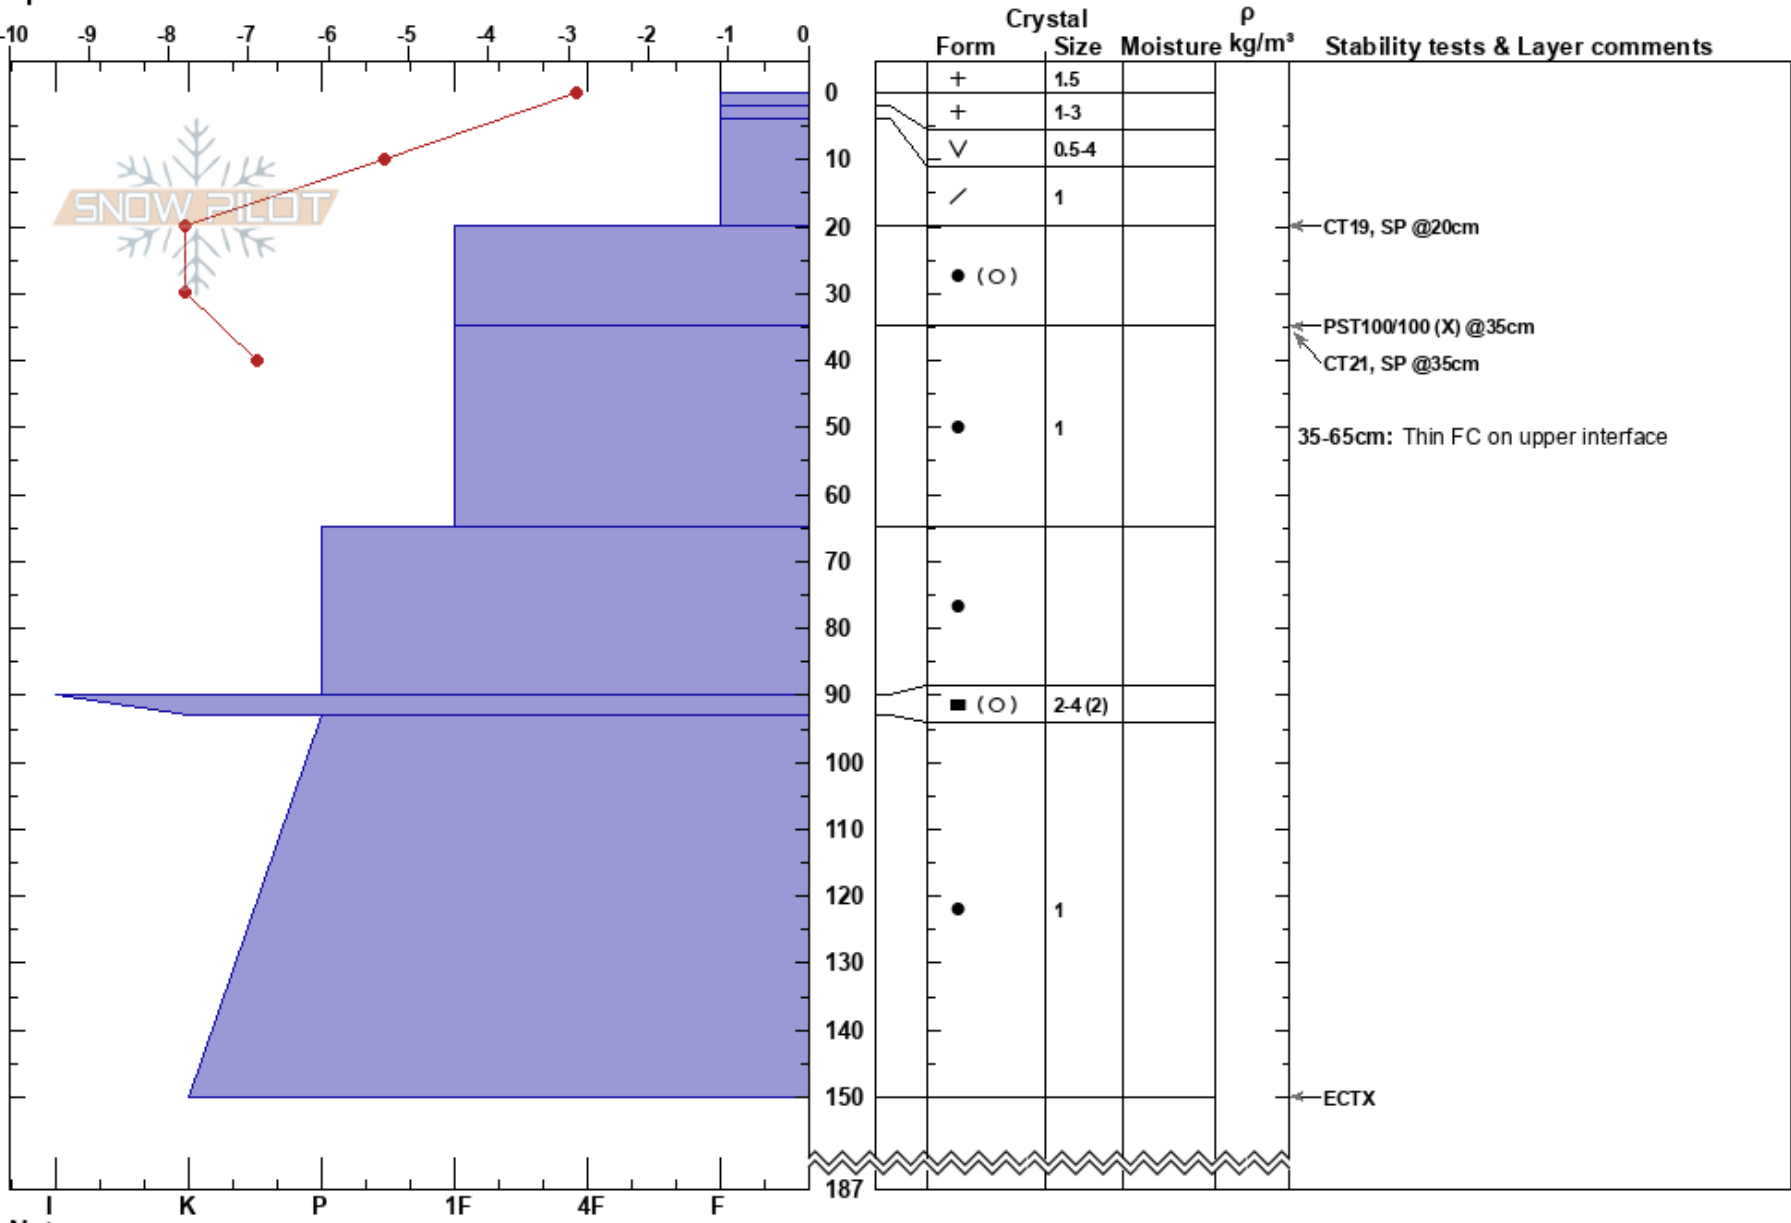

Bobs Final
 Boise Mountains
 ID
 Elevation: 1961 m
 Aspect: NE
 Specifics:

Toji Sakamoto
 02/26/2023 - 10:30am
 Co-ord: 43.76181N, -116.06588W
 Slope Angle: 18°
 Wind Loading:

Stability:
 Air Temperature: -4.1°C
 Sky Cover: OVC
 Precipitation: S1
 Wind: Light Breeze

HS: 187
 PF: 35
 PS: 20
 Layer Notes:
 35-65cm: Thin FC on upper interface
 35-65cm: Problematic layer

Notes: