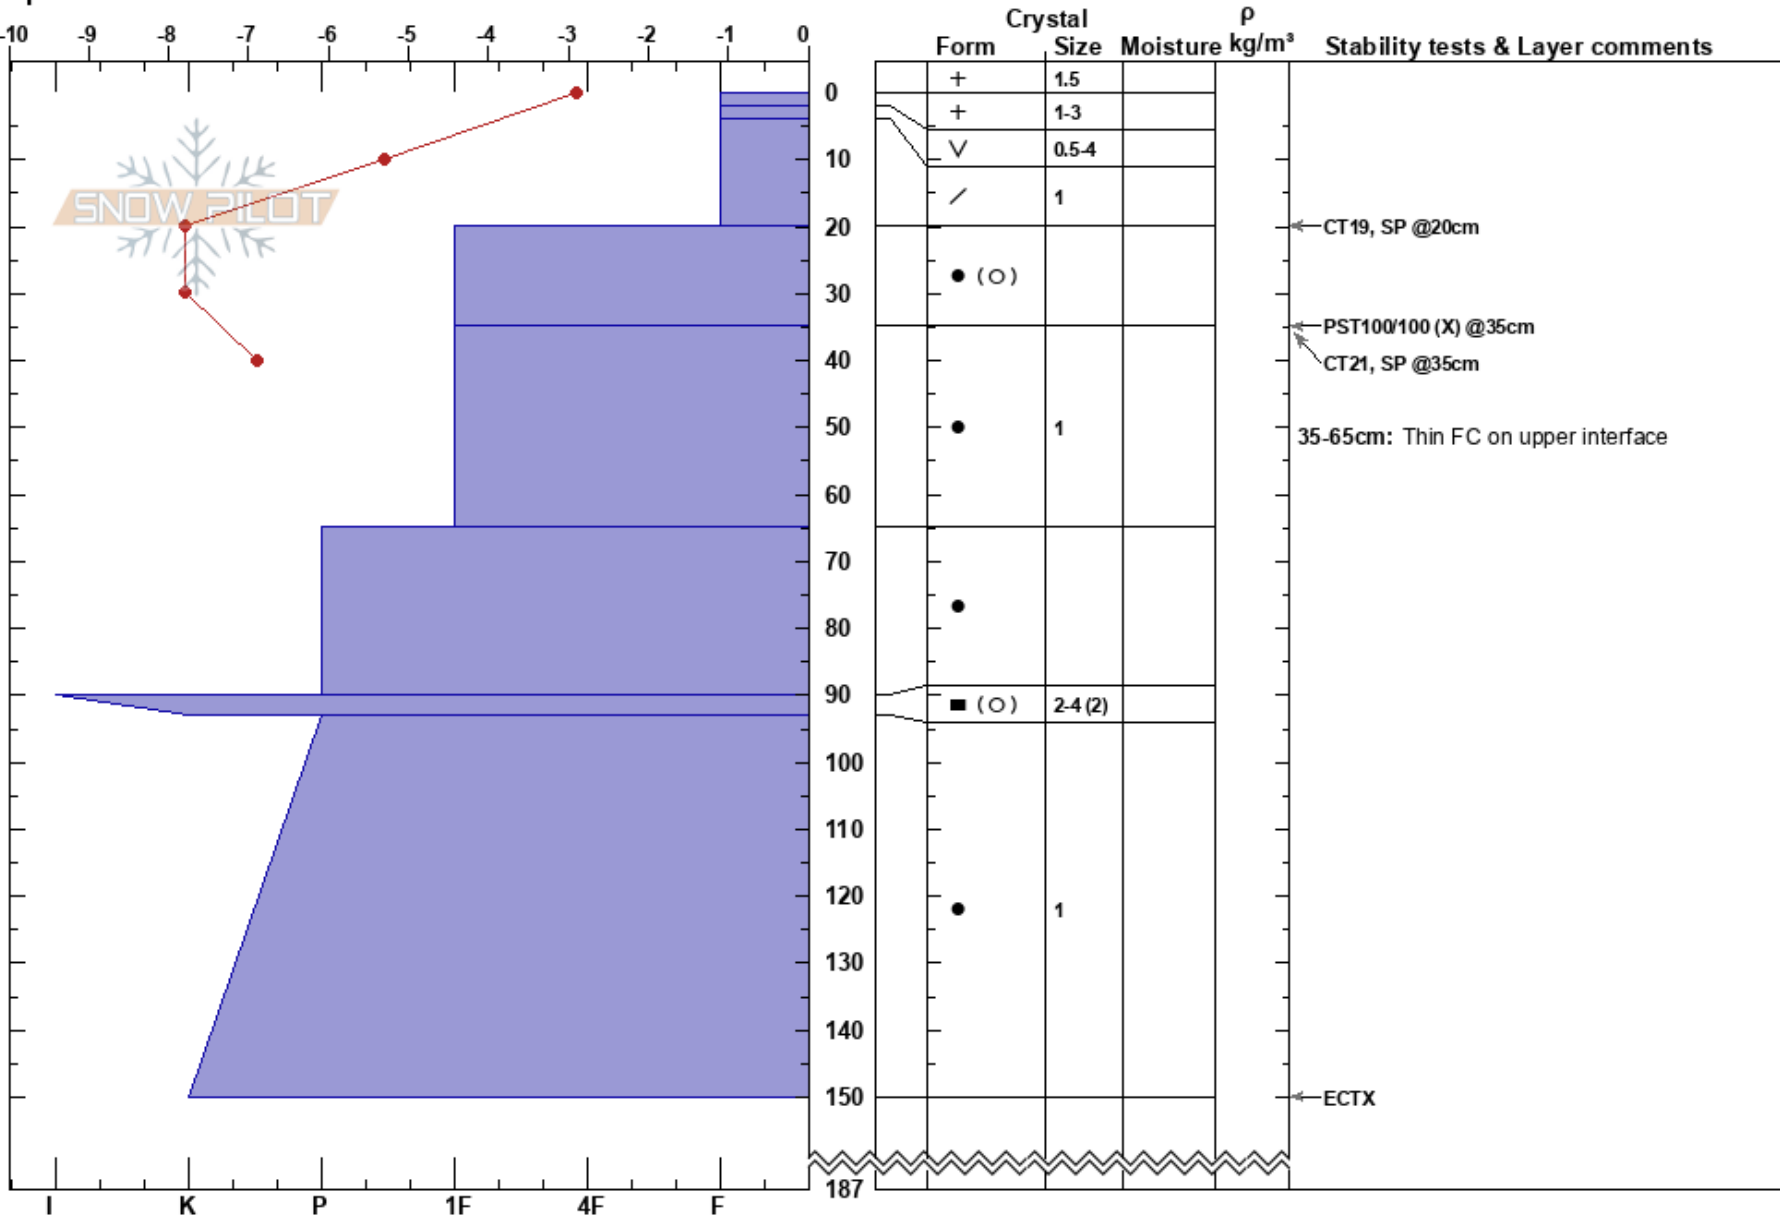

Bobs Final
 Boise Mountains
 ID
 Elevation: 1961 m
 Aspect: NE
 Specifics:

Toji Sakamoto
 02/26/2023 - 10:30am
 Co-ord: 43.76181N, -116.06588W
 Slope Angle: 18°
 Wind Loading:

Stability:
 Air Temperature: -4.1°C
 Sky Cover: OVC
 Precipitation: S1
 Wind: Light Breeze

HS: 187
 PF: 35
 PS: 20
 Layer Notes:
 35-65cm: Thin FC on upper interface
 35-65cm: Problematic layer

Notes: