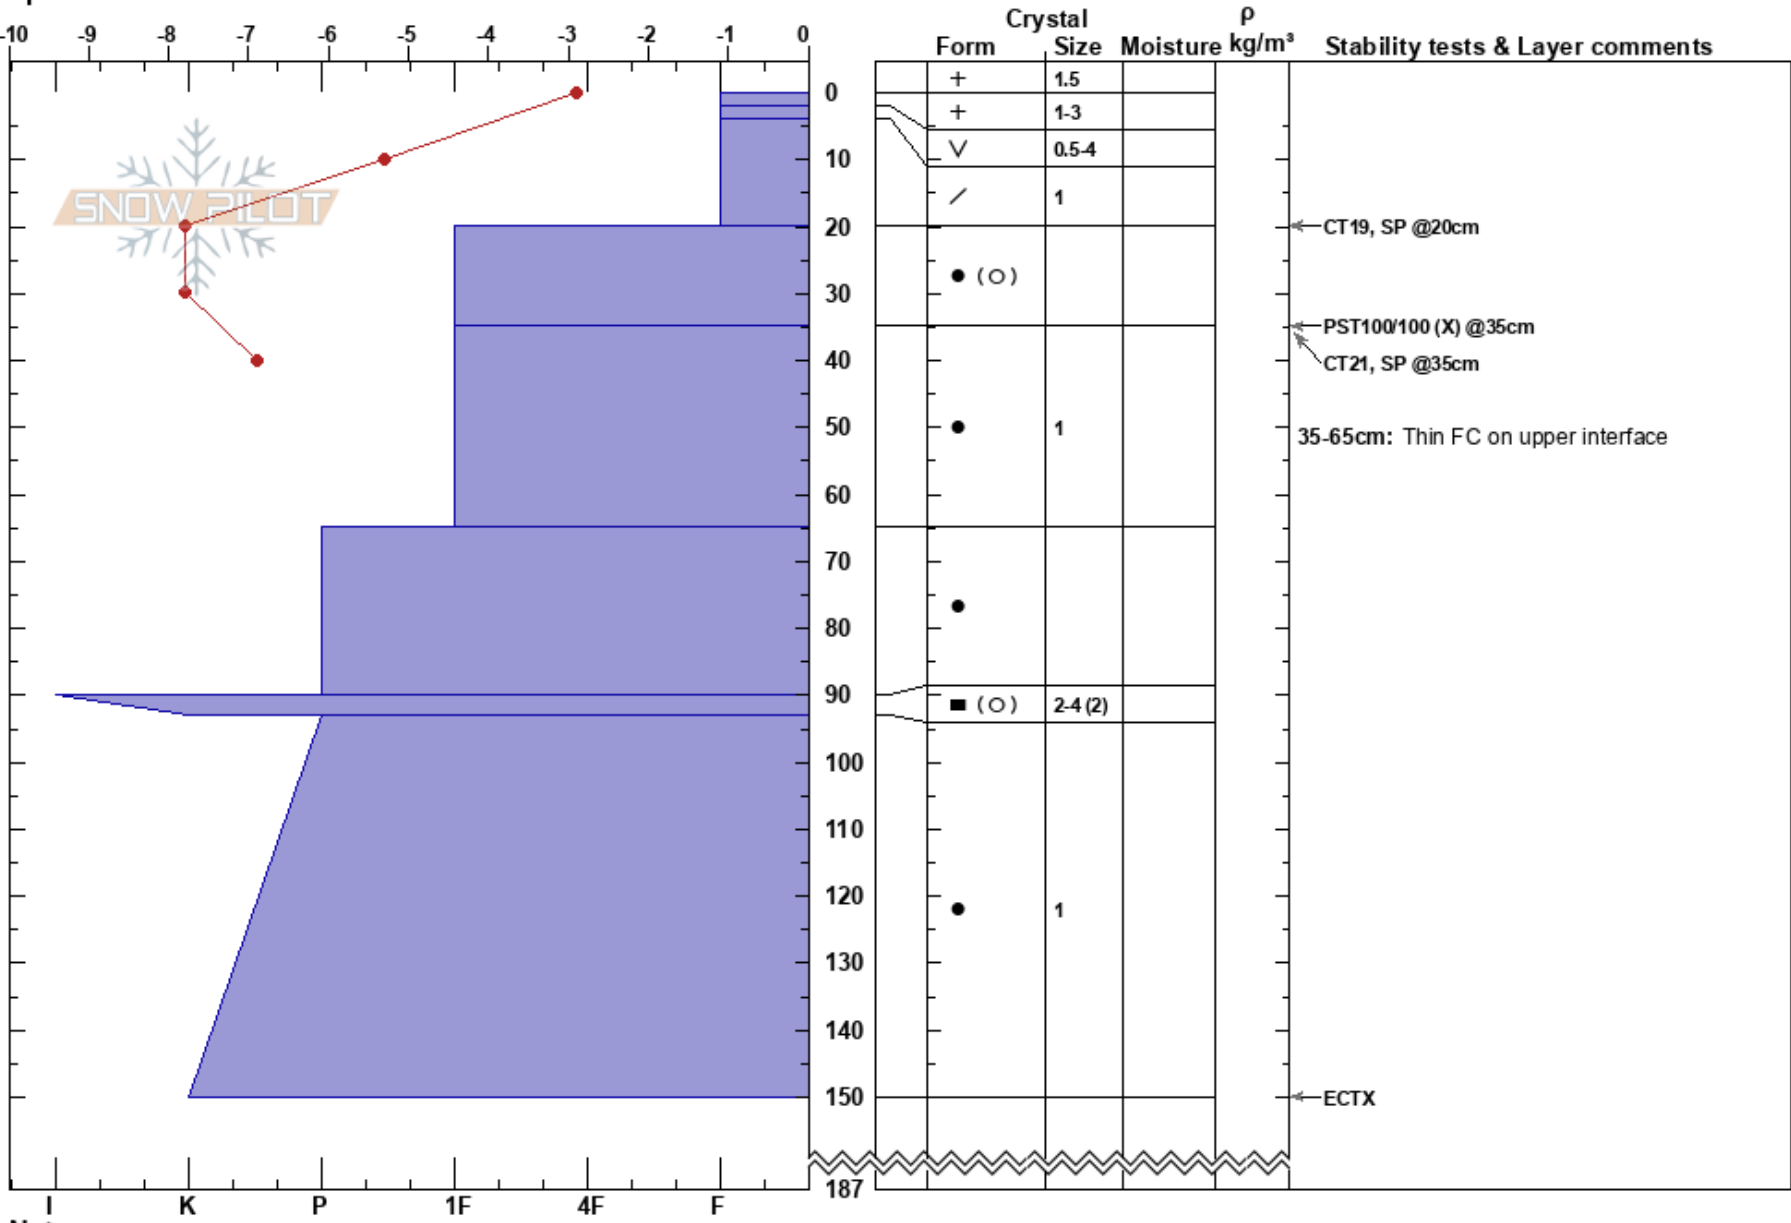

Bobs Final  
 Boise Mountains  
 ID  
 Elevation: 1961 m  
 Aspect: NE  
 Specifics:

Toji Sakamoto  
 02/26/2023 - 10:30am  
 Co-ord: 43.76181N, -116.06588W  
 Slope Angle: 18°  
 Wind Loading:

Stability:  
 Air Temperature: -4.1°C  
 Sky Cover: OVC  
 Precipitation: S1  
 Wind: Light Breeze

HS: 187  
 PF: 35  
 PS: 20  
 Layer Notes:  
 35-65cm: Thin FC on upper interface  
 35-65cm: Problematic layer

Notes: